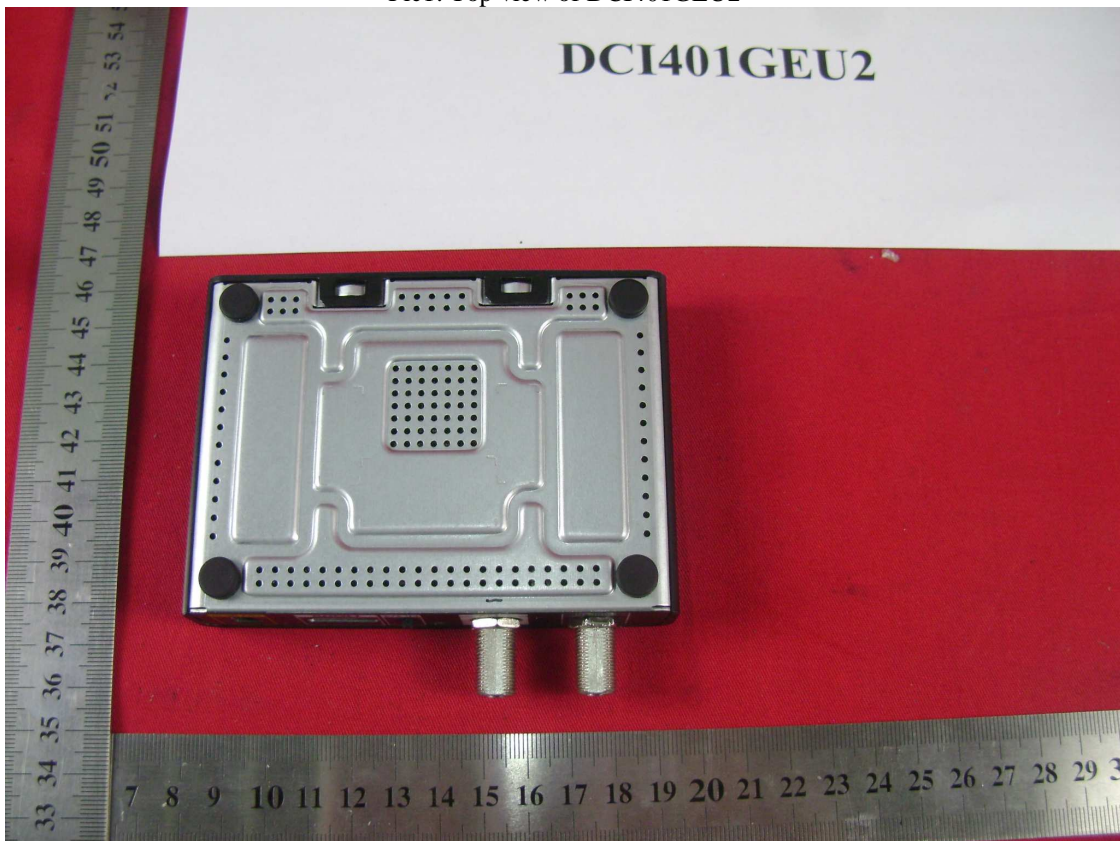

EXTERNAL POTO DOCUMENTATION

16800650 001,16800650 002

for

DCI401GEU2

Technicolor USA, Inc.

This documentation consists of 4 pages (excluding this cover page).

Pic1: Top view of DCI401GEU2

Pic2: Bottom view of DCI401GEU2

Pic3: Front view of DCI401GEU2

Pic4: Rear view of DCI401GEU2

Pic5: Left of DCI401GEU2

Pic6: Right of DCI401GEU2

Pic7: AC adapter of DCI401GEU2

Pic8: Remote control of DCI401GEU2