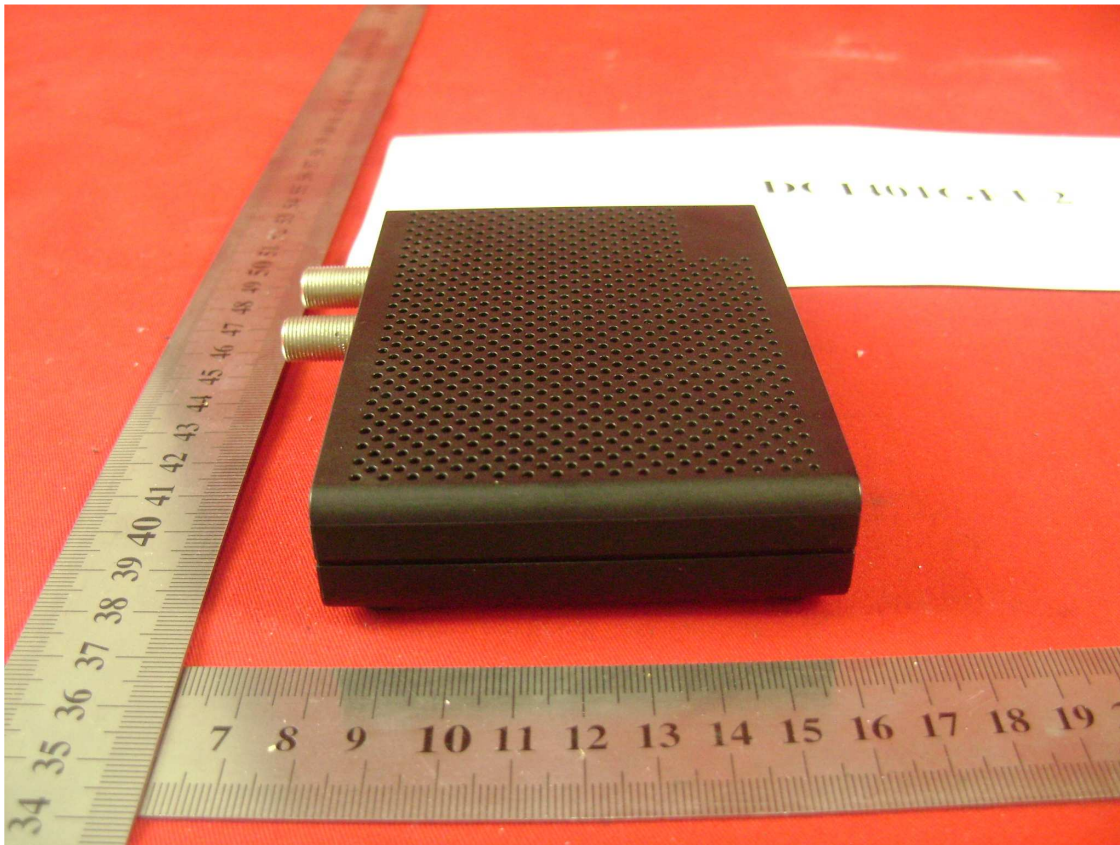

EXTERNAL POTO DOCUMENTATION

16800650 001,16800650 002

for

DCI401GEU2

Technicolor USA, Inc.

This documentation consists of 4 pages (excluding this cover page).

Pic1: Top view of DCI401GEU2

Pic2: Bottom view of DCI401GEU2

Pic3: Front view of DCI401GEU2

Pic4: Rear view of DCI401GEU2

Pic5: Left of DCI401GEU2

Pic6: Right of DCI401GEU2

Pic7: AC adapter of DCI401GEU2

Pic8: Remote control of DCI401GEU2