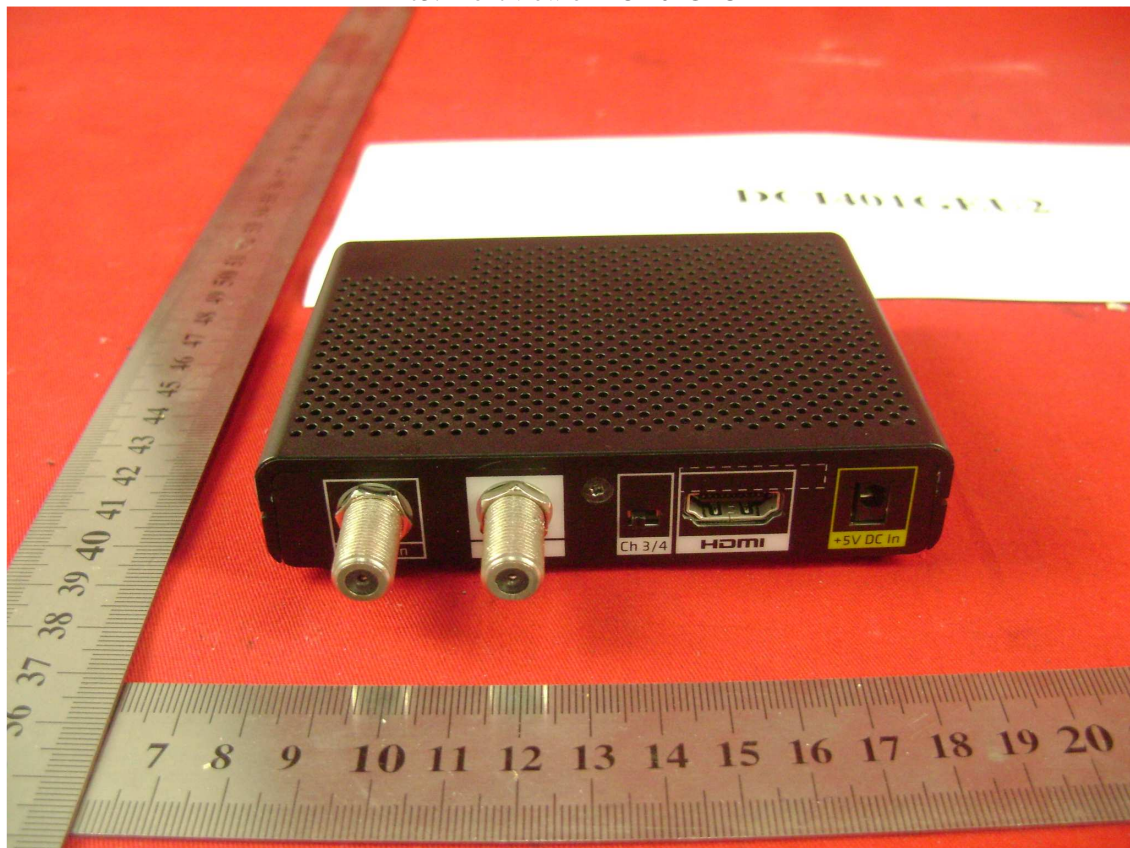

EXTERNAL POTO DOCUMENTATION

16800650 001,16800650 002

for

DCI401GEU2

Technicolor USA, Inc.

This documentation consists of 4 pages (excluding this cover page).

Pic1: Top view of DCI401GEU2

Pic2: Bottom view of DCI401GEU2

Pic3: Front view of DCI401GEU2

Pic4: Rear view of DCI401GEU2

Pic5: Left of DCI401GEU2

Pic6: Right of DCI401GEU2

Pic7: AC adapter of DCI401GEU2

Pic8: Remote control of DCI401GEU2