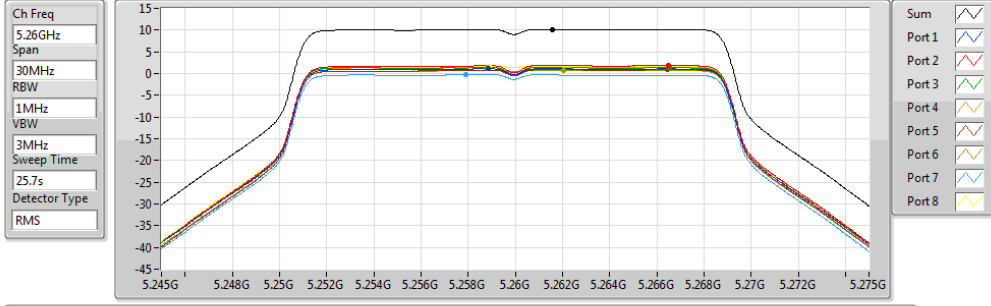

802.11ac VHT20_Nss2,(MCS0)_8TX

PSD

5260MHz

20/11/2017

Sum	PD	Port 1	Port 2	Port 3	Port 4	Port 5	Port 6	Port 7	Port 8
(dBm/RBW)	(dBm/RBW)	(dBm/RBW)	(dBm/RBW)	(dBm/RBW)	(dBm/RBW)	(dBm/RBW)	(dBm/RBW)	(dBm/RBW)	(dBm/RBW)
10.19	10.19	1.11	1.97	1.45	1.46	0.98	0.82	-0.16	1.73