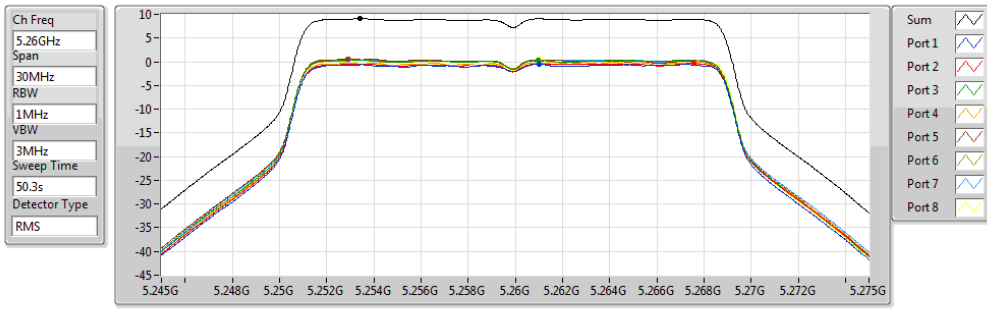

802.11ac VHT20-BF_Nss1,(MCS0)_8TX

PSD

5260MHz

17/11/2017

Sum	PD	Port 1	Port 2	Port 3	Port 4	Port 5	Port 6	Port 7	Port 8
(dBm/RBW)	(dBm/RBW)	(dBm/RBW)	(dBm/RBW)	(dBm/RBW)	(dBm/RBW)	(dBm/RBW)	(dBm/RBW)	(dBm/RBW)	(dBm/RBW)
9.06	9.06	-0.51	-0.40	0.37	-0.03	0.60	0.36	0.46	0.44