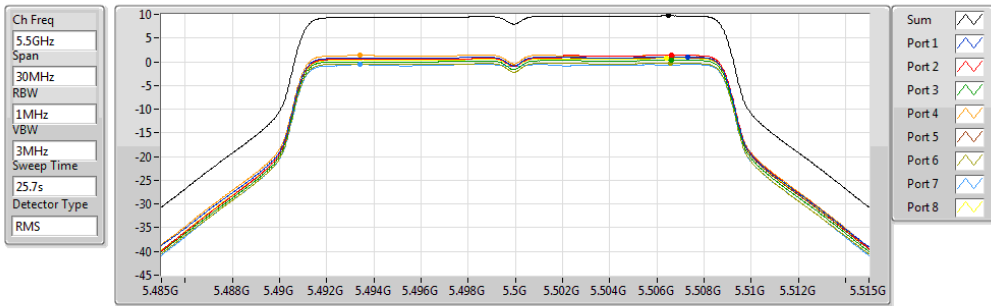

802.11ac VHT20_Nss2,(MCS0)_8TX

PSD

5500MHz

20/11/2017

Sum	PD	Port 1	Port 2	Port 3	Port 4	Port 5	Port 6	Port 7	Port 8
(dBm/RBW)	(dBm/RBW)	(dBm/RBW)	(dBm/RBW)	(dBm/RBW)	(dBm/RBW)	(dBm/RBW)	(dBm/RBW)	(dBm/RBW)	(dBm/RBW)
9.69	9.69	0.99	1.45	0.39	1.44	0.98	-0.23	-0.50	0.78