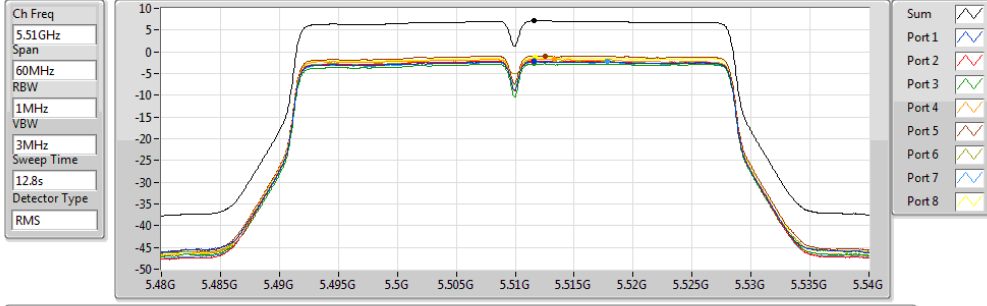

802.11ac VHT40_Nss2,(MCS0)_8TX

PSD

5510MHz

20/11/2017

Sum (dBm/RBW)	PD (dBm/RBW)	Port 1 (dBm/RBW)	Port 2 (dBm/RBW)	Port 3 (dBm/RBW)	Port 4 (dBm/RBW)	Port 5 (dBm/RBW)	Port 6 (dBm/RBW)	Port 7 (dBm/RBW)	Port 8 (dBm/RBW)
7.13	7.13	-2.25	-2.12	-2.76	-1.68	-0.92	-2.06	-2.23	-1.29