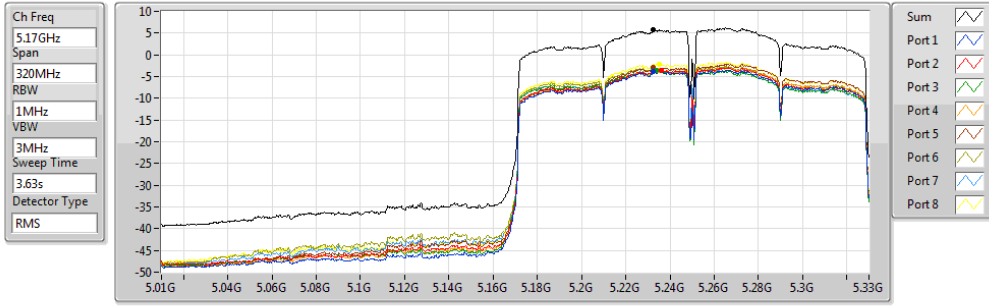

802.11ac VHT160_Nss2,(MCS0)_8TX

PSD

5250MHz

20/11/2017

Sum	PD	Port1	Port2	Port3	Port4	Port5	Port6	Port7	Port8
(dBm/RBW)	(dBm/RBW)	(dBm/RBW)	(dBm/RBW)	(dBm/RBW)	(dBm/RBW)	(dBm/RBW)	(dBm/RBW)	(dBm/RBW)	(dBm/RBW)
5.71	5.71	-3.92	-3.63	-3.67	-3.66	-2.97	-2.98	-3.63	-2.16