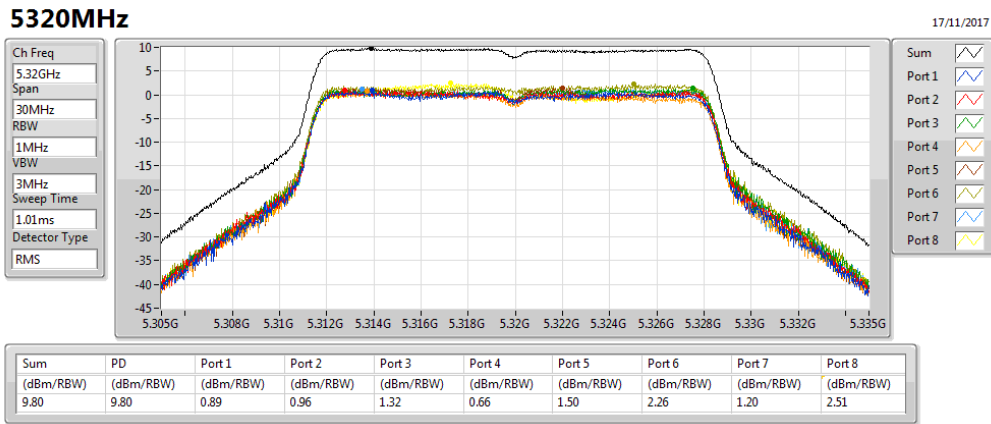

802.11a_Nss1,(6Mbps)_8TX

PSD