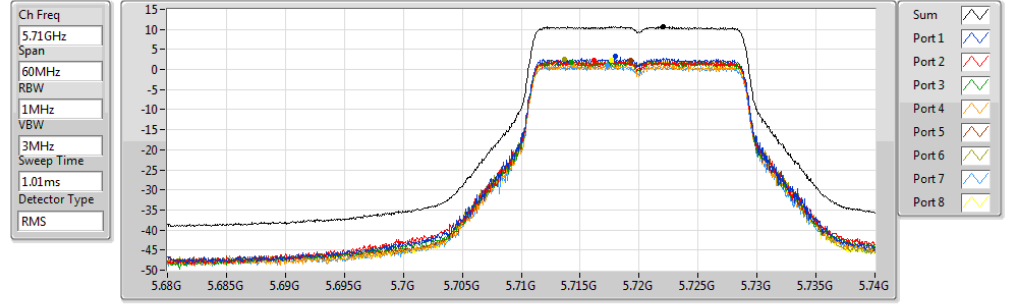

802.11ac VHT20-BF_Nss2,(MCS0)_8TX

PSD

5720MHz Straddle 5.47-5.725GHz

17/11/2017

Sum	PD	Port 1	Port 2	Port 3	Port 4	Port 5	Port 6	Port 7	Port 8
(dBm/RBW)	(dBm/RBW)	(dBm/RBW)	(dBm/RBW)	(dBm/RBW)	(dBm/RBW)	(dBm/RBW)	(dBm/RBW)	(dBm/RBW)	(dBm/RBW)
10.70	10.70	3.22	2.37	1.92	1.24	2.38	2.50	1.05	2.28