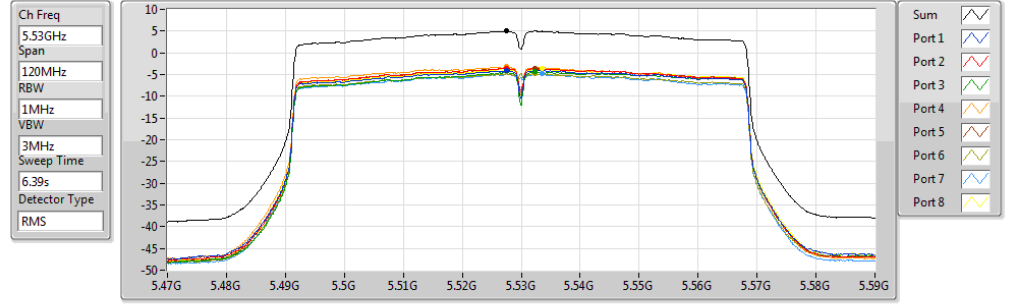

802.11ac VHT80_Nss2,(MCS0)_8TX

PSD

5530MHz

20/11/2017

Sum (dBm/RBW)	PD (dBm/RBW)	Port 1 (dBm/RBW)	Port 2 (dBm/RBW)	Port 3 (dBm/RBW)	Port 4 (dBm/RBW)	Port 5 (dBm/RBW)	Port 6 (dBm/RBW)	Port 7 (dBm/RBW)	Port 8 (dBm/RBW)
5.02	5.02	-4.05	-3.57	-4.41	-3.20	-3.53	-4.81	-4.76	-3.63