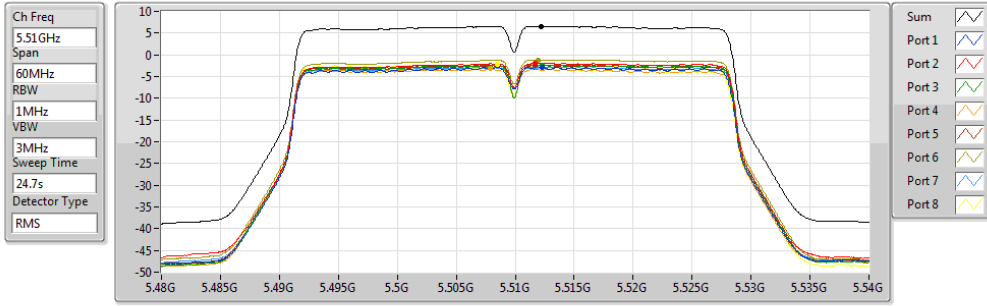

802.11ac VHT40-BF_Nss1,(MCS0)_8TX

PSD

5510MHz

17/11/2017

Sum (dBm/RBW)	PD (dBm/RBW)	Port 1 (dBm/RBW)	Port 2 (dBm/RBW)	Port 3 (dBm/RBW)	Port 4 (dBm/RBW)	Port 5 (dBm/RBW)	Port 6 (dBm/RBW)	Port 7 (dBm/RBW)	Port 8 (dBm/RBW)
6.60	6.60	-2.88	-1.97	-2.32	-3.21	-2.36	-1.21	-2.84	-2.17