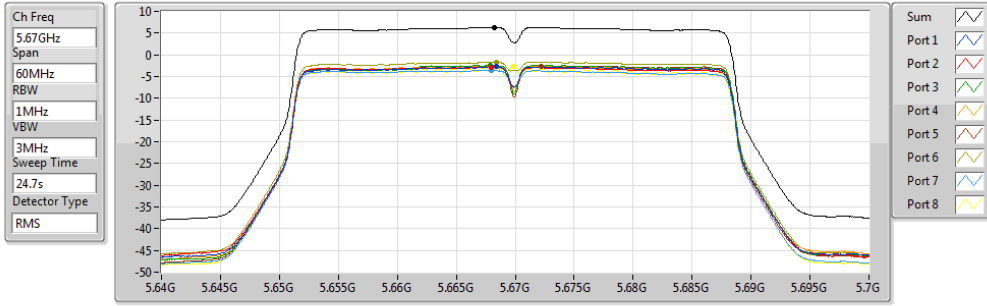

802.11ac VHT40-BF_Nss1,(MCS0)_8TX

PSD

5670MHz

17/11/2017

Sum (dBm/RBW)	PD (dBm/RBW)	Port 1 (dBm/RBW)	Port 2 (dBm/RBW)	Port 3 (dBm/RBW)	Port 4 (dBm/RBW)	Port 5 (dBm/RBW)	Port 6 (dBm/RBW)	Port 7 (dBm/RBW)	Port 8 (dBm/RBW)
6.26	6.26	-2.74	-2.91	-2.33	-2.57	-2.55	-1.67	-3.61	-2.58