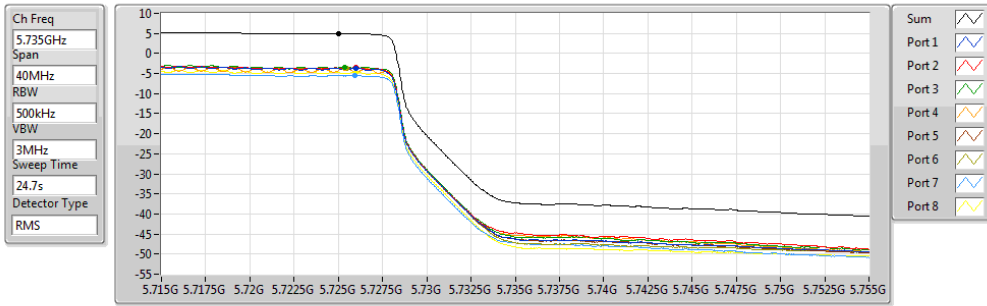

802.11ac VHT40-BF_Nss1,(MCS0)_8TX

PSD

5710MHz Straddle 5.725-5.85GHz

17/11/2017

Sum (dBm/RBW)	PD (dBm/RBW)	Port 1 (dBm/RBW)	Port 2 (dBm/RBW)	Port 3 (dBm/RBW)	Port 4 (dBm/RBW)	Port 5 (dBm/RBW)	Port 6 (dBm/RBW)	Port 7 (dBm/RBW)	Port 8 (dBm/RBW)
4.97	4.97	-3.60	-3.58	-3.36	-3.68	-3.52	-3.71	-5.50	-4.64