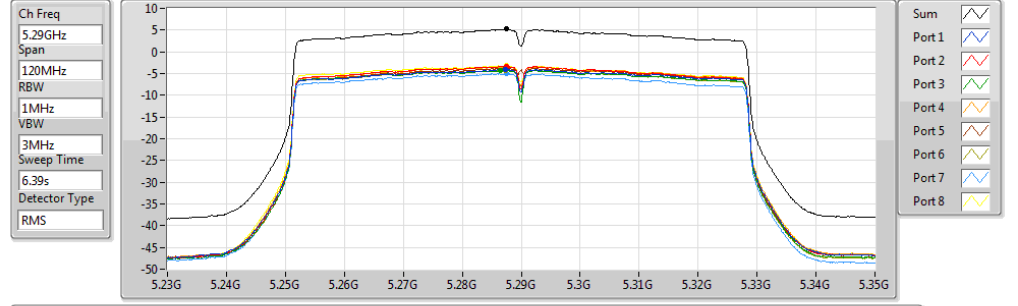

802.11ac VHT80_Nss2,(MCS0)_8TX

PSD

5290MHz

20/11/2017

Sum (dBm/RBW)	PD (dBm/RBW)	Port 1 (dBm/RBW)	Port 2 (dBm/RBW)	Port 3 (dBm/RBW)	Port 4 (dBm/RBW)	Port 5 (dBm/RBW)	Port 6 (dBm/RBW)	Port 7 (dBm/RBW)	Port 8 (dBm/RBW)
5.20	5.20	-4.01	-3.30	-4.20	-3.33	-3.71	-4.18	-4.94	-3.18