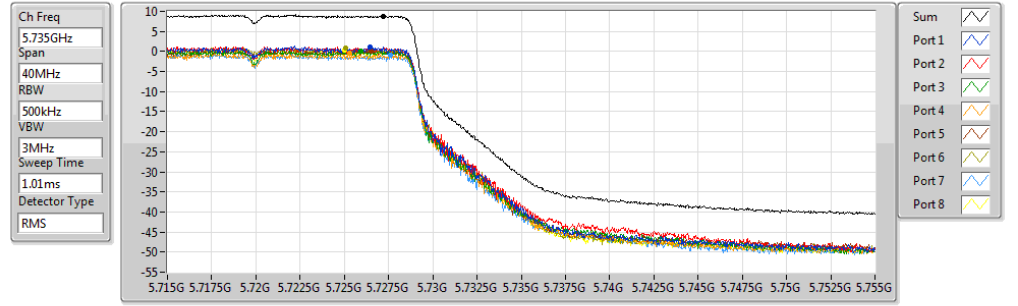

802.11ac VHT20-BF_Nss2,(MCS0)_8TX

PSD

5720MHz Straddle 5.725-5.85GHz

17/11/2017

Sum	PD	Port 1	Port 2	Port 3	Port 4	Port 5	Port 6	Port 7	Port 8
(dBm/RBW)	(dBm/RBW)	(dBm/RBW)	(dBm/RBW)	(dBm/RBW)	(dBm/RBW)	(dBm/RBW)	(dBm/RBW)	(dBm/RBW)	(dBm/RBW)
8.85	8.85	1.01	1.04	0.08	-0.40	0.15	0.80	-0.98	0.35