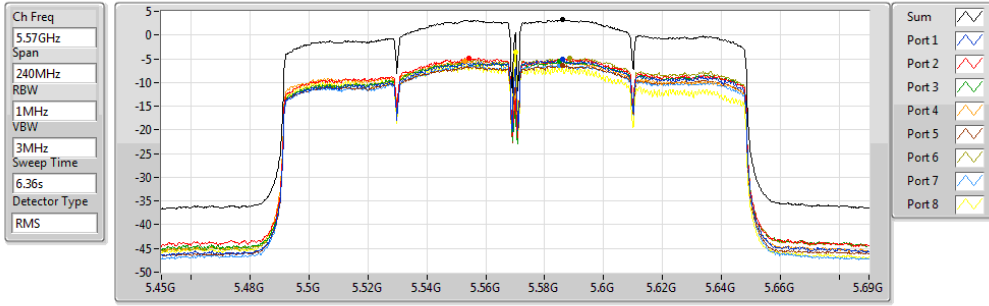

5570MHz

17/11/2017

Sum	PD	Port1	Port2	Port3	Port4	Port5	Port6	Port7	Port8
(dBm/RBW)	(dBm/RBW)	(dBm/RBW)	(dBm/RBW)	(dBm/RBW)	(dBm/RBW)	(dBm/RBW)	(dBm/RBW)	(dBm/RBW)	(dBm/RBW)
3.24	3.24	-5.18	-4.80	-5.44	-5.61	-6.33	-4.90	-6.32	-3.51