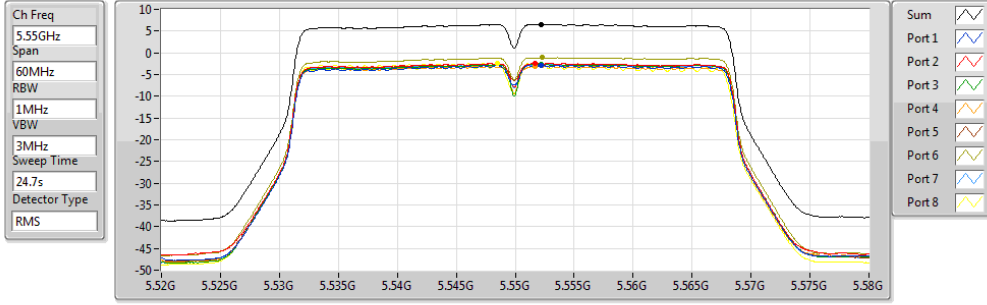

802.11ac VHT40-BF_Nss1,(MCS0)_8TX

PSD

5550MHz

17/11/2017

Sum (dBm/RBW)	PD (dBm/RBW)	Port 1 (dBm/RBW)	Port 2 (dBm/RBW)	Port 3 (dBm/RBW)	Port 4 (dBm/RBW)	Port 5 (dBm/RBW)	Port 6 (dBm/RBW)	Port 7 (dBm/RBW)	Port 8 (dBm/RBW)
6.52	6.52	-2.88	-2.41	-2.70	-3.01	-2.44	-1.11	-2.72	-2.42