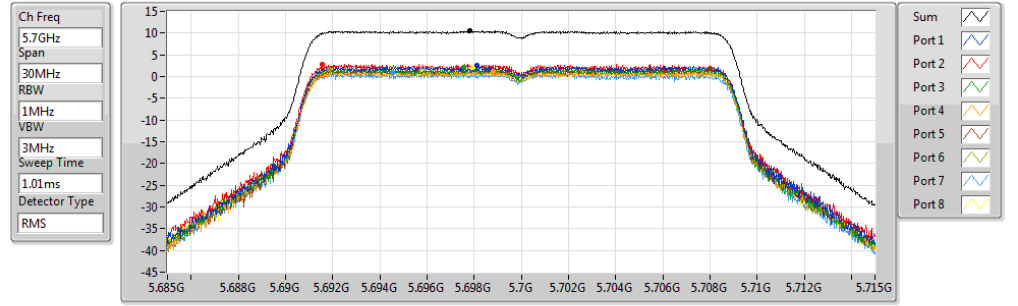

802.11ac VHT20-BF_Nss2,(MCS0)_8TX

PSD

5700MHz

17/11/2017

Sum	PD	Port 1	Port 2	Port 3	Port 4	Port 5	Port 6	Port 7	Port 8
(dBm/RBW)	(dBm/RBW)	(dBm/RBW)	(dBm/RBW)	(dBm/RBW)	(dBm/RBW)	(dBm/RBW)	(dBm/RBW)	(dBm/RBW)	(dBm/RBW)
10.45	10.45	2.48	2.83	2.06	1.27	1.91	1.75	0.88	2.16