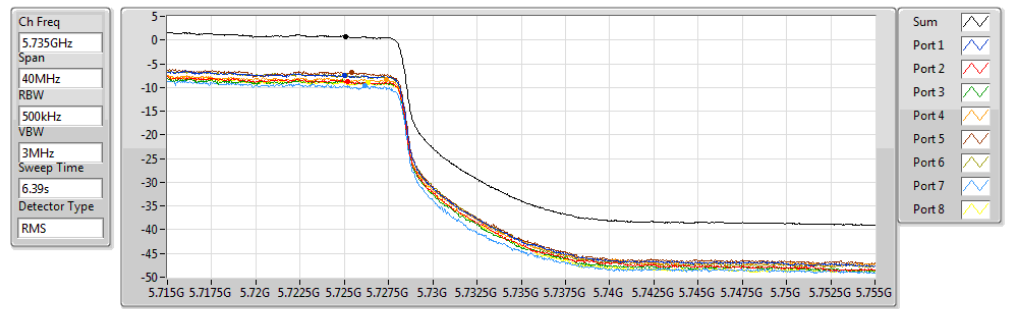

802.11ac VHT80-BF_Nss2,(MCS0)_8TX

PSD

5690MHz Straddle 5.725-5.85GHz

17/11/2017

Sum (dBm/RBW)	PD (dBm/RBW)	Port 1 (dBm/RBW)	Port 2 (dBm/RBW)	Port 3 (dBm/RBW)	Port 4 (dBm/RBW)	Port 5 (dBm/RBW)	Port 6 (dBm/RBW)	Port 7 (dBm/RBW)	Port 8 (dBm/RBW)
0.77	0.77	-7.38	-8.72	-8.80	-8.34	-6.89	-7.47	-9.59	-8.93