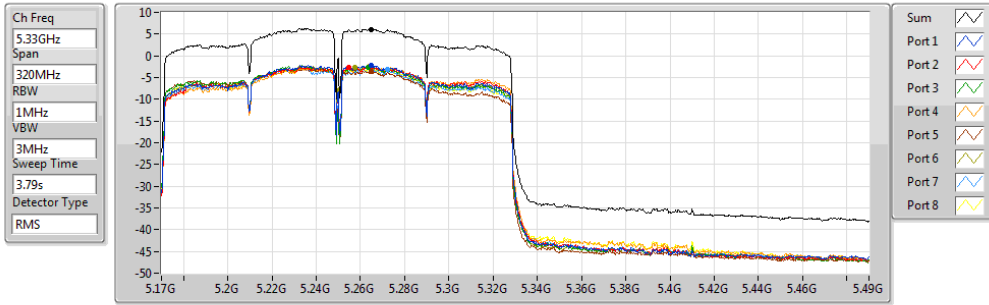

5250MHz Straddle 5.25-5.35GHz

17/11/2017

Sum	PD	Port1	Port2	Port3	Port4	Port5	Port6	Port7	Port8
(dBm/RBW)	(dBm/RBW)	(dBm/RBW)	(dBm/RBW)	(dBm/RBW)	(dBm/RBW)	(dBm/RBW)	(dBm/RBW)	(dBm/RBW)	(dBm/RBW)
6.11	6.11	-2.26	-2.57	-2.73	-2.49	-3.58	-2.64	-3.18	-2.72

802.11ac VHT160-BF_Nss2,(MCS0)_8TX

PSD