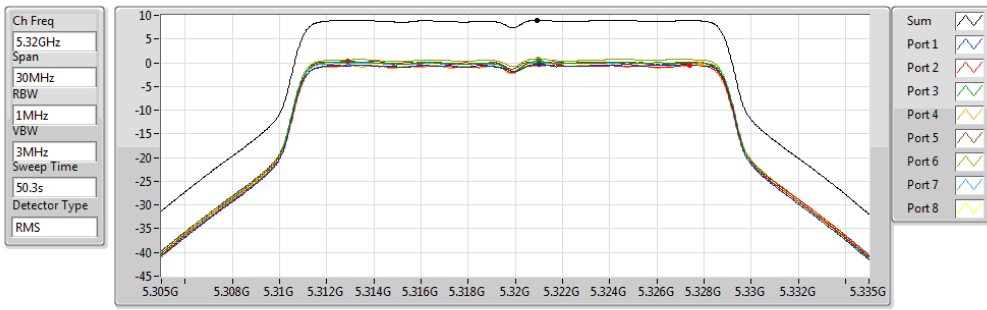

802.11ac VHT20-BF_Nss1,(MCS0)_8TX

PSD

5320MHz

17/11/2017

Sum	PD	Port 1	Port 2	Port 3	Port 4	Port 5	Port 6	Port 7	Port 8
(dBm/RBW)	(dBm/RBW)	(dBm/RBW)	(dBm/RBW)	(dBm/RBW)	(dBm/RBW)	(dBm/RBW)	(dBm/RBW)	(dBm/RBW)	(dBm/RBW)
9.00	9.00	-0.24	-0.57	0.30	-0.35	0.40	0.82	-0.01	0.28