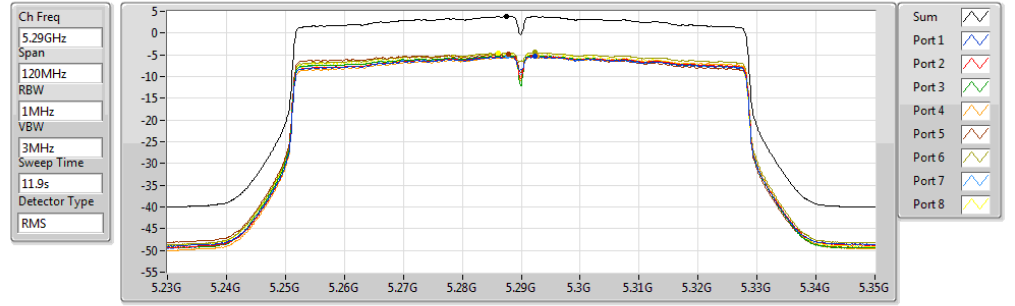

802.11ac VHT80-BF_Nss1,(MCS0)_8TX

PSD

5290MHz

17/11/2017

Sum (dBm/RBW)	PD (dBm/RBW)	Port 1 (dBm/RBW)	Port 2 (dBm/RBW)	Port 3 (dBm/RBW)	Port 4 (dBm/RBW)	Port 5 (dBm/RBW)	Port 6 (dBm/RBW)	Port 7 (dBm/RBW)	Port 8 (dBm/RBW)
3.85	3.85	-5.36	-5.35	-5.22	-5.40	-4.96	-4.49	-5.28	-4.71