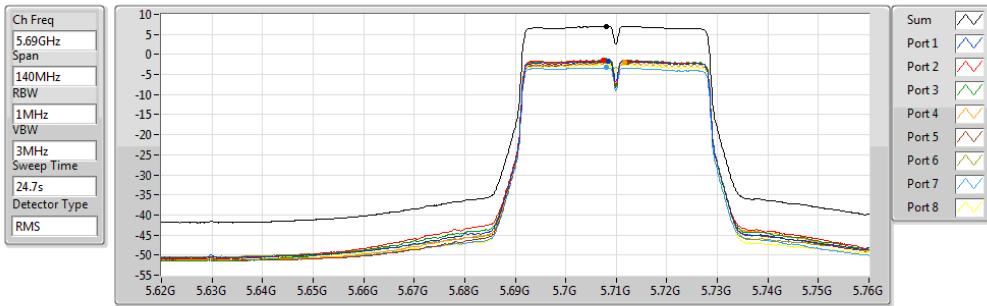

802.11ac VHT40-BF_Nss1,(MCS0)_8TX

PSD

5710MHz Straddle 5.47-5.725GHz

17/11/2017

Sum (dBm/RBW)	PD (dBm/RBW)	Port 1 (dBm/RBW)	Port 2 (dBm/RBW)	Port 3 (dBm/RBW)	Port 4 (dBm/RBW)	Port 5 (dBm/RBW)	Port 6 (dBm/RBW)	Port 7 (dBm/RBW)	Port 8 (dBm/RBW)
7.01	7.01	-1.64	-1.53	-1.32	-1.99	-1.90	-1.59	-3.33	-2.45