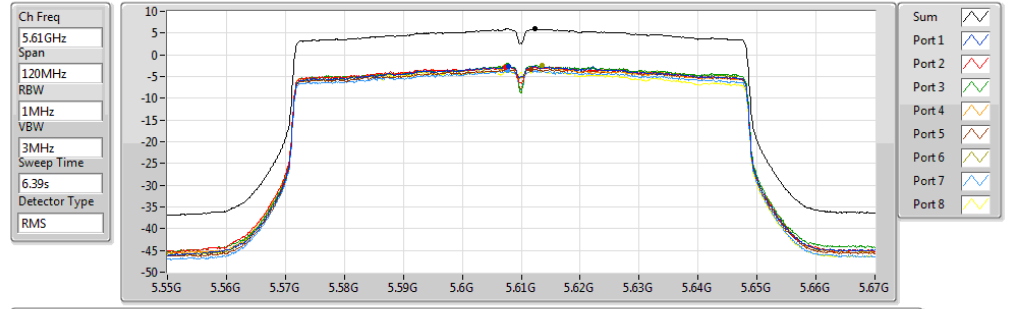

802.11ac VHT80-BF_Nss2,(MCS0)_8TX

PSD

5610MHz

17/11/2017

Sum (dBm/RBW)	PD (dBm/RBW)	Port 1 (dBm/RBW)	Port 2 (dBm/RBW)	Port 3 (dBm/RBW)	Port 4 (dBm/RBW)	Port 5 (dBm/RBW)	Port 6 (dBm/RBW)	Port 7 (dBm/RBW)	Port 8 (dBm/RBW)
6.00	6.00	-2.62	-2.80	-2.35	-2.68	-3.27	-2.46	-3.59	-3.66