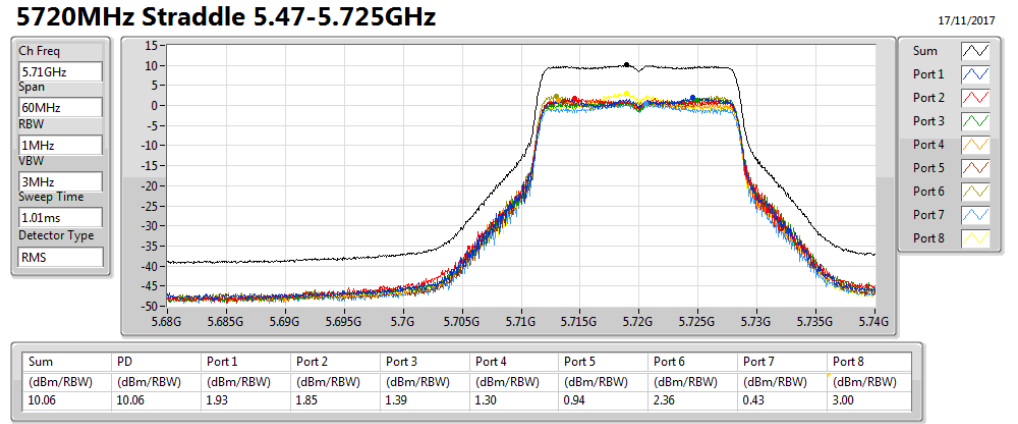

DG = Directional Gain; For UNII-1, UNII-2A and UNII-2C, RBW = 500kHz for 5.725-5.85GHz band / 1MHz for other band;
 PD = trace bin-by-bin of each transmits port summing can be performed maximum power density; Port X = Port X power density;

802.11a_Nss1,(6Mbps)_8TX

PSD

802.11a_Nss1,(6Mbps)_8TX

PSD

802.11a_Nss1,(6Mbps)_8TX

PSD

802.11a_Nss1,(6Mbps)_8TX

PSD