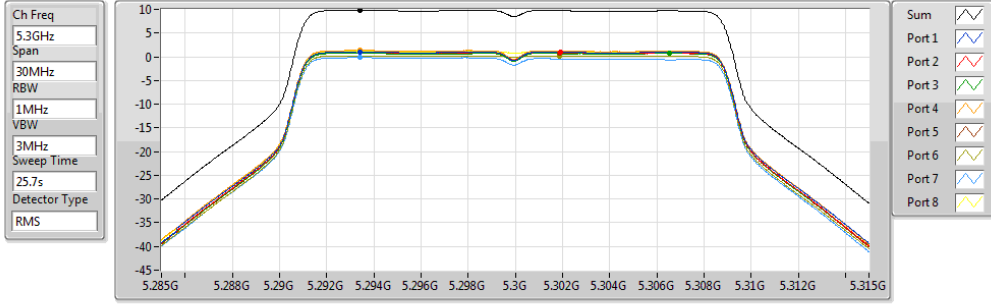

802.11ac VHT20_Nss2,(MCS0)_8TX

PSD

5300MHz

20/11/2017

Sum	PD	Port 1	Port 2	Port 3	Port 4	Port 5	Port 6	Port 7	Port 8
(dBm/RBW)	(dBm/RBW)	(dBm/RBW)	(dBm/RBW)	(dBm/RBW)	(dBm/RBW)	(dBm/RBW)	(dBm/RBW)	(dBm/RBW)	(dBm/RBW)
9.84	9.84	1.06	0.99	0.84	1.43	0.82	0.22	-0.05	1.19