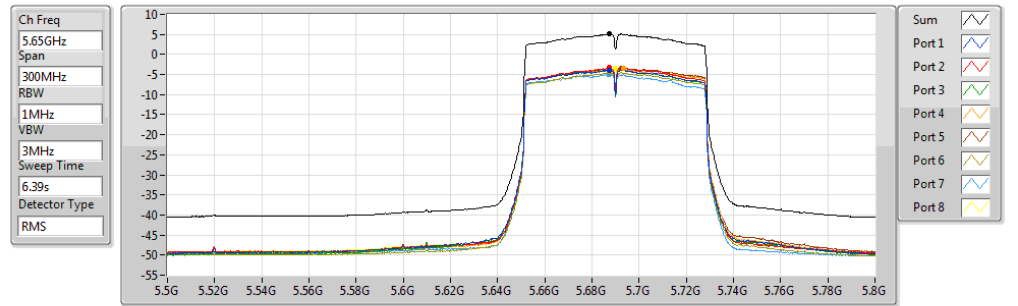

802.11ac VHT80_Nss2,(MCS0)_8TX

PSD

5690MHz Straddle 5.47-5.725GHz

20/11/2017

Sum (dBm/RBW)	PD (dBm/RBW)	Port 1 (dBm/RBW)	Port 2 (dBm/RBW)	Port 3 (dBm/RBW)	Port 4 (dBm/RBW)	Port 5 (dBm/RBW)	Port 6 (dBm/RBW)	Port 7 (dBm/RBW)	Port 8 (dBm/RBW)
5.16	5.16	-3.84	-3.33	-3.83	-3.56	-3.37	-4.50	-4.88	-3.54