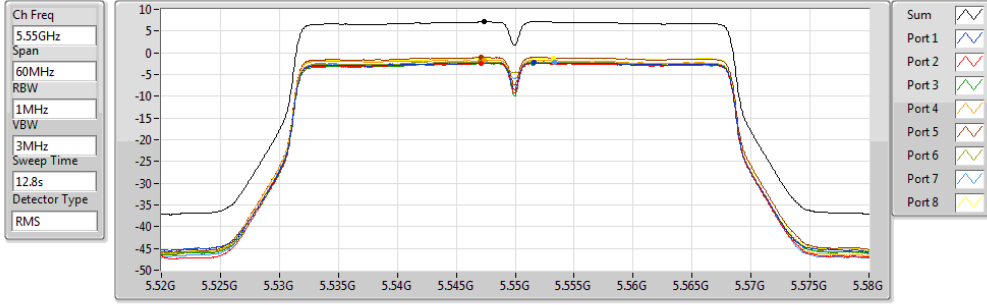

802.11ac VHT40_Nss2,(MCS0)_8TX

PSD

5550MHz

20/11/2017

Sum (dBm/RBW)	PD (dBm/RBW)	Port 1 (dBm/RBW)	Port 2 (dBm/RBW)	Port 3 (dBm/RBW)	Port 4 (dBm/RBW)	Port 5 (dBm/RBW)	Port 6 (dBm/RBW)	Port 7 (dBm/RBW)	Port 8 (dBm/RBW)
7.15	7.15	-2.26	-2.41	-2.41	-1.67	-1.04	-2.02	-2.12	-1.16