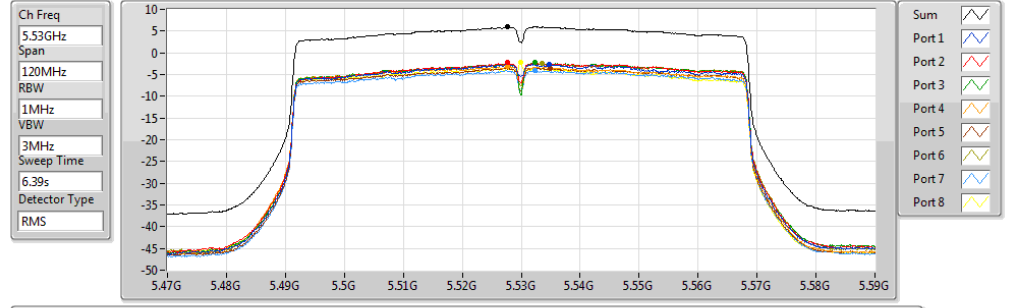

802.11ac VHT80-BF_Nss2,(MCS0)_8TX

PSD

5530MHz

17/11/2017

Sum (dBm/RBW)	PD (dBm/RBW)	Port 1 (dBm/RBW)	Port 2 (dBm/RBW)	Port 3 (dBm/RBW)	Port 4 (dBm/RBW)	Port 5 (dBm/RBW)	Port 6 (dBm/RBW)	Port 7 (dBm/RBW)	Port 8 (dBm/RBW)
6.02	6.02	-2.62	-2.30	-2.24	-3.08	-3.50	-2.37	-4.03	-2.20