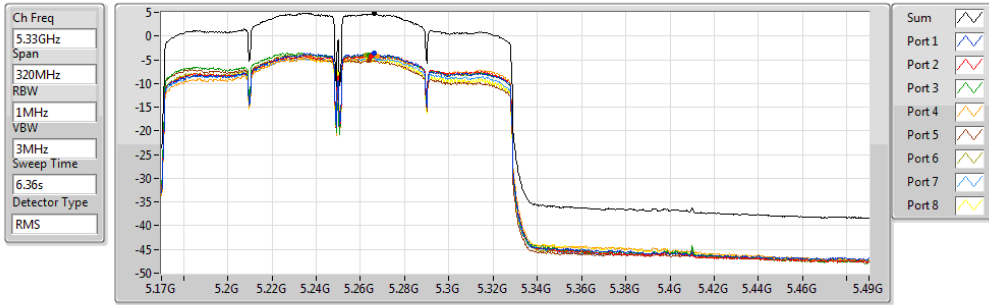

5250MHz Straddle 5.25-5.35GHz

17/11/2017

Sum	PD	Port1	Port2	Port3	Port4	Port5	Port6	Port7	Port8
(dBm/RBW)	(dBm/RBW)	(dBm/RBW)	(dBm/RBW)	(dBm/RBW)	(dBm/RBW)	(dBm/RBW)	(dBm/RBW)	(dBm/RBW)	(dBm/RBW)
4.70	4.70	-3.54	-4.14	-3.92	-4.23	-5.03	-3.99	-4.58	-4.62

802.11ac VHT160-BF_Nss1,(MCS0)_8TX

PSD