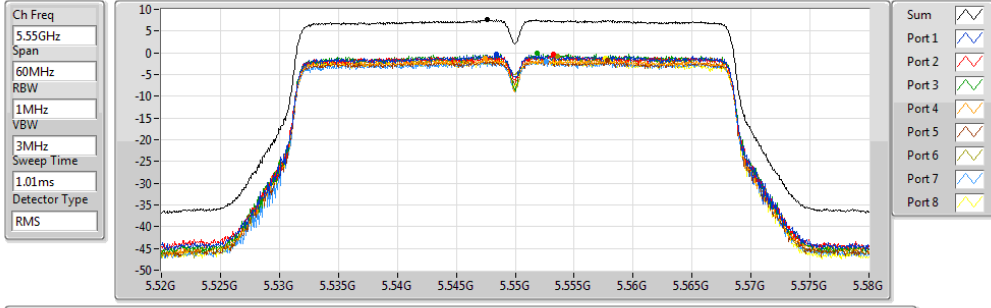

802.11ac VHT40-BF_Nss2,(MCS0)_8TX

PSD

5550MHz

17/11/2017

Sum (dBm/RBW)	PD (dBm/RBW)	Port 1 (dBm/RBW)	Port 2 (dBm/RBW)	Port 3 (dBm/RBW)	Port 4 (dBm/RBW)	Port 5 (dBm/RBW)	Port 6 (dBm/RBW)	Port 7 (dBm/RBW)	Port 8 (dBm/RBW)
7.57	7.57	-0.35	-0.42	-0.18	-1.20	-1.71	-0.79	-2.04	-1.25