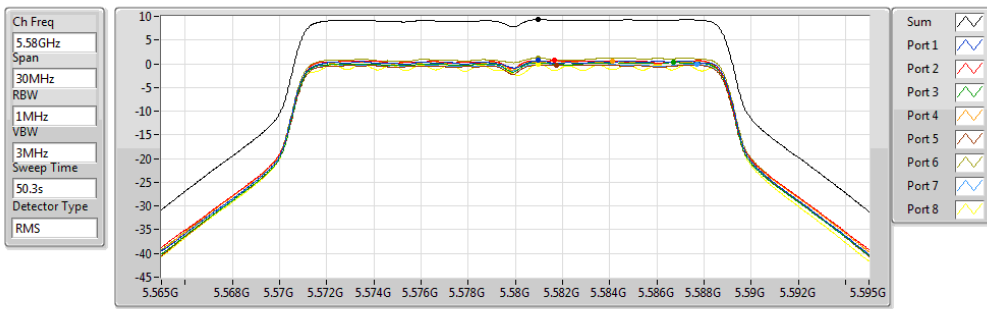

802.11ac VHT20-BF_Nss1,(MCS0)_8TX

PSD

5580MHz

17/11/2017

Sum	PD	Port 1	Port 2	Port 3	Port 4	Port 5	Port 6	Port 7	Port 8
(dBm/RBW)	(dBm/RBW)	(dBm/RBW)	(dBm/RBW)	(dBm/RBW)	(dBm/RBW)	(dBm/RBW)	(dBm/RBW)	(dBm/RBW)	(dBm/RBW)
9.33	9.33	0.67	0.69	0.26	0.60	-0.29	1.25	-0.15	-0.04