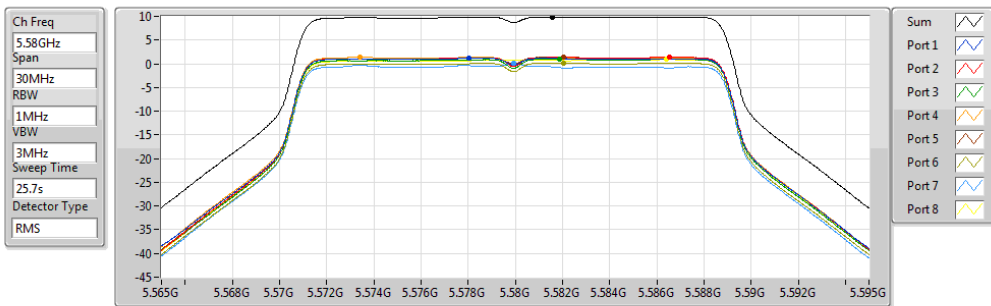

802.11ac VHT20_Nss2,(MCS0)_8TX

PSD

5580MHz

20/11/2017

Sum	PD	Port 1	Port 2	Port 3	Port 4	Port 5	Port 6	Port 7	Port 8
(dBm/RBW)	(dBm/RBW)	(dBm/RBW)	(dBm/RBW)	(dBm/RBW)	(dBm/RBW)	(dBm/RBW)	(dBm/RBW)	(dBm/RBW)	(dBm/RBW)
9.86	9.86	1.15	1.42	0.99	1.45	1.42	0.22	0.11	0.93