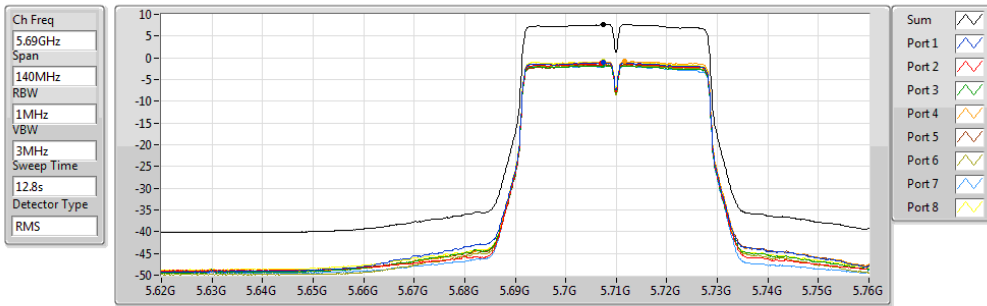

802.11ac VHT40_Nss2,(MCS0)_8TX

PSD

5710MHz Straddle 5.47-5.725GHz

20/11/2017

Sum (dBm/RBW)	PD (dBm/RBW)	Port 1 (dBm/RBW)	Port 2 (dBm/RBW)	Port 3 (dBm/RBW)	Port 4 (dBm/RBW)	Port 5 (dBm/RBW)	Port 6 (dBm/RBW)	Port 7 (dBm/RBW)	Port 8 (dBm/RBW)
7.71	7.71	-1.10	-1.20	-1.73	-0.86	-1.56	-1.52	-1.78	-0.83