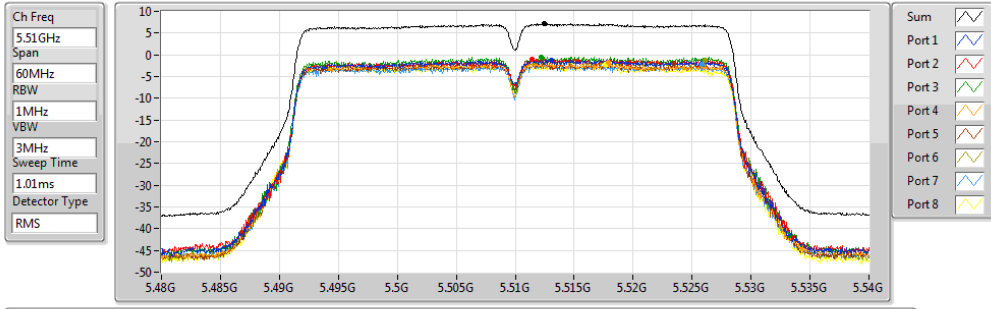

802.11ac VHT40-BF_Nss2,(MCS0)_8TX

PSD

5510MHz

17/11/2017

Sum (dBm/RBW)	PD (dBm/RBW)	Port 1 (dBm/RBW)	Port 2 (dBm/RBW)	Port 3 (dBm/RBW)	Port 4 (dBm/RBW)	Port 5 (dBm/RBW)	Port 6 (dBm/RBW)	Port 7 (dBm/RBW)	Port 8 (dBm/RBW)
7.18	7.18	-1.15	-1.04	-0.43	-1.76	-2.04	-1.19	-2.22	-2.22