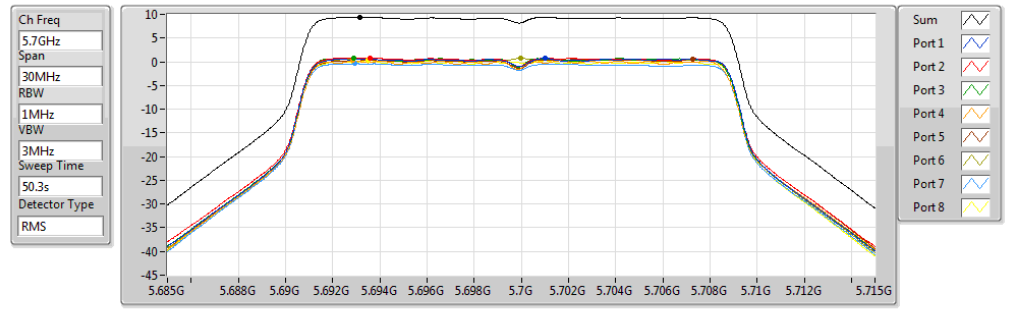

802.11ac VHT20-BF_Nss1,(MCS0)_8TX

PSD

5700MHz

17/11/2017

Sum	PD	Port 1	Port 2	Port 3	Port 4	Port 5	Port 6	Port 7	Port 8
(dBm/RBW)	(dBm/RBW)	(dBm/RBW)	(dBm/RBW)	(dBm/RBW)	(dBm/RBW)	(dBm/RBW)	(dBm/RBW)	(dBm/RBW)	(dBm/RBW)
9.36	9.36	0.73	0.79	0.82	0.25	0.61	0.75	-0.41	0.32