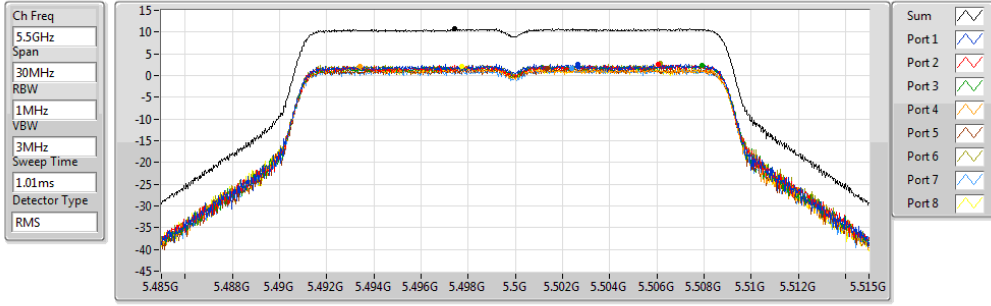

802.11ac VHT20-BF_Nss2,(MCS0)_8TX

PSD

5500MHz

17/11/2017

Sum	PD	Port 1	Port 2	Port 3	Port 4	Port 5	Port 6	Port 7	Port 8
(dBm/RBW)	(dBm/RBW)	(dBm/RBW)	(dBm/RBW)	(dBm/RBW)	(dBm/RBW)	(dBm/RBW)	(dBm/RBW)	(dBm/RBW)	(dBm/RBW)
10.71	10.71	2.56	2.59	2.36	2.07	1.74	2.73	1.61	2.11