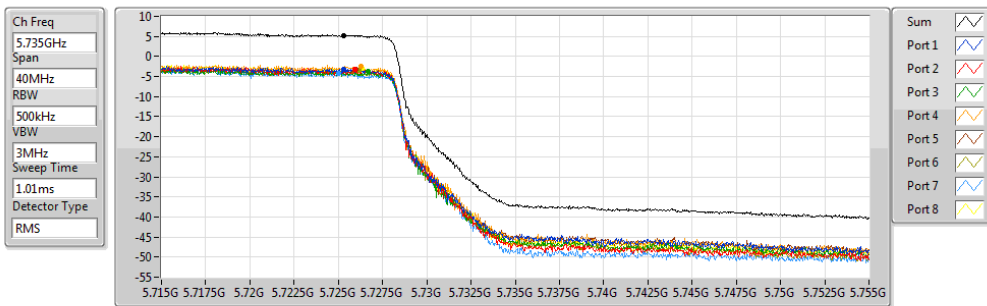

802.11ac VHT40_Nss2,(MCS0)_8TX

PSD

5710MHz Straddle 5.725-5.85GHz

20/11/2017

Sum (dBm/RBW)	PD (dBm/RBW)	Port 1 (dBm/RBW)	Port 2 (dBm/RBW)	Port 3 (dBm/RBW)	Port 4 (dBm/RBW)	Port 5 (dBm/RBW)	Port 6 (dBm/RBW)	Port 7 (dBm/RBW)	Port 8 (dBm/RBW)
5.28	5.28	-3.09	-3.25	-3.81	-2.52	-3.17	-3.43	-4.22	-2.96