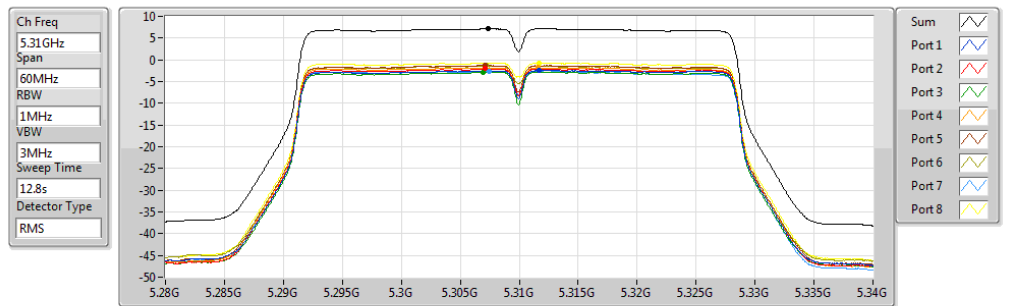

802.11ac VHT40_Nss2,(MCS0)_8TX

PSD

5310MHz

20/11/2017

Sum	PD	Port 1	Port 2	Port 3	Port 4	Port 5	Port 6	Port 7	Port 8
(dBm/RBW)	(dBm/RBW)	(dBm/RBW)	(dBm/RBW)	(dBm/RBW)	(dBm/RBW)	(dBm/RBW)	(dBm/RBW)	(dBm/RBW)	(dBm/RBW)
7.17	7.17	-2.46	-2.07	-2.80	-1.83	-1.28	-1.36	-2.62	-0.72