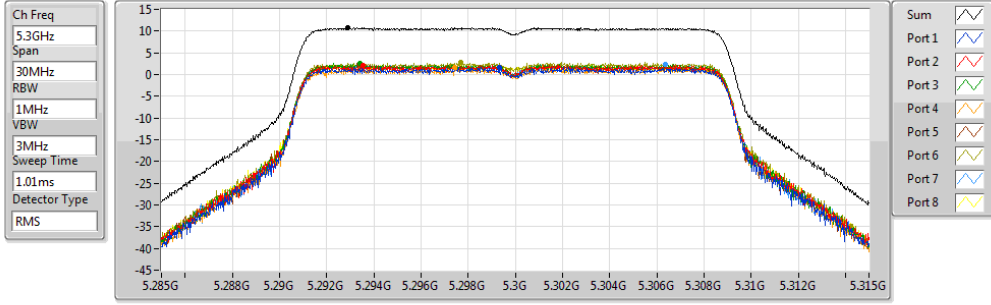

802.11ac VHT20-BF_Nss2,(MCS0)_8TX

PSD

5300MHz

17/11/2017

Sum	PD	Port 1	Port 2	Port 3	Port 4	Port 5	Port 6	Port 7	Port 8
(dBm/RBW)	(dBm/RBW)	(dBm/RBW)	(dBm/RBW)	(dBm/RBW)	(dBm/RBW)	(dBm/RBW)	(dBm/RBW)	(dBm/RBW)	(dBm/RBW)
10.74	10.74	1.72	2.13	2.49	1.64	2.23	2.79	2.23	2.47