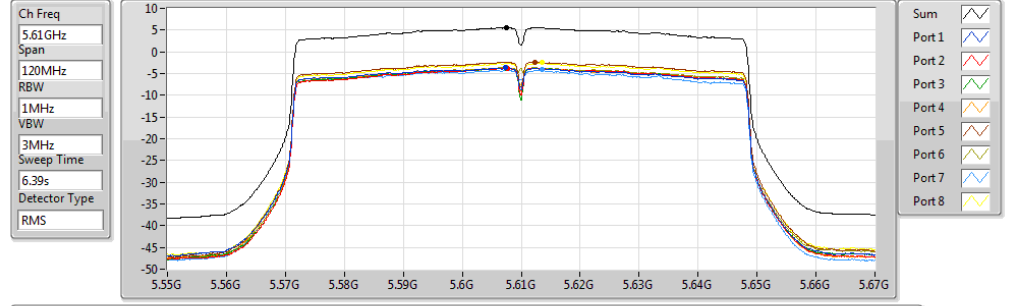

802.11ac VHT80_Nss2,(MCS0)_8TX

PSD

5610MHz

20/11/2017

Sum (dBm/RBW)	PD (dBm/RBW)	Port 1 (dBm/RBW)	Port 2 (dBm/RBW)	Port 3 (dBm/RBW)	Port 4 (dBm/RBW)	Port 5 (dBm/RBW)	Port 6 (dBm/RBW)	Port 7 (dBm/RBW)	Port 8 (dBm/RBW)
5.66	5.66	-3.64	-3.72	-3.71	-3.59	-2.31	-3.57	-4.10	-2.46