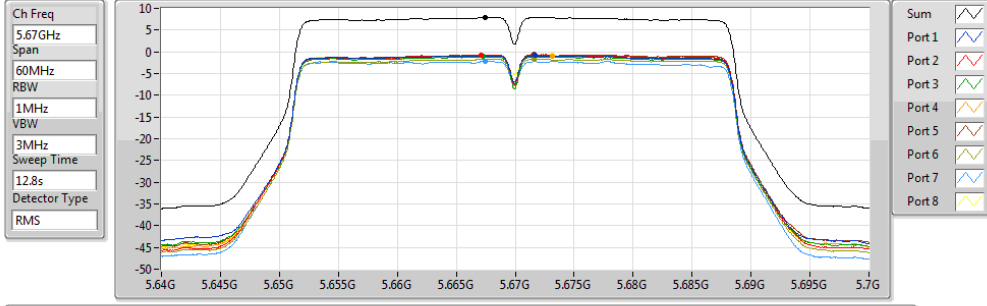

802.11ac VHT40_Nss2,(MCS0)_8TX

PSD

5670MHz

20/11/2017

Sum (dBm/RBW)	PD (dBm/RBW)	Port 1 (dBm/RBW)	Port 2 (dBm/RBW)	Port 3 (dBm/RBW)	Port 4 (dBm/RBW)	Port 5 (dBm/RBW)	Port 6 (dBm/RBW)	Port 7 (dBm/RBW)	Port 8 (dBm/RBW)
7.90	7.90	-0.89	-0.74	-1.11	-1.00	-0.64	-1.67	-2.18	-0.88