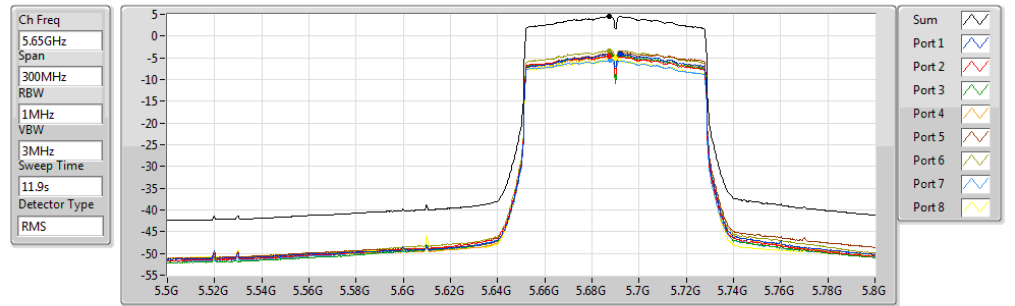

802.11ac VHT80-BF_Nss1,(MCS0)_8TX

PSD

5690MHz Straddle 5.47-5.725GHz

17/11/2017

Sum (dBm/RBW)	PD (dBm/RBW)	Port 1 (dBm/RBW)	Port 2 (dBm/RBW)	Port 3 (dBm/RBW)	Port 4 (dBm/RBW)	Port 5 (dBm/RBW)	Port 6 (dBm/RBW)	Port 7 (dBm/RBW)	Port 8 (dBm/RBW)
4.53	4.53	-4.11	-4.68	-4.43	-4.52	-3.86	-3.35	-5.62	-5.11