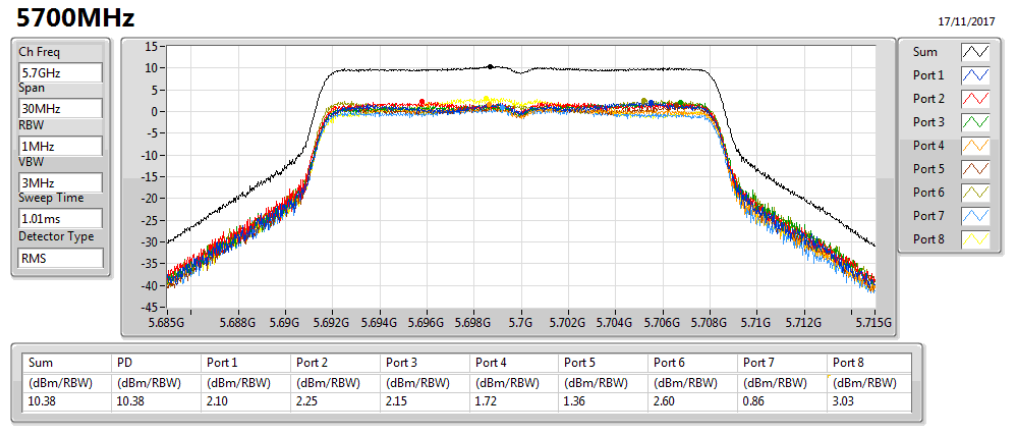

802.11a_Nss1,(6Mbps)_8TX

PSD