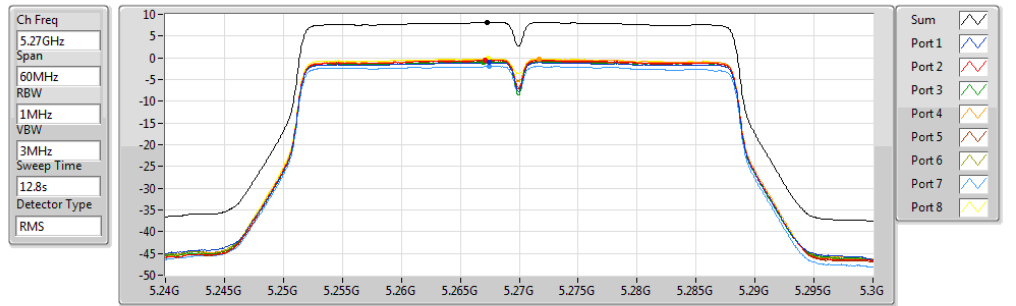

802.11ac VHT40_Nss2,(MCS0)_8TX

PSD

5270MHz

20/11/2017

Sum	PD	Port 1	Port 2	Port 3	Port 4	Port 5	Port 6	Port 7	Port 8
(dBm/RBW)	(dBm/RBW)	(dBm/RBW)	(dBm/RBW)	(dBm/RBW)	(dBm/RBW)	(dBm/RBW)	(dBm/RBW)	(dBm/RBW)	(dBm/RBW)
8.20	8.20	-1.09	-0.52	-0.91	-0.39	-0.80	-0.94	-1.93	-0.18