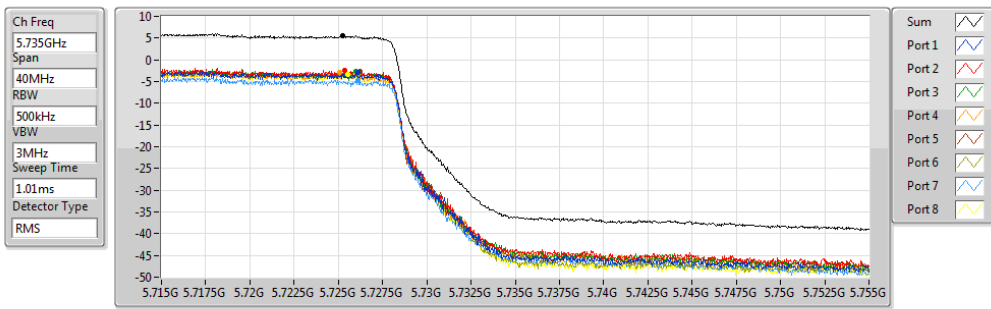

802.11ac VHT40-BF_Nss2,(MCS0)_8TX

PSD

5710MHz Straddle 5.725-5.85GHz

17/11/2017

Sum (dBm/RBW)	PD (dBm/RBW)	Port 1 (dBm/RBW)	Port 2 (dBm/RBW)	Port 3 (dBm/RBW)	Port 4 (dBm/RBW)	Port 5 (dBm/RBW)	Port 6 (dBm/RBW)	Port 7 (dBm/RBW)	Port 8 (dBm/RBW)
5.44	5.44	-2.90	-2.41	-2.70	-2.85	-2.69	-3.15	-4.70	-3.25