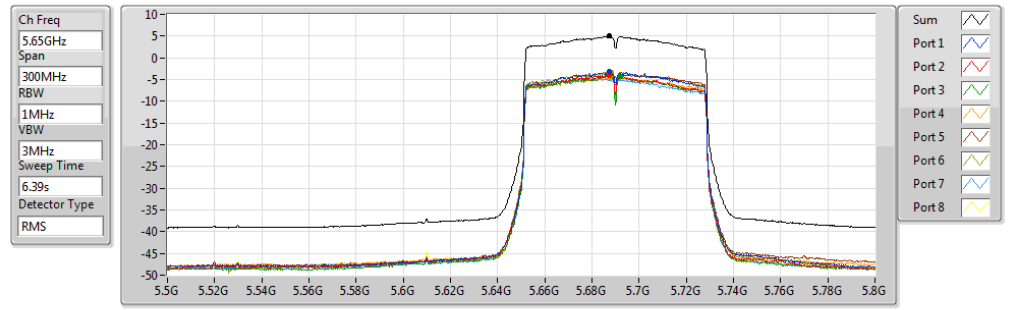

802.11ac VHT80-BF_Nss2,(MCS0)_8TX

PSD

5690MHz Straddle 5.47-5.725GHz

17/11/2017

Sum (dBm/RBW)	PD (dBm/RBW)	Port 1 (dBm/RBW)	Port 2 (dBm/RBW)	Port 3 (dBm/RBW)	Port 4 (dBm/RBW)	Port 5 (dBm/RBW)	Port 6 (dBm/RBW)	Port 7 (dBm/RBW)	Port 8 (dBm/RBW)
5.05	5.05	-3.18	-3.99	-4.32	-4.43	-3.77	-3.35	-4.80	-4.06