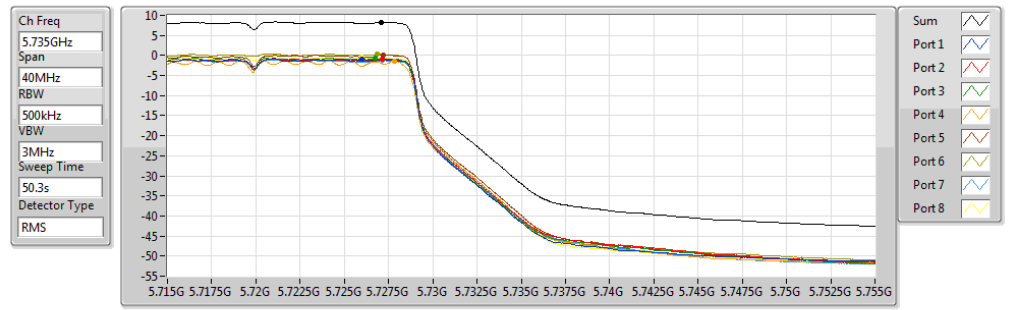

802.11ac VHT20-BF_Nss1,(MCS0)_8TX

PSD

5720MHz Straddle 5.725-5.85GHz

17/11/2017

Sum	PD	Port 1	Port 2	Port 3	Port 4	Port 5	Port 6	Port 7	Port 8
(dBm/RBW)	(dBm/RBW)	(dBm/RBW)	(dBm/RBW)	(dBm/RBW)	(dBm/RBW)	(dBm/RBW)	(dBm/RBW)	(dBm/RBW)	(dBm/RBW)
8.29	8.29	-0.96	-0.89	-0.76	-1.31	0.20	0.24	-1.23	-0.48