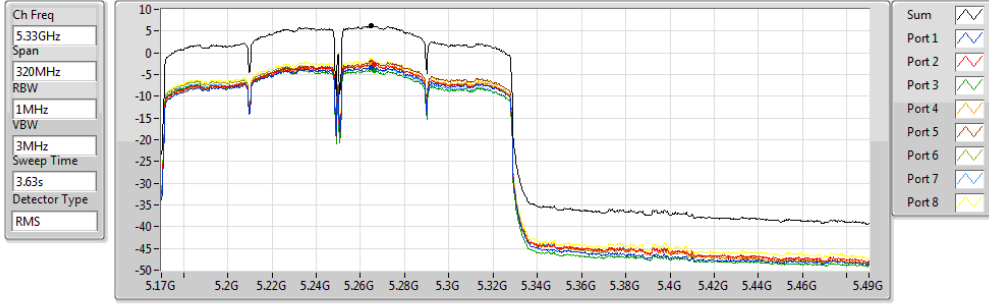

802.11ac VHT160_Nss2,(MCS0)_8TX

PSD

5250MHz

20/11/2017

Sum	PD	Port1	Port2	Port3	Port4	Port5	Port6	Port7	Port8
(dBm/RBW)	(dBm/RBW)	(dBm/RBW)	(dBm/RBW)	(dBm/RBW)	(dBm/RBW)	(dBm/RBW)	(dBm/RBW)	(dBm/RBW)	(dBm/RBW)
6.21	6.21	-3.29	-2.73	-3.99	-2.72	-2.20	-2.66	-3.48	-1.78