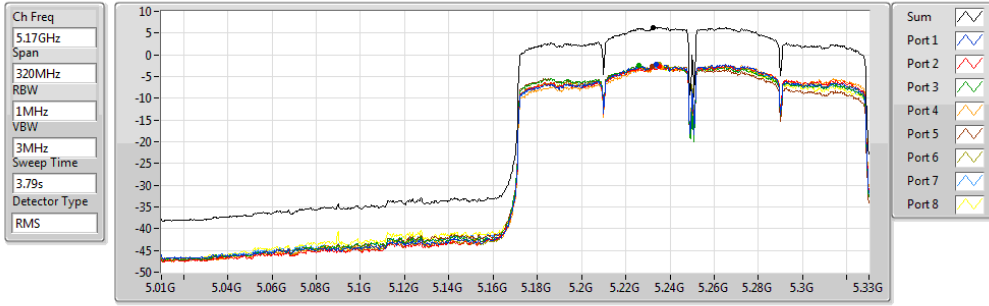

802.11ac VHT160-BF_Nss2,(MCS0)_8TX

PSD

5250MHz Straddle 5.15-5.25GHz

17/11/2017

Sum	PD	Port1	Port2	Port3	Port4	Port5	Port6	Port7	Port8
(dBm/RBW)	(dBm/RBW)	(dBm/RBW)	(dBm/RBW)	(dBm/RBW)	(dBm/RBW)	(dBm/RBW)	(dBm/RBW)	(dBm/RBW)	(dBm/RBW)
6.35	6.35	-2.15	-2.77	-2.40	-2.90	-2.55	-2.17	-2.64	-2.36

802.11ac VHT160-BF_Nss2,(MCS0)_8TX

PSD