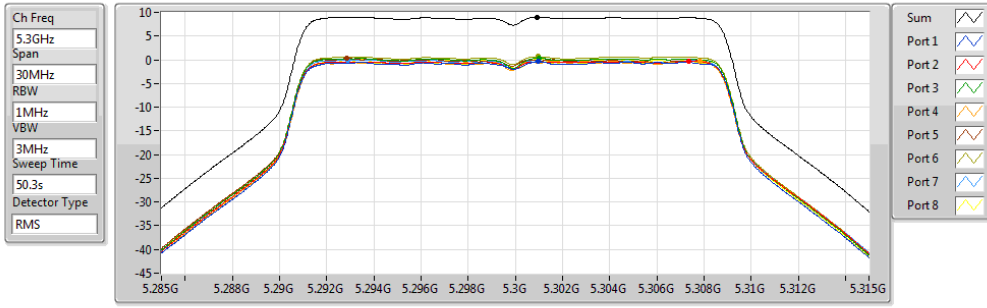

802.11ac VHT20-BF_Nss1,(MCS0)_8TX

PSD

5300MHz

17/11/2017

Sum	PD	Port 1	Port 2	Port 3	Port 4	Port 5	Port 6	Port 7	Port 8
(dBm/RBW)	(dBm/RBW)	(dBm/RBW)	(dBm/RBW)	(dBm/RBW)	(dBm/RBW)	(dBm/RBW)	(dBm/RBW)	(dBm/RBW)	(dBm/RBW)
8.95	8.95	-0.40	-0.38	0.34	-0.24	0.30	0.66	-0.04	0.23