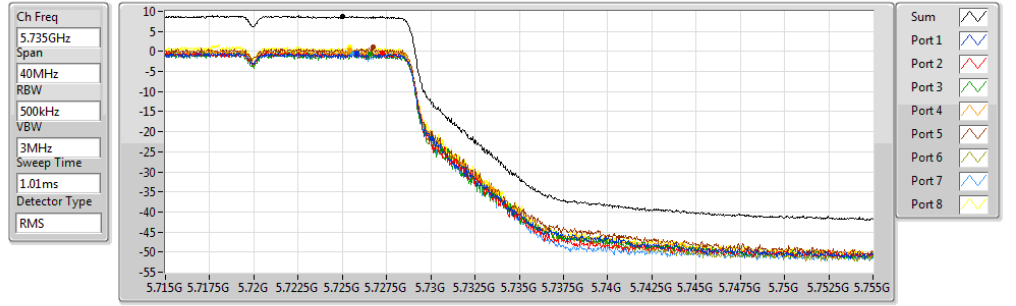

802.11ac VHT20_Nss2,(MCS0)_8TX

PSD

5720MHz Straddle 5.725-5.85GHz

20/11/2017

Sum	PD	Port 1	Port 2	Port 3	Port 4	Port 5	Port 6	Port 7	Port 8
(dBm/RBW)	(dBm/RBW)	(dBm/RBW)	(dBm/RBW)	(dBm/RBW)	(dBm/RBW)	(dBm/RBW)	(dBm/RBW)	(dBm/RBW)	(dBm/RBW)
8.75	8.75	-0.43	-0.45	-0.63	0.35	1.15	0.19	-0.44	1.01