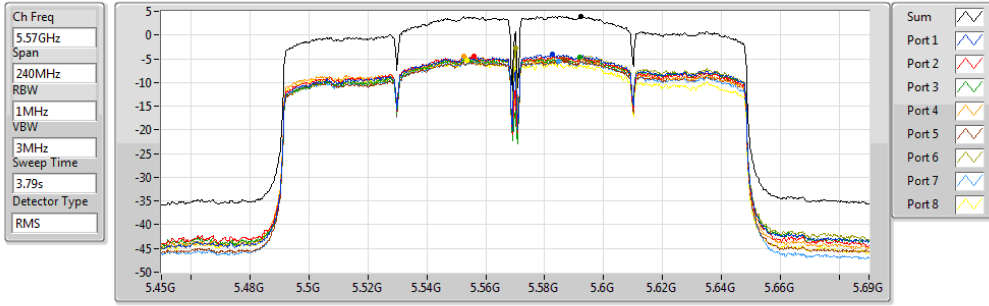

5570MHz

17/11/2017

Sum	PD	Port1	Port2	Port3	Port4	Port5	Port6	Port7	Port8
(dBm/RBW)	(dBm/RBW)	(dBm/RBW)	(dBm/RBW)	(dBm/RBW)	(dBm/RBW)	(dBm/RBW)	(dBm/RBW)	(dBm/RBW)	(dBm/RBW)
3.93	3.93	-4.07	-4.38	-4.66	-4.53	-5.32	-2.83	-5.42	-5.28