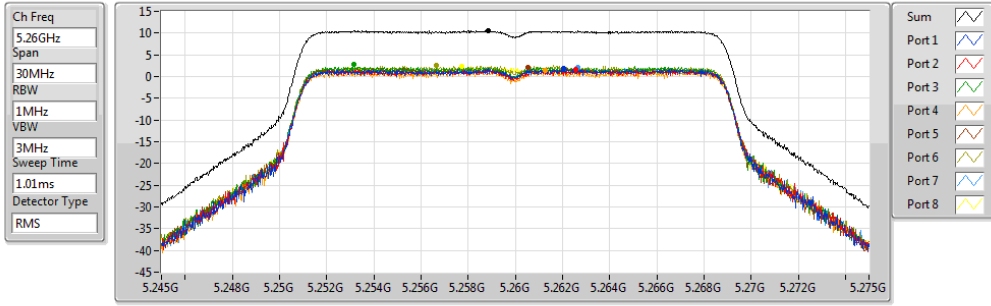

802.11ac VHT20-BF_Nss2,(MCS0)_8TX

PSD

5260MHz

17/11/2017

Sum	PD	Port 1	Port 2	Port 3	Port 4	Port 5	Port 6	Port 7	Port 8
(dBm/RBW)	(dBm/RBW)	(dBm/RBW)	(dBm/RBW)	(dBm/RBW)	(dBm/RBW)	(dBm/RBW)	(dBm/RBW)	(dBm/RBW)	(dBm/RBW)
10.61	10.61	1.95	1.62	2.73	1.31	2.03	2.62	2.10	2.32