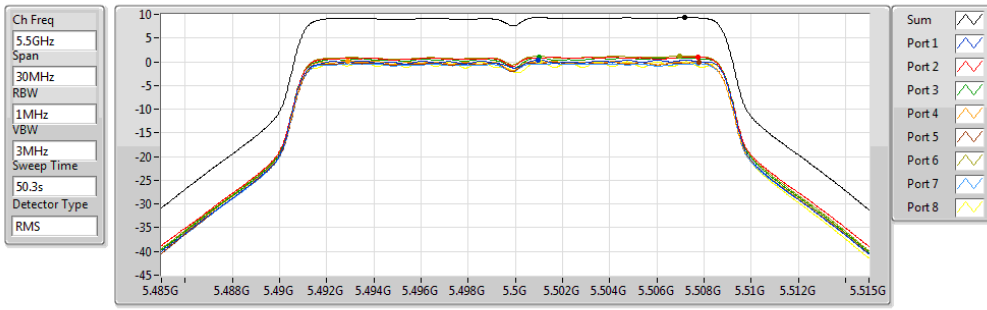

802.11ac VHT20-BF_Nss1,(MCS0)_8TX

PSD

5500MHz

17/11/2017

Sum	PD	Port 1	Port 2	Port 3	Port 4	Port 5	Port 6	Port 7	Port 8
(dBm/RBW)	(dBm/RBW)	(dBm/RBW)	(dBm/RBW)	(dBm/RBW)	(dBm/RBW)	(dBm/RBW)	(dBm/RBW)	(dBm/RBW)	(dBm/RBW)
9.37	9.37	0.41	1.07	0.87	0.18	-0.05	1.16	-0.38	0.21