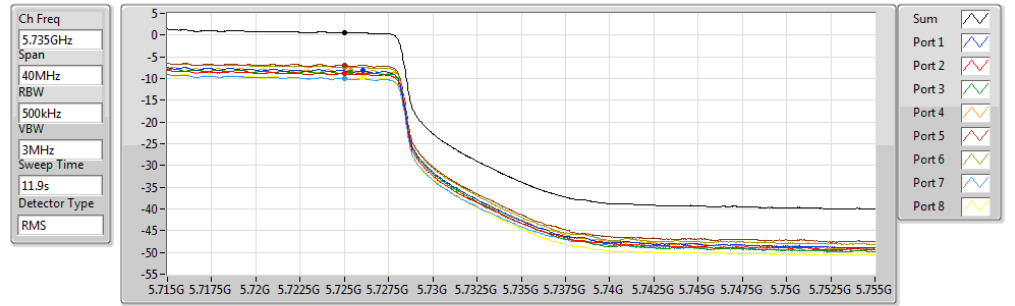

802.11ac VHT80-BF_Nss1,(MCS0)_8TX

PSD

5690MHz Straddle 5.725-5.85GHz

17/11/2017

Sum (dBm/RBW)	PD (dBm/RBW)	Port 1 (dBm/RBW)	Port 2 (dBm/RBW)	Port 3 (dBm/RBW)	Port 4 (dBm/RBW)	Port 5 (dBm/RBW)	Port 6 (dBm/RBW)	Port 7 (dBm/RBW)	Port 8 (dBm/RBW)
0.61	0.61	-8.21	-8.87	-8.54	-8.01	-6.90	-7.35	-9.99	-9.86