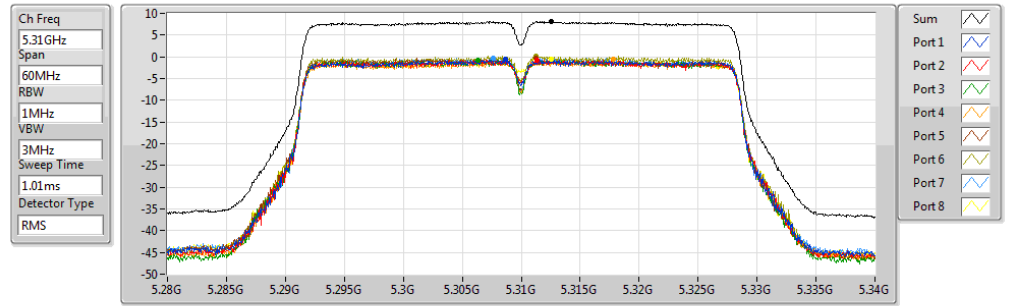

802.11ac VHT40-BF_Nss2,(MCS0)_8TX

PSD

5310MHz

17/11/2017

Sum	PD	Port 1	Port 2	Port 3	Port 4	Port 5	Port 6	Port 7	Port 8
(dBm/RBW)	(dBm/RBW)	(dBm/RBW)	(dBm/RBW)	(dBm/RBW)	(dBm/RBW)	(dBm/RBW)	(dBm/RBW)	(dBm/RBW)	(dBm/RBW)
8.12	8.12	-0.46	-0.80	-0.71	-0.65	-0.32	0.17	-0.23	-0.61