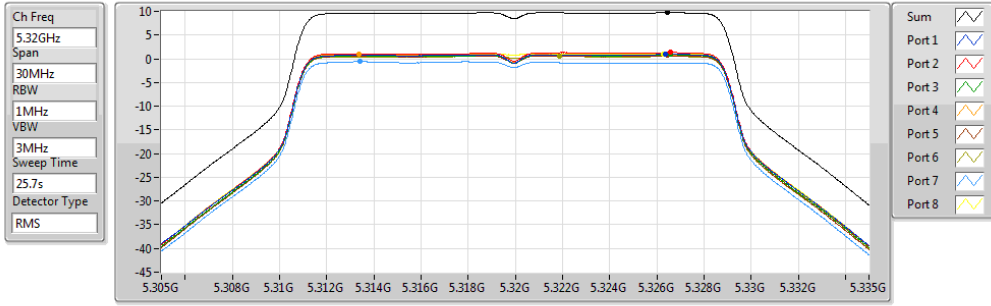

802.11ac VHT20_Nss2,(MCS0)_8TX

PSD

5320MHz

20/11/2017

Sum	PD	Port 1	Port 2	Port 3	Port 4	Port 5	Port 6	Port 7	Port 8
(dBm/RBW)	(dBm/RBW)	(dBm/RBW)	(dBm/RBW)	(dBm/RBW)	(dBm/RBW)	(dBm/RBW)	(dBm/RBW)	(dBm/RBW)	(dBm/RBW)
9.73	9.73	0.93	1.35	0.95	0.99	0.66	0.55	-0.58	1.05