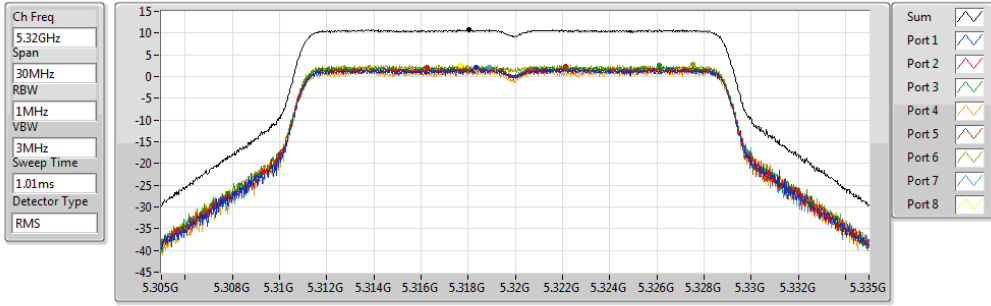

802.11ac VHT20-BF_Nss2,(MCS0)_8TX

PSD

5320MHz

17/11/2017

Sum	PD	Port 1	Port 2	Port 3	Port 4	Port 5	Port 6	Port 7	Port 8
(dBm/RBW)	(dBm/RBW)	(dBm/RBW)	(dBm/RBW)	(dBm/RBW)	(dBm/RBW)	(dBm/RBW)	(dBm/RBW)	(dBm/RBW)	(dBm/RBW)
10.84	10.84	2.06	2.08	2.55	1.66	2.29	2.88	2.15	2.59