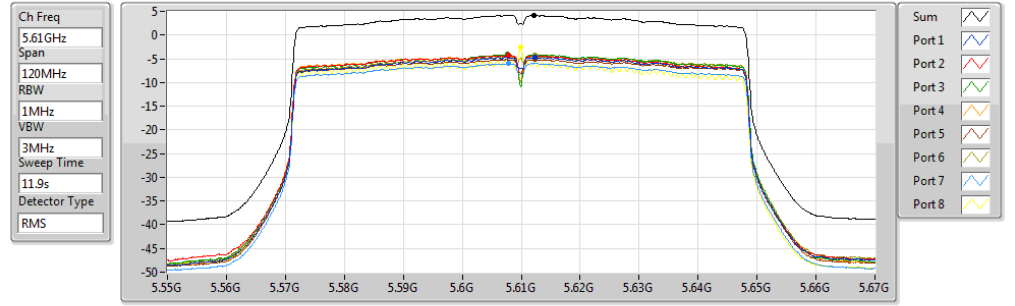

802.11ac VHT80-BF_Nss1,(MCS0)_8TX

PSD

5610MHz

17/11/2017

Sum (dBm/RBW)	PD (dBm/RBW)	Port 1 (dBm/RBW)	Port 2 (dBm/RBW)	Port 3 (dBm/RBW)	Port 4 (dBm/RBW)	Port 5 (dBm/RBW)	Port 6 (dBm/RBW)	Port 7 (dBm/RBW)	Port 8 (dBm/RBW)
4.20	4.20	-4.62	-4.32	-4.12	-4.23	-5.16	-4.32	-6.01	-2.53