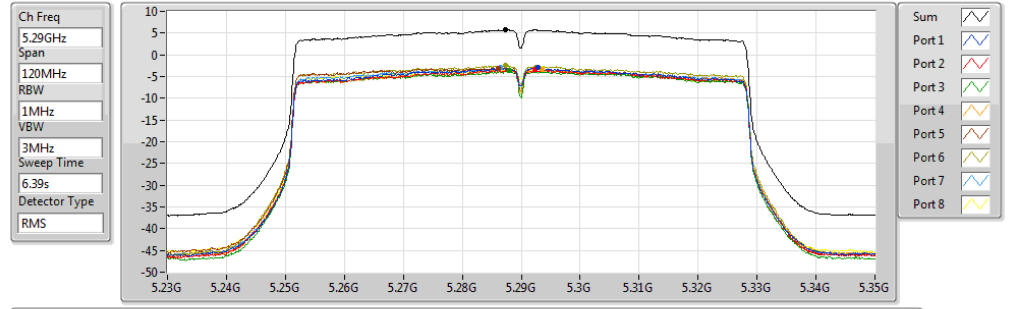

802.11ac VHT80-BF_Nss2,(MCS0)_8TX

PSD

5290MHz

17/11/2017

Sum (dBm/RBW)	PD (dBm/RBW)	Port 1 (dBm/RBW)	Port 2 (dBm/RBW)	Port 3 (dBm/RBW)	Port 4 (dBm/RBW)	Port 5 (dBm/RBW)	Port 6 (dBm/RBW)	Port 7 (dBm/RBW)	Port 8 (dBm/RBW)
5.81	5.81	-2.99	-3.37	-3.70	-3.36	-3.01	-2.40	-2.95	-3.05