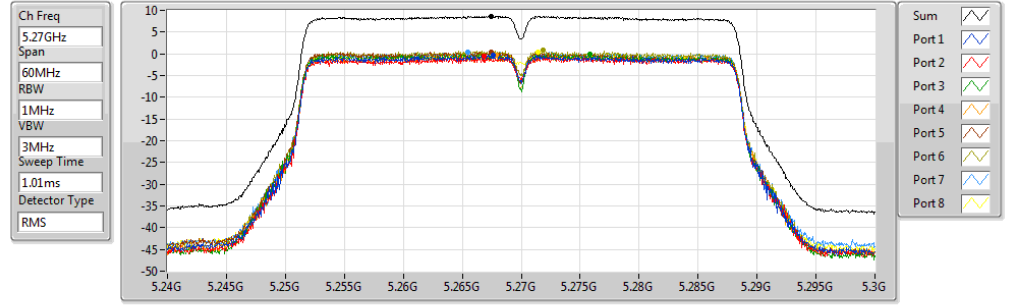

802.11ac VHT40-BF_Nss2,(MCS0)_8TX

PSD

5270MHz

17/11/2017

Sum	PD	Port 1	Port 2	Port 3	Port 4	Port 5	Port 6	Port 7	Port 8
(dBm/RBW)	(dBm/RBW)	(dBm/RBW)	(dBm/RBW)	(dBm/RBW)	(dBm/RBW)	(dBm/RBW)	(dBm/RBW)	(dBm/RBW)	(dBm/RBW)
8.69	8.69	-0.35	-0.57	0.00	-0.31	0.41	0.80	0.49	0.43