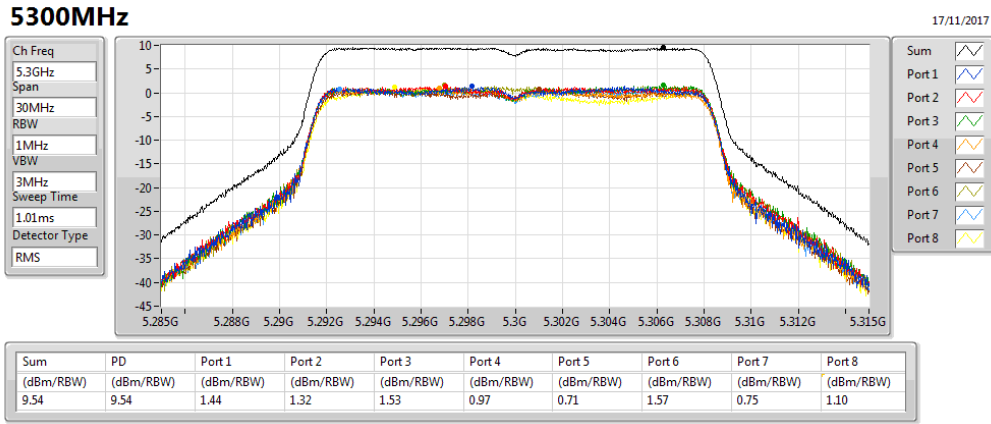

DG = Directional Gain; For UNII-1, UNII-2A and UNII-2C, RBW = 500kHz for 5.725-5.85GHz band / 1MHz for other band;
 PD = trace bin-by-bin of each transmits port summing can be performed maximum power density; Port X = Port X power density;

802.11a_Nss1,(6Mbps)_8TX

PSD

802.11a_Nss1,(6Mbps)_8TX

PSD

802.11a_Nss1,(6Mbps)_8TX

PSD

802.11a_Nss1,(6Mbps)_8TX

PSD