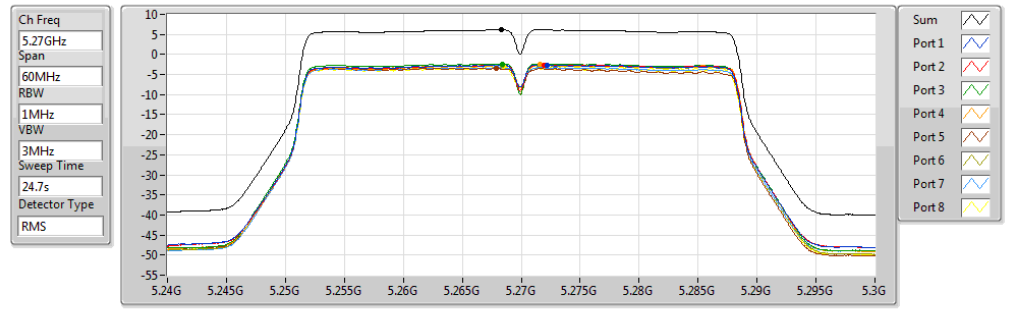

802.11ac VHT40-BF_Nss1,(MCS0)_8TX

PSD

5270MHz

17/11/2017

Sum	PD	Port 1	Port 2	Port 3	Port 4	Port 5	Port 6	Port 7	Port 8
(dBm/RBW)	(dBm/RBW)	(dBm/RBW)	(dBm/RBW)	(dBm/RBW)	(dBm/RBW)	(dBm/RBW)	(dBm/RBW)	(dBm/RBW)	(dBm/RBW)
6.13	6.13	-2.58	-2.67	-2.34	-2.56	-3.38	-2.75	-3.27	-2.89