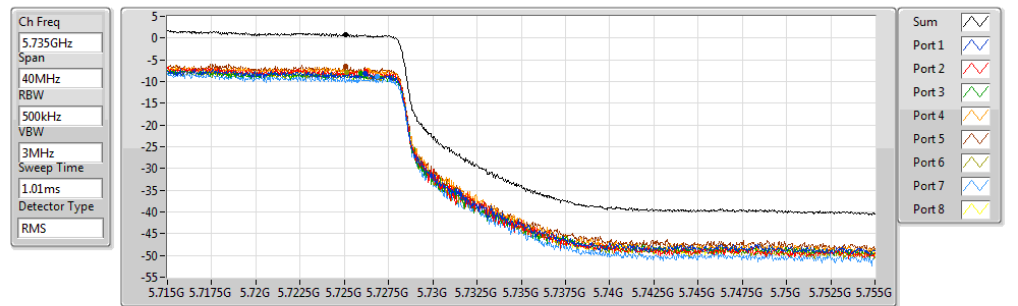

802.11ac VHT80_Nss2,(MCS0)_8TX

PSD

5690MHz Straddle 5.725-5.85GHz

20/11/2017

Sum (dBm/RBW)	PD (dBm/RBW)	Port 1 (dBm/RBW)	Port 2 (dBm/RBW)	Port 3 (dBm/RBW)	Port 4 (dBm/RBW)	Port 5 (dBm/RBW)	Port 6 (dBm/RBW)	Port 7 (dBm/RBW)	Port 8 (dBm/RBW)
0.76	0.76	-8.15	-7.61	-8.20	-7.39	-6.47	-7.80	-8.88	-8.11