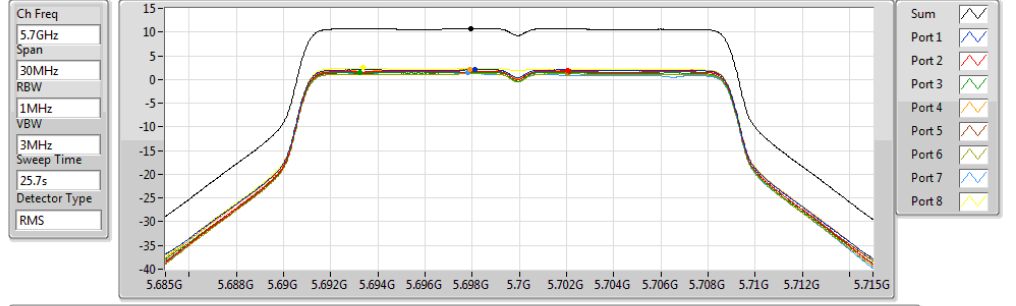

802.11ac VHT20_Nss2,(MCS0)_8TX

PSD

5700MHz

20/11/2017

Sum	PD	Port 1	Port 2	Port 3	Port 4	Port 5	Port 6	Port 7	Port 8
(dBm/RBW)	(dBm/RBW)	(dBm/RBW)	(dBm/RBW)	(dBm/RBW)	(dBm/RBW)	(dBm/RBW)	(dBm/RBW)	(dBm/RBW)	(dBm/RBW)
10.73	10.73	2.06	1.83	1.52	2.09	1.70	1.29	1.41	2.45