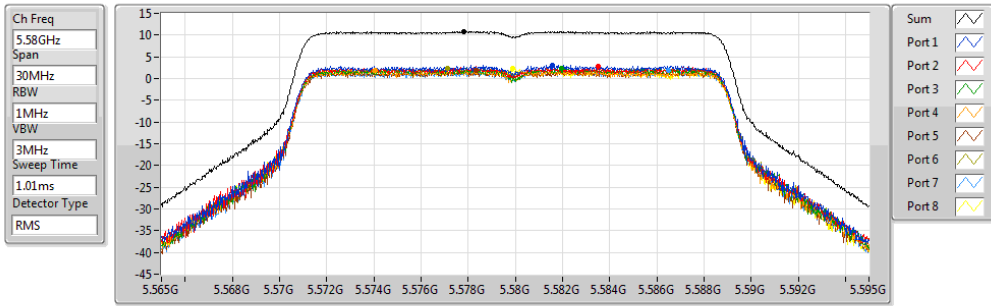

802.11ac VHT20-BF_Nss2,(MCS0)_8TX

PSD

5580MHz

17/11/2017

Sum	PD	Port 1	Port 2	Port 3	Port 4	Port 5	Port 6	Port 7	Port 8
(dBm/RBW)	(dBm/RBW)	(dBm/RBW)	(dBm/RBW)	(dBm/RBW)	(dBm/RBW)	(dBm/RBW)	(dBm/RBW)	(dBm/RBW)	(dBm/RBW)
10.85	10.85	3.13	2.73	2.44	1.99	1.86	2.38	1.78	2.39