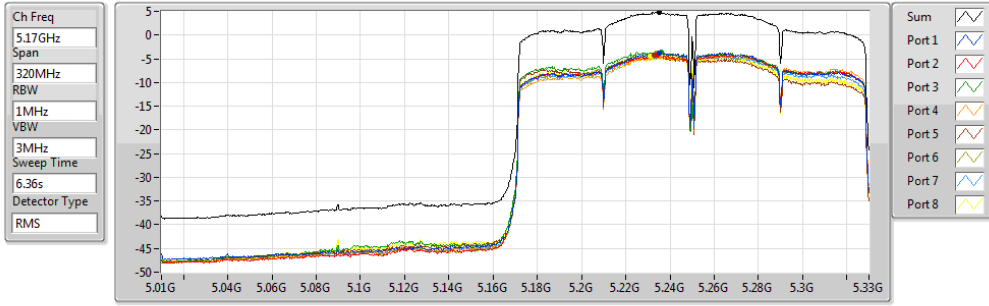

802.11ac VHT160-BF_Nss1,(MCS0)_8TX

PSD

5250MHz Straddle 5.15-5.25GHz

17/11/2017

Sum	PD	Port1	Port2	Port3	Port4	Port5	Port6	Port7	Port8
(dBm/RBW)	(dBm/RBW)	(dBm/RBW)	(dBm/RBW)	(dBm/RBW)	(dBm/RBW)	(dBm/RBW)	(dBm/RBW)	(dBm/RBW)	(dBm/RBW)
4.75	4.75	-3.75	-4.28	-3.54	-4.52	-4.32	-3.79	-4.55	-4.39

802.11ac VHT160-BF_Nss1,(MCS0)_8TX

PSD