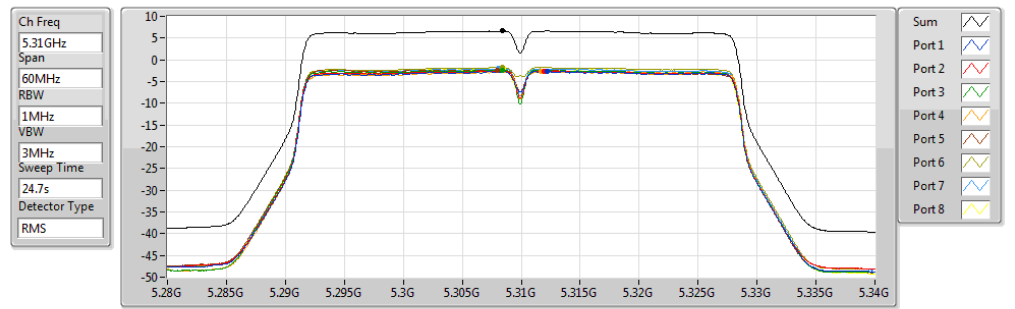

802.11ac VHT40-BF_Nss1,(MCS0)_8TX

PSD

5310MHz

17/11/2017

Sum	PD	Port 1	Port 2	Port 3	Port 4	Port 5	Port 6	Port 7	Port 8
(dBm/RBW)	(dBm/RBW)	(dBm/RBW)	(dBm/RBW)	(dBm/RBW)	(dBm/RBW)	(dBm/RBW)	(dBm/RBW)	(dBm/RBW)	(dBm/RBW)
6.63	6.63	-2.65	-2.64	-2.36	-2.55	-2.31	-1.78	-2.07	-2.04