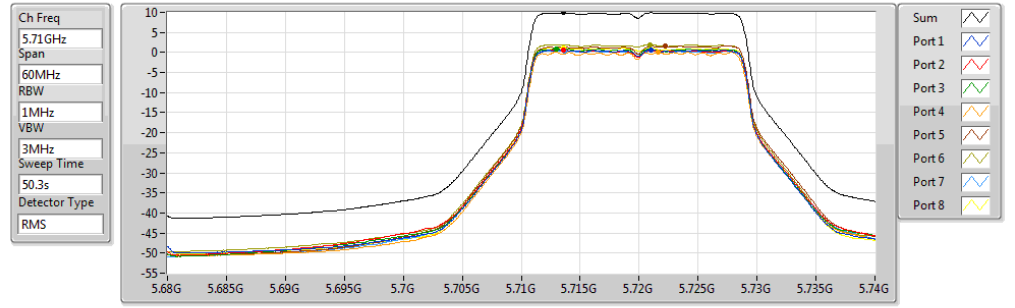

802.11ac VHT20-BF_Nss1,(MCS0)_8TX

PSD

5720MHz Straddle 5.47-5.725GHz

17/11/2017

Sum	PD	Port 1	Port 2	Port 3	Port 4	Port 5	Port 6	Port 7	Port 8
(dBm/RBW)	(dBm/RBW)	(dBm/RBW)	(dBm/RBW)	(dBm/RBW)	(dBm/RBW)	(dBm/RBW)	(dBm/RBW)	(dBm/RBW)	(dBm/RBW)
9.88	9.88	0.71	0.58	0.91	0.07	1.55	1.94	0.45	1.20