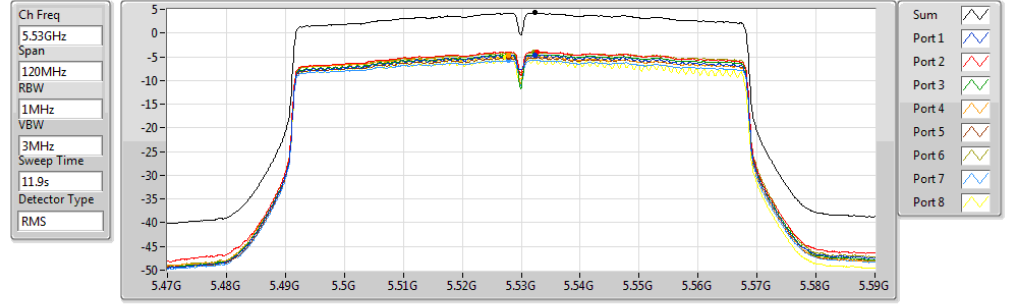

802.11ac VHT80-BF_Nss1,(MCS0)_8TX

PSD

5530MHz

17/11/2017

Sum (dBm/RBW)	PD (dBm/RBW)	Port 1 (dBm/RBW)	Port 2 (dBm/RBW)	Port 3 (dBm/RBW)	Port 4 (dBm/RBW)	Port 5 (dBm/RBW)	Port 6 (dBm/RBW)	Port 7 (dBm/RBW)	Port 8 (dBm/RBW)
4.26	4.26	-4.58	-3.93	-4.44	-4.72	-5.18	-4.04	-5.73	-5.16