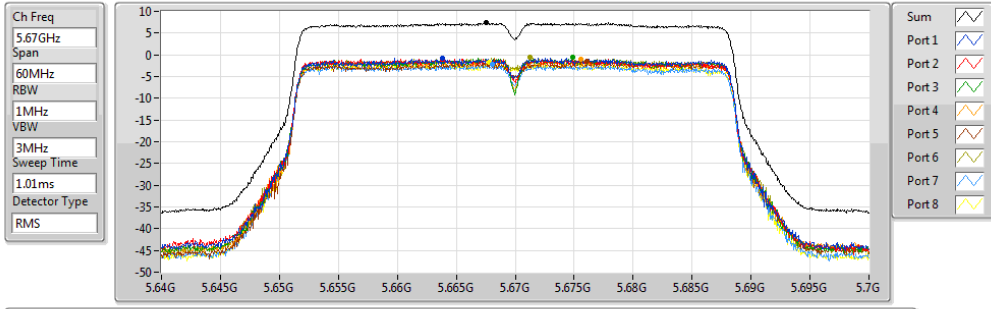

802.11ac VHT40-BF_Nss2,(MCS0)_8TX

PSD

5670MHz

17/11/2017

Sum (dBm/RBW)	PD (dBm/RBW)	Port 1 (dBm/RBW)	Port 2 (dBm/RBW)	Port 3 (dBm/RBW)	Port 4 (dBm/RBW)	Port 5 (dBm/RBW)	Port 6 (dBm/RBW)	Port 7 (dBm/RBW)	Port 8 (dBm/RBW)
7.40	7.40	-0.68	-0.95	-0.48	-1.12	-1.37	-0.66	-2.27	-1.66