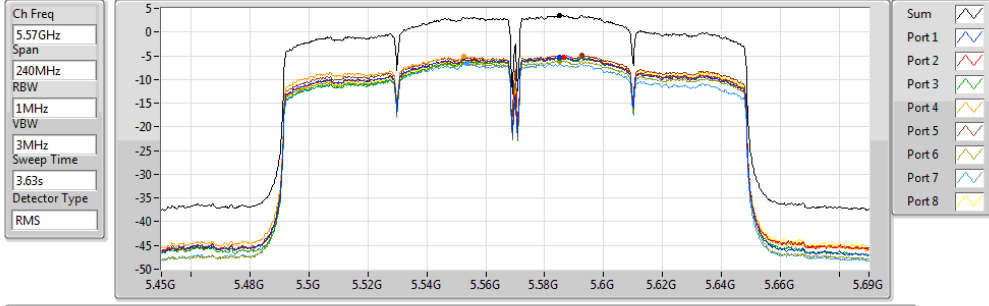

802.11ac VHT160_Nss2,(MCS0)_8TX

PSD

5570MHz

20/11/2017

Sum	PD	Port1	Port2	Port3	Port4	Port5	Port6	Port7	Port8
(dBm/RBW)	(dBm/RBW)	(dBm/RBW)	(dBm/RBW)	(dBm/RBW)	(dBm/RBW)	(dBm/RBW)	(dBm/RBW)	(dBm/RBW)	(dBm/RBW)
3.50	3.50	-5.29	-5.30	-5.50	-5.15	-4.79	-6.08	-6.68	-5.30