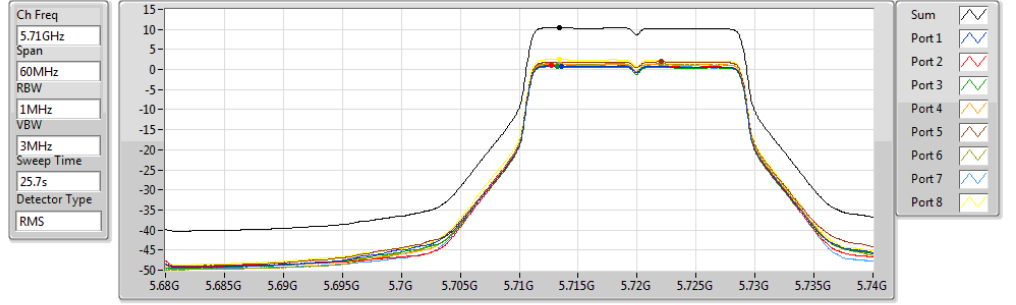

802.11ac VHT20_Nss2,(MCS0)_8TX

PSD

5720MHz Straddle 5.47-5.725GHz

20/11/2017

Sum	PD	Port 1	Port 2	Port 3	Port 4	Port 5	Port 6	Port 7	Port 8
(dBm/RBW)	(dBm/RBW)	(dBm/RBW)	(dBm/RBW)	(dBm/RBW)	(dBm/RBW)	(dBm/RBW)	(dBm/RBW)	(dBm/RBW)	(dBm/RBW)
10.43	10.43	0.91	0.97	0.71	1.40	1.97	1.49	1.41	2.60