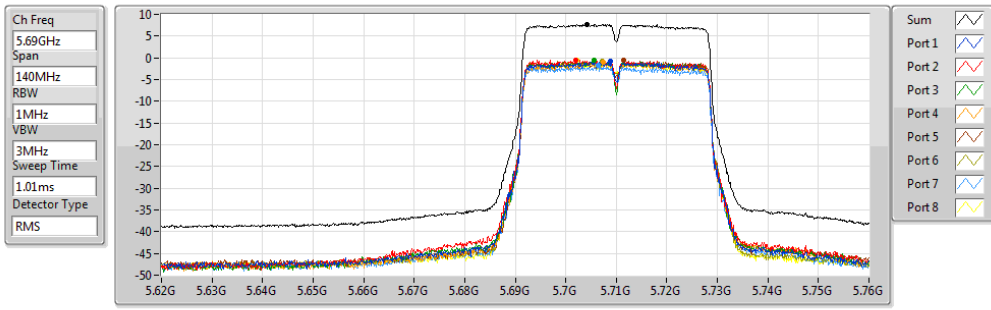

802.11ac VHT40-BF_Nss2,(MCS0)_8TX

PSD

5710MHz Straddle 5.47-5.725GHz

17/11/2017

Sum (dBm/RBW)	PD (dBm/RBW)	Port 1 (dBm/RBW)	Port 2 (dBm/RBW)	Port 3 (dBm/RBW)	Port 4 (dBm/RBW)	Port 5 (dBm/RBW)	Port 6 (dBm/RBW)	Port 7 (dBm/RBW)	Port 8 (dBm/RBW)
7.68	7.68	-0.87	-0.45	-0.64	-1.12	-0.63	-0.67	-1.80	-0.59