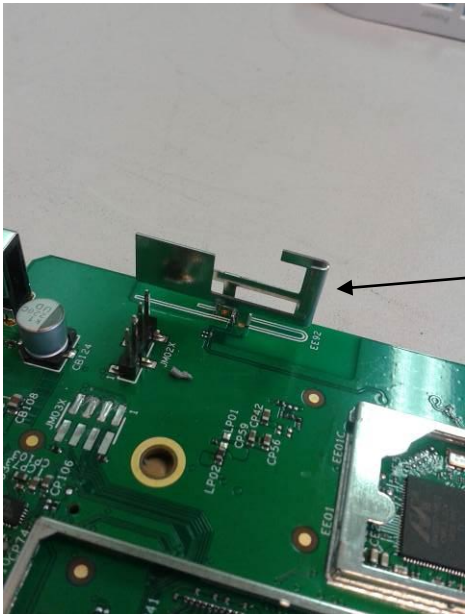

# UIW4010ECH Exploded View

Technicolor 20160531  
JM LE FOULGOC

Wifi 2.4GHz / 5GHz  
PCB antenna

Bluetooth antenna

Wifi 2.4GHz / 5GHz  
antenna