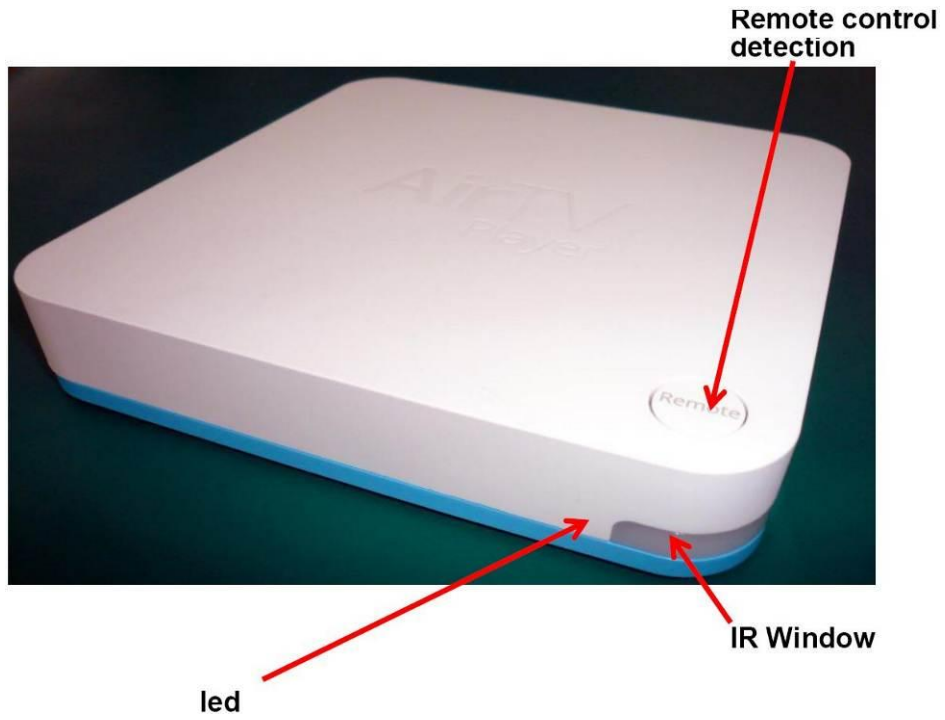

FCC ID: G95-UIW4010ECH
IC: 431C-UIW4010ECH

External Photos

Top view

Front View

Back side view

Right View

Left view

Bottom view