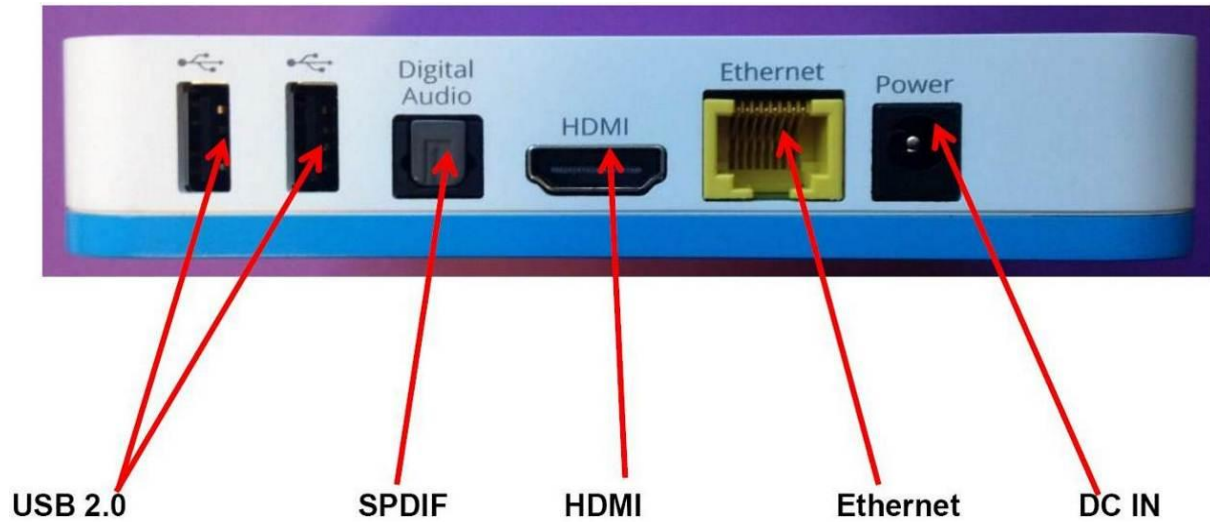

FCC ID: G95-UIW4010ECH
IC: 431C-UIW4010ECH

External Photos

Top view

Front View

Back side view

Right View

Left view

Bottom view