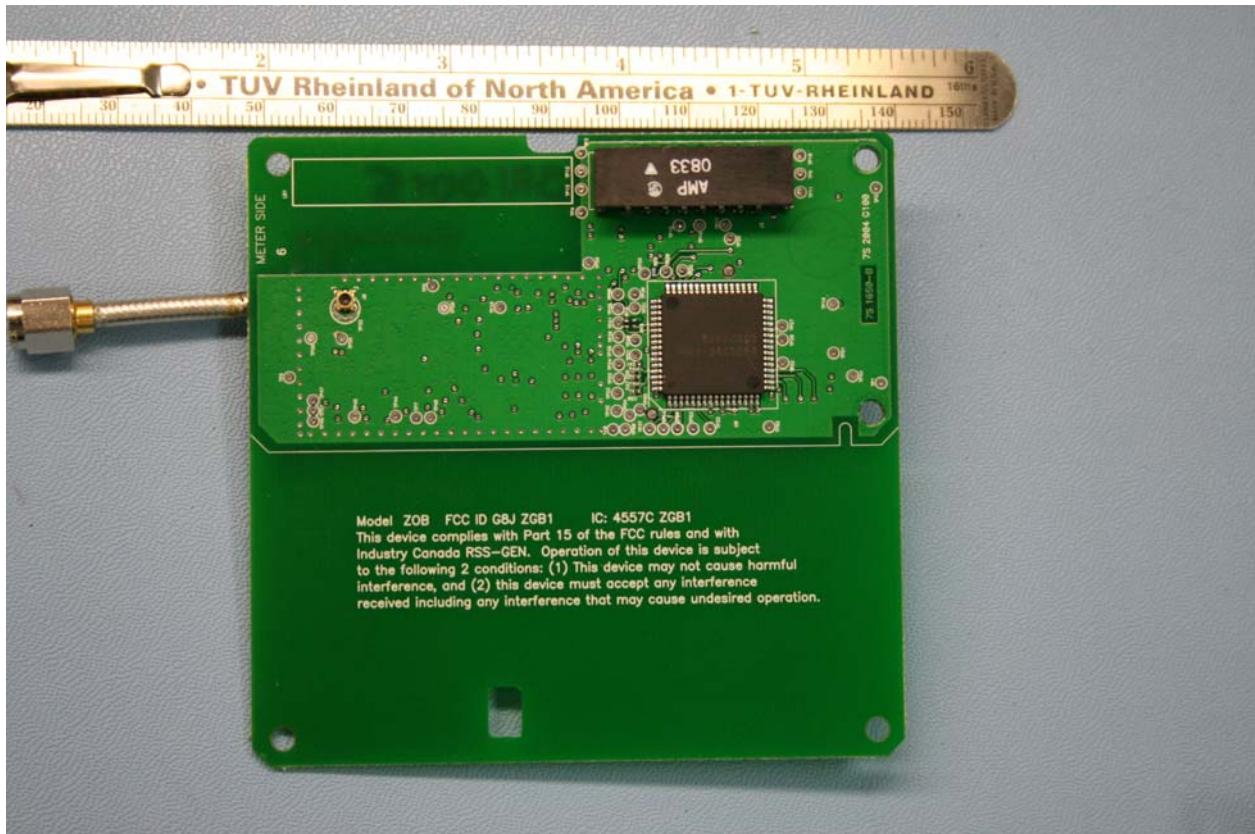

Internal Label and Location

EUT Name: 2.4 GHz Communications Option Board

EUT Model: ZOB

FCC ID: G8J ZGB1

IC: 4557C-ZGB1

FCC Title 47, Part 15, SubpartC, RSS-210 Issue 7

Prepared for:

John Casaer
Elster Integrated Solutions, LLC
208 South Rogers Lane
Raleigh, NC 27610
Tel: 919-250-5475
Fax: 919-250-5439

Internal Label:

Photo of Label on EUT

Photo of Label location on back of EUT