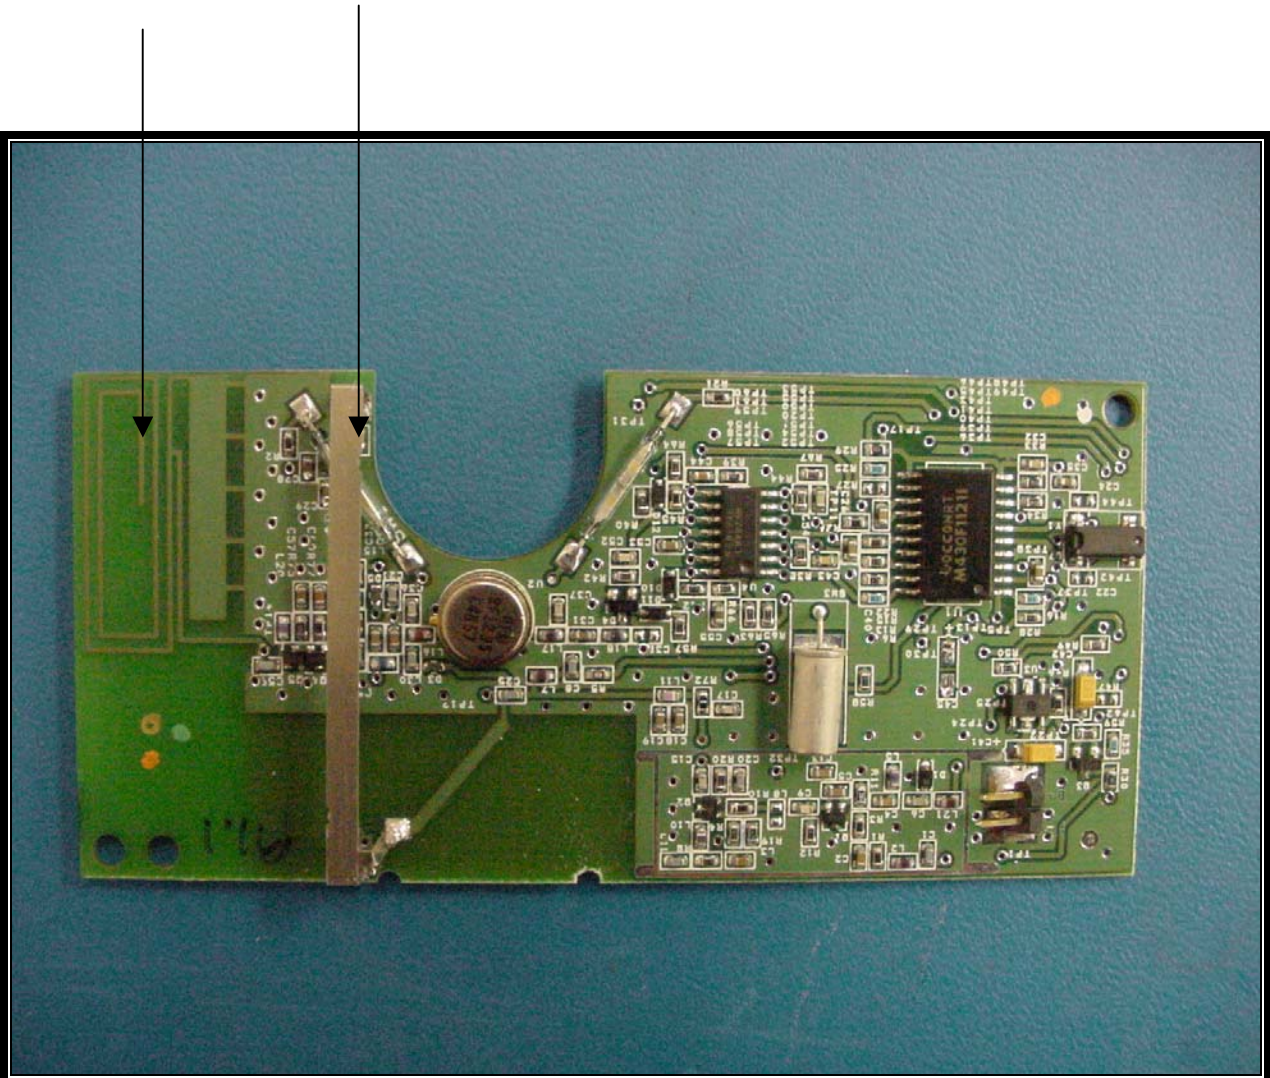

APPENDIX A: ANTENNA SPECIFICATIONS

RX antenna

TX antenna

PHOTOGRAPH 1:

ANTENNA LOCATION

Echo Gas Transponder Antenna Specifications

The Echo Gas Transponder uses two (2) antennas; one for transmitting, and one for receiving. These antennas are integral to the product design. No external or purchased antennas are applicable to use with the product.