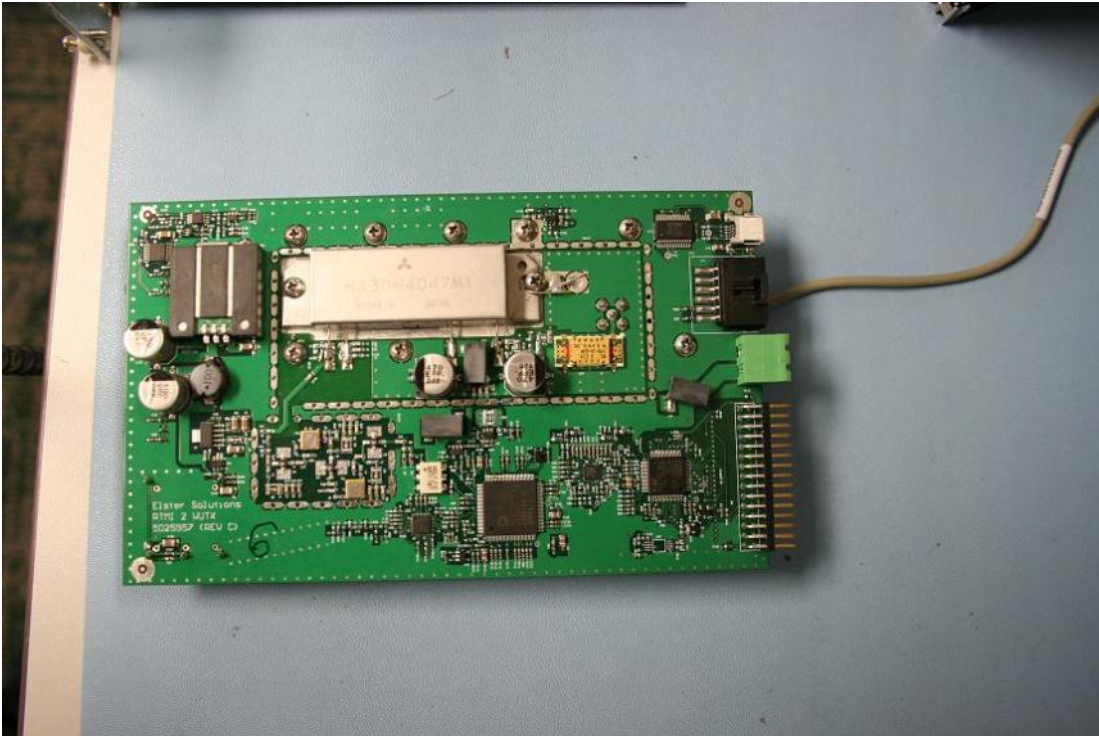

Internal Photos:

Figure 1: View of EUT top cover open

Figure 2: View of EUT with the rear cover opened

Figure 3: Top View of new Single Board Computer

Figure 4: Bottom View of new Single Board Computer

Figure 5: Front View of TX/Power Mgr Assembly

Figure 6: Top View of TX/Power Mgr Assembly

Figure 7: Top view of Power Management Board

Figure 8: Bottom view of Power Management Board

Figure 9: Top view of Wake-Up TX board

Figure 10: Bottom view of Wake-Up TX board

Figure 11: Front View of Energy Axis Assembly

Figure 12: Top of LANOB Boards

Figure 13: Bottom of LANOB Carrier