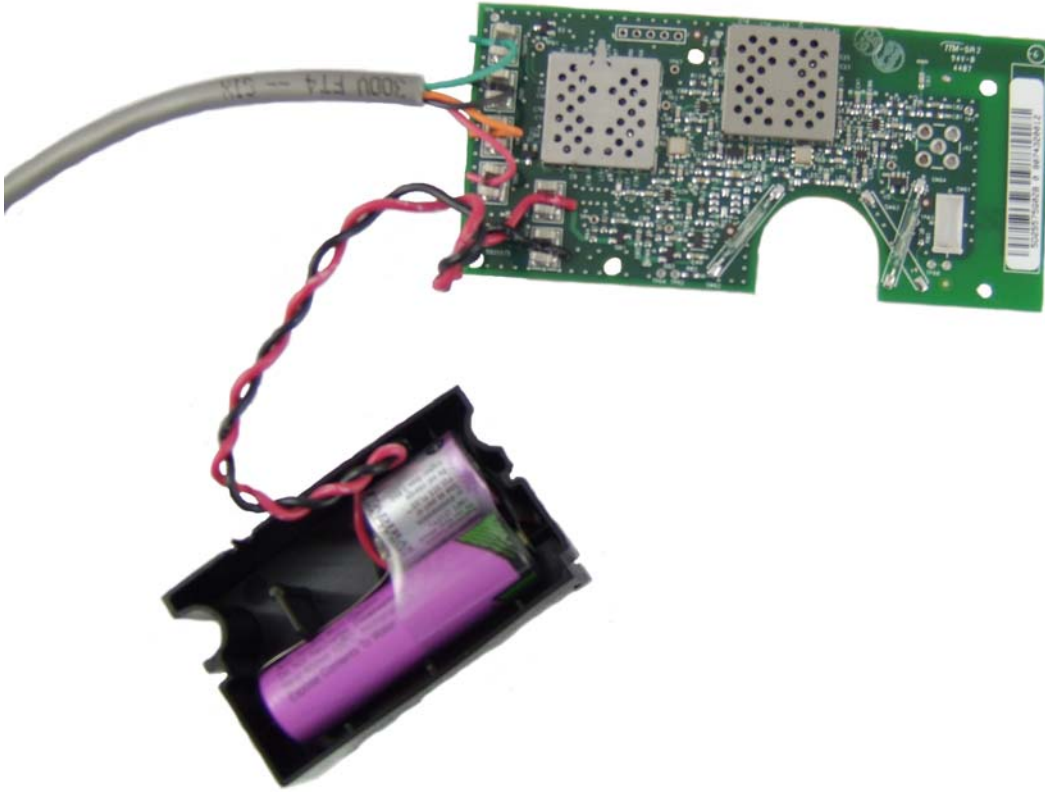

Elster Integrated Solutions, LLC
208 S. Rogers Lane
Raleigh, NC 27610

EnergyAxis Gas Module (Model #5D25575)

Internal And External Photos

Figure 1. EnergyAxis Gas Module with battery and switch cable (SHIELD COVERS REMOVED)

Figure 2. EnergyAxis Gas Module with Battery and Switch Cable (SHIELD COVERS IN PLACE)

FCC/IC ID LABEL
GOES HERE

"L"-SHAPED
SLOT ANTENNA

Figure 3. EnergyAxis Gas Module, rear. Battery and Switch cable are not shown.

Figure 4. EnergyAxis Gas Module in typical gas meter housing (American, Standalone), with cover removed to show the module.