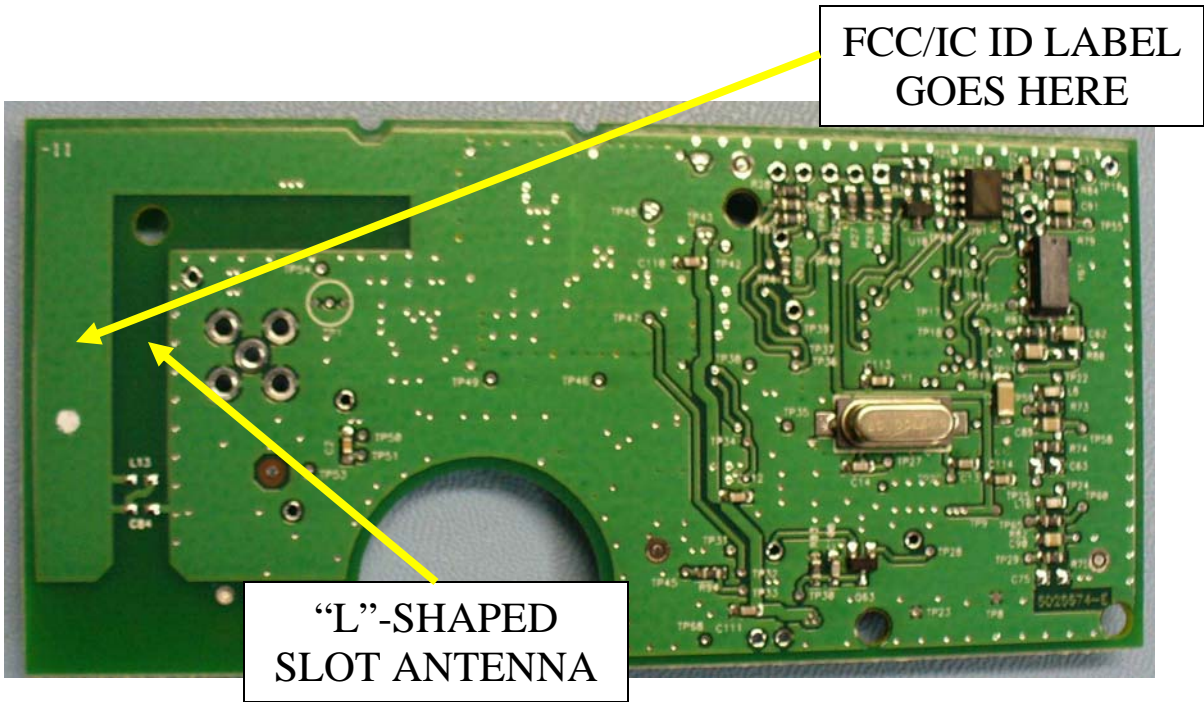

Elster Integrated Solutions, LLC
208 S. Rogers Lane
Raleigh, NC 27610

EnergyAxis Gas Module (Model #5D25575)

Internal And External Photos

Figure 1. EnergyAxis Gas Module with battery and switch cable (SHIELD COVERS REMOVED)

Figure 2. EnergyAxis Gas Module with Battery and Switch Cable (SHIELD COVERS IN PLACE)

FCC/IC ID LABEL
GOES HERE

"L"-SHAPED
SLOT ANTENNA

Figure 3. EnergyAxis Gas Module, rear. Battery and Switch cable are not shown.

Figure 4. EnergyAxis Gas Module in typical gas meter housing (American, Standalone), with cover removed to show the module.