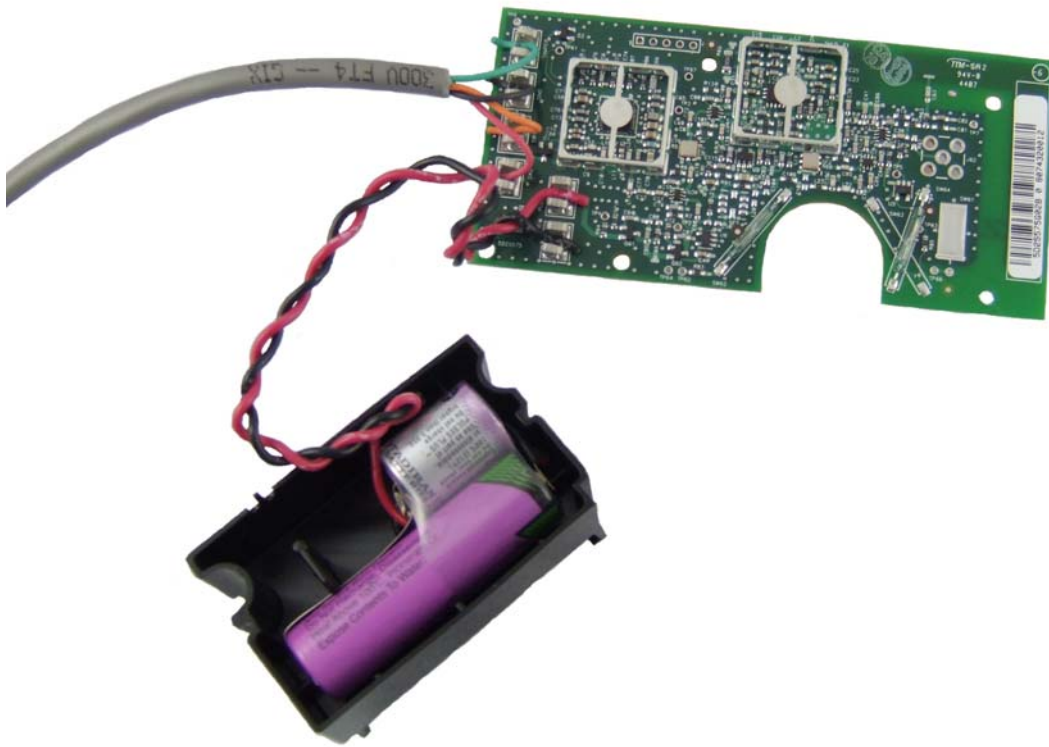

Elster Integrated Solutions, LLC
208 S. Rogers Lane
Raleigh, NC 27610

EnergyAxis Gas Module (Model #5D25575)

Internal And External Photos

Figure 1. EnergyAxis Gas Module with battery and switch cable (SHIELD COVERS REMOVED)

Figure 2. EnergyAxis Gas Module with Battery and Switch Cable (SHIELD COVERS IN PLACE)

FCC/IC ID LABEL
GOES HERE

"L"-SHAPED
SLOT ANTENNA

Figure 3. EnergyAxis Gas Module, rear. Battery and Switch cable are not shown.

Figure 4. EnergyAxis Gas Module in typical gas meter housing (American, Standalone), with cover removed to show the module.