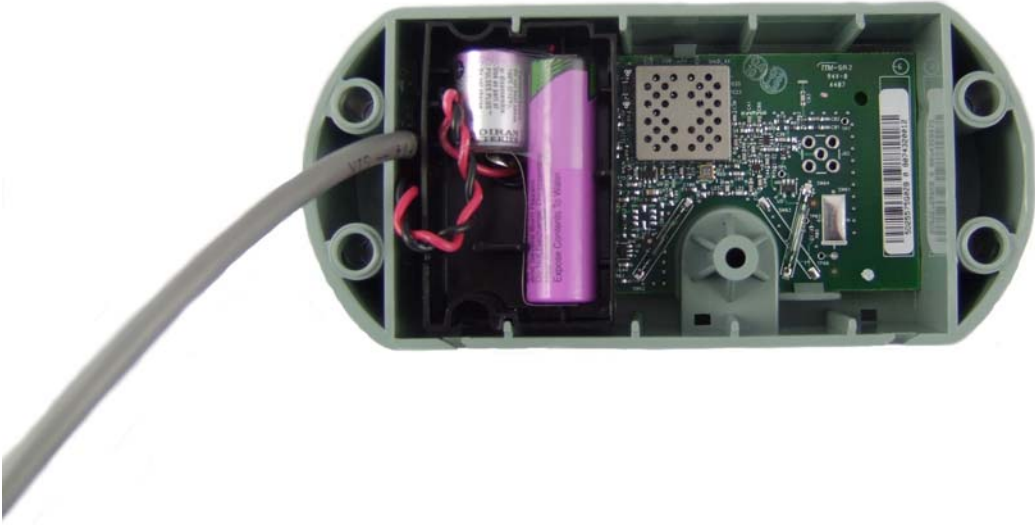

Elster Integrated Solutions, LLC
208 S. Rogers Lane
Raleigh, NC 27610

EnergyAxis Gas Module (Model #5D25575)

Internal And External Photos

Figure 1. EnergyAxis Gas Module with battery and switch cable (SHIELD COVERS REMOVED)

Figure 2. EnergyAxis Gas Module with Battery and Switch Cable (SHIELD COVERS IN PLACE)

FCC/IC ID LABEL
GOES HERE

"L"-SHAPED
SLOT ANTENNA

Figure 3. EnergyAxis Gas Module, rear. Battery and Switch cable are not shown.

Figure 4. EnergyAxis Gas Module in typical gas meter housing (American, Standalone), with cover removed to show the module.