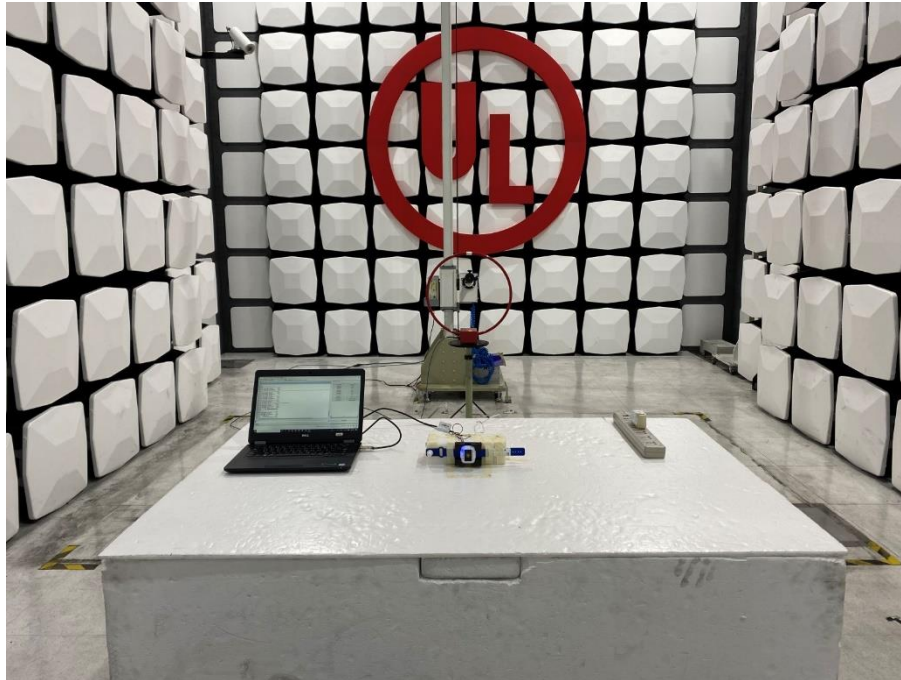

9 kHz ~ 30 MHz

Underwriters Laboratories Taiwan Co., Ltd.

Building B and Building E, No. 372-7, Sec. 4, Zhongxing Rd., Zhudong Township, Hsinchu County, Taiwan

Telephone : +886-2-7737-3000

Facsimile (FAX) : +886-3-583-7948