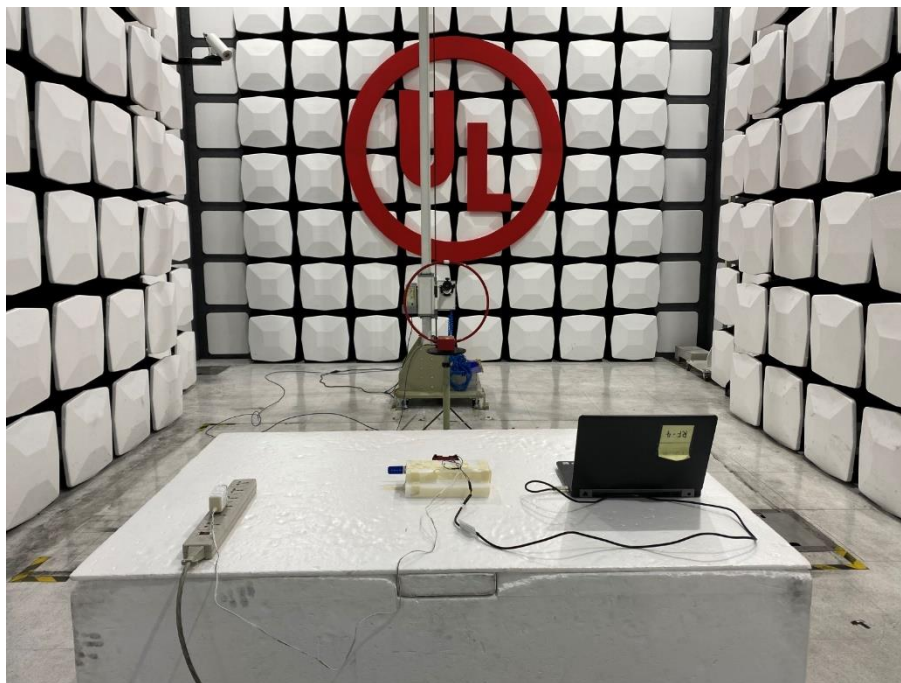

9 kHz ~ 30 MHz

Underwriters Laboratories Taiwan Co., Ltd.

Building B and Building E, No. 372-7, Sec. 4, Zhongxing Rd., Zhudong Township, Hsinchu County, Taiwan

Telephone : +886-2-7737-3000

Facsimile (FAX) : +886-3-583-7948