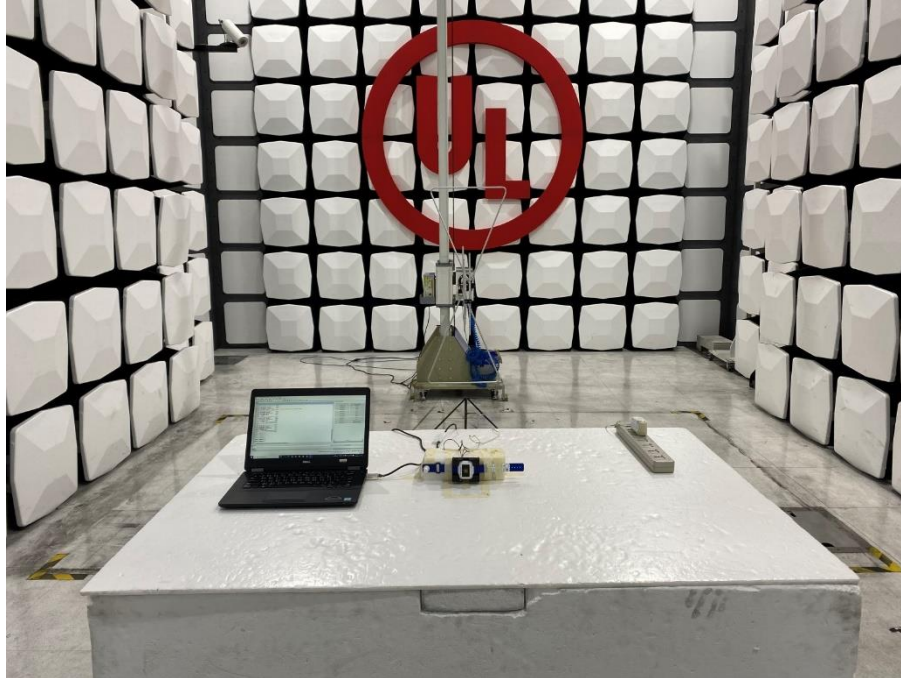

30 MHz ~ 1 GHz

Underwriters Laboratories Taiwan Co., Ltd.

Building B and Building E, No. 372-7, Sec. 4, Zhongxing Rd., Zhudong Township, Hsinchu County, Taiwan

Telephone : +886-2-7737-3000

Facsimile (FAX) : +886-3-583-7948