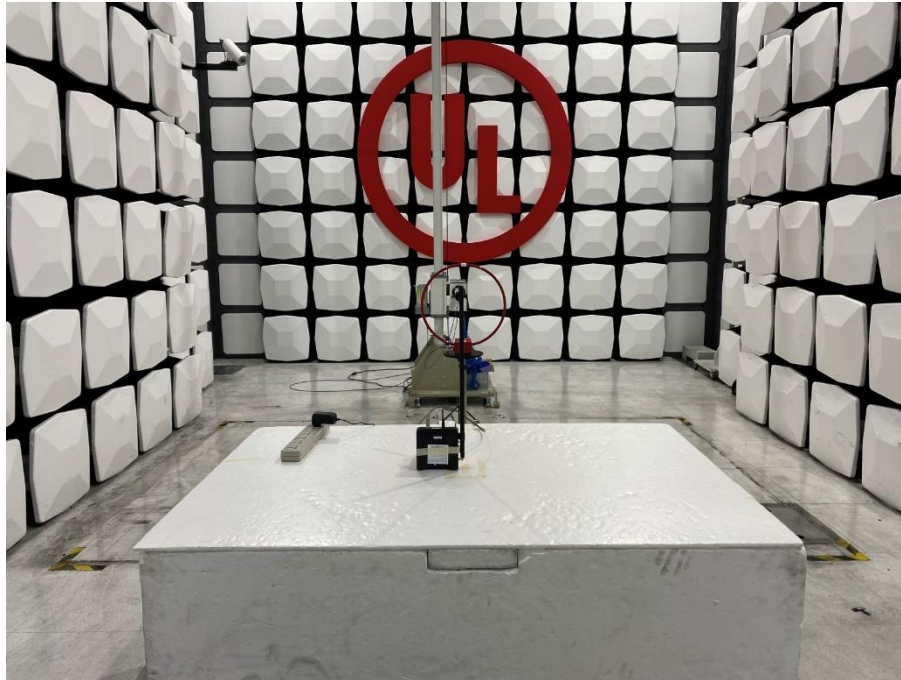

9 kHz ~ 30 MHz

Underwriters Laboratories Taiwan Co., Ltd.

Building B and Building E, No. 372-7, Sec. 4, Zhongxing Rd., Zhudong Township, Hsinchu County, Taiwan

Telephone : +886-2-7737-3000

Facsimile (FAX) : +886-3-583-7948