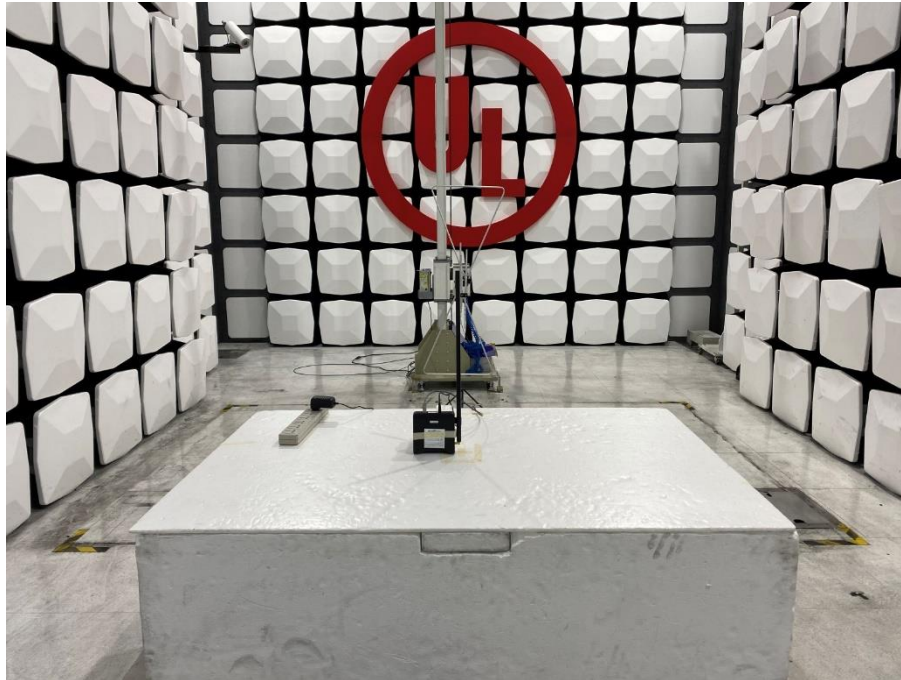

30 MHz ~ 1 GHz

Underwriters Laboratories Taiwan Co., Ltd.

Building B and Building E, No. 372-7, Sec. 4, Zhongxing Rd., Zhudong Township, Hsinchu County, Taiwan

Telephone : +886-2-7737-3000

Facsimile (FAX) : +886-3-583-7948