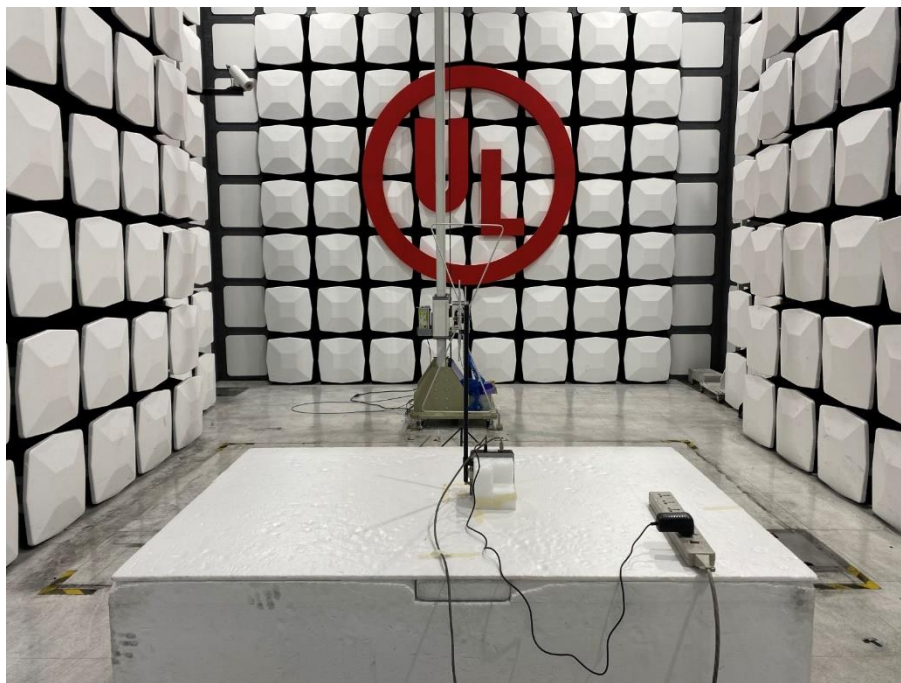

30 MHz ~ 1 GHz

Underwriters Laboratories Taiwan Co., Ltd.

Building B and Building E, No. 372-7, Sec. 4, Zhongxing Rd., Zhudong Township, Hsinchu County, Taiwan

Telephone : +886-2-7737-3000

Facsimile (FAX) : +886-3-583-7948