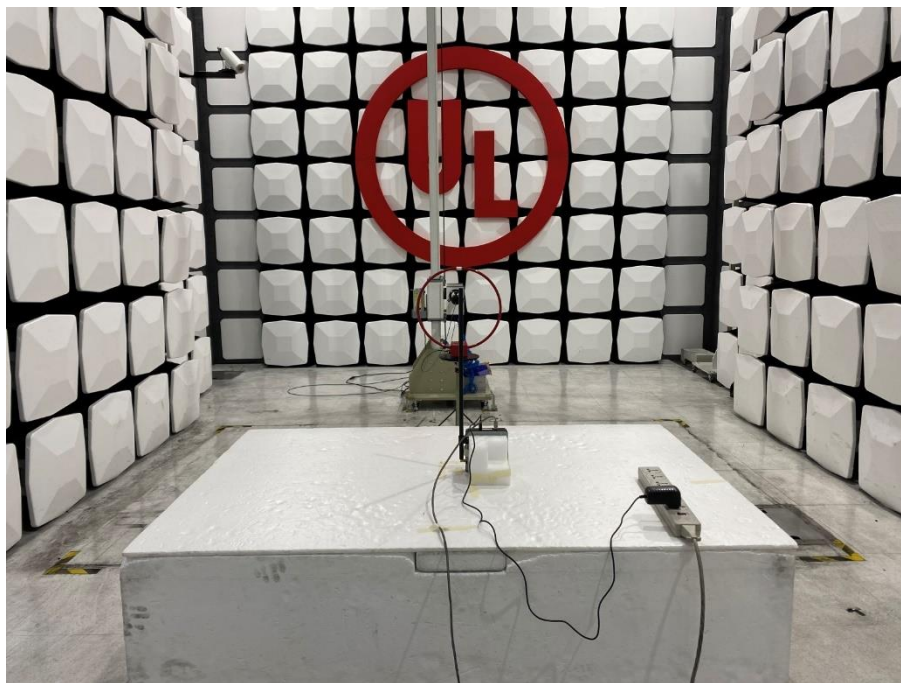

9 kHz ~ 30 MHz

Underwriters Laboratories Taiwan Co., Ltd.

Building B and Building E, No. 372-7, Sec. 4, Zhongxing Rd., Zhudong Township, Hsinchu County, Taiwan

Telephone : +886-2-7737-3000

Facsimile (FAX) : +886-3-583-7948