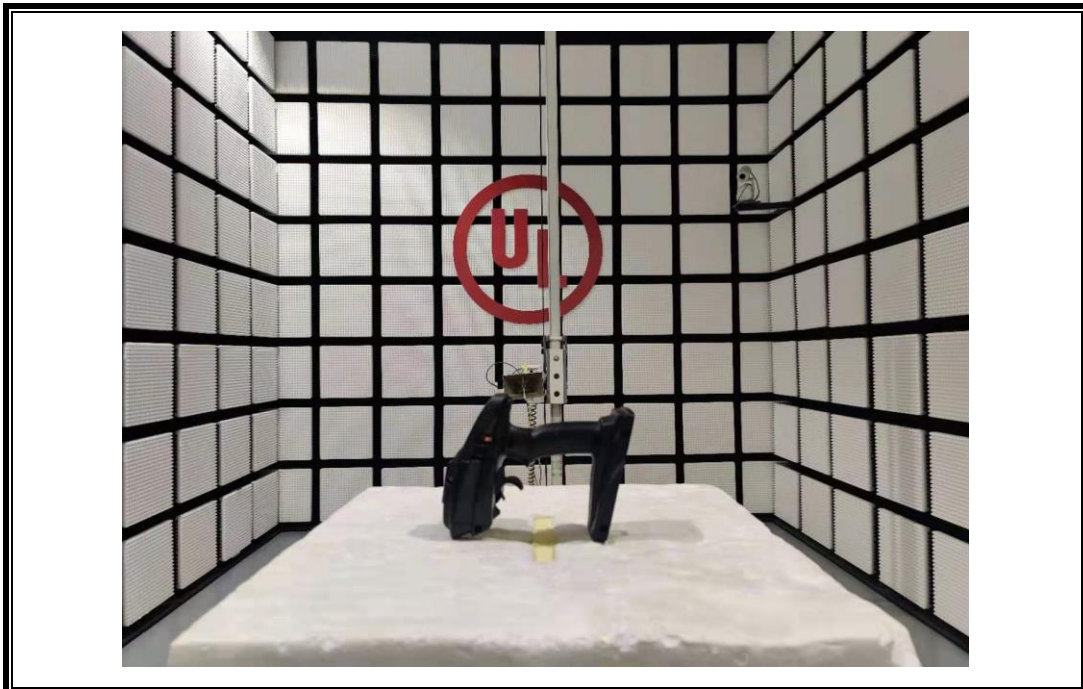

Appendix II

Setup Photographs

RADIATED RF MEASUREMENT SETUP (30MHz ~ 1 GHz)

RADIATED RF MEASUREMENT SETUP (Below 30MHz)

RADIATED RF MEASUREMENT SETUP (Above 1G – X axis)

RADIATED RF MEASUREMENT SETUP (Above 1G – Y axis)

RADIATED RF MEASUREMENT SETUP (Above 1G – Z axis)