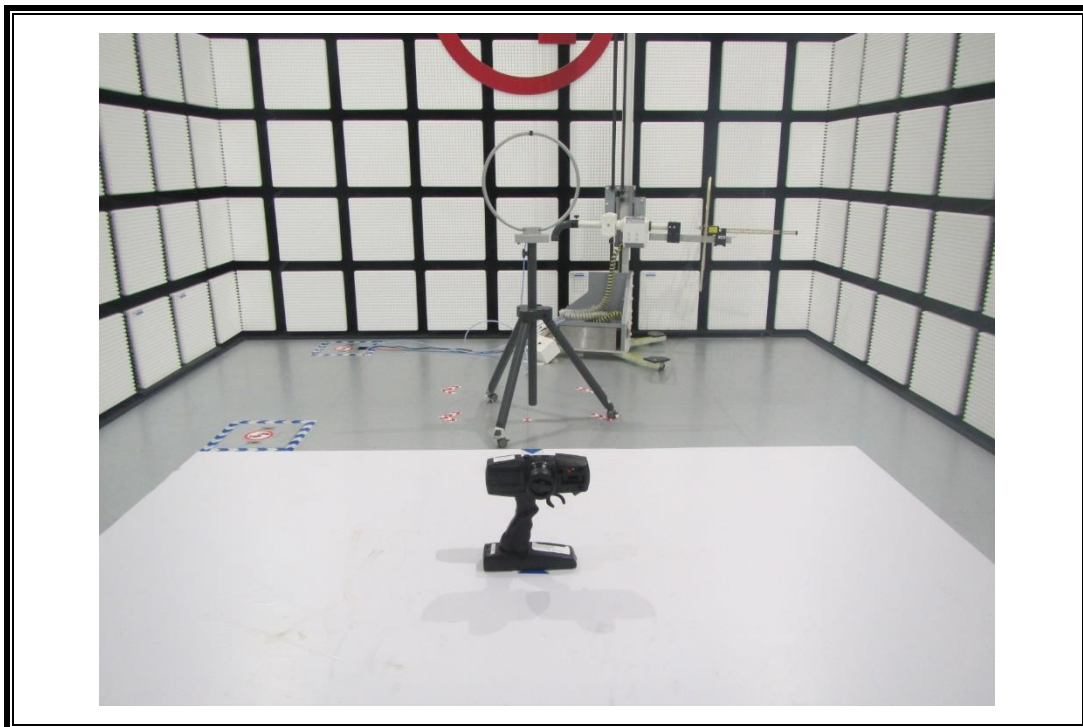

# **Setup Photographs**

RADIATED RF MEASUREMENT SETUP (30MHz ~ 1 GHz)

RADIATED RF MEASUREMENT SETUP (Below 30MHz)

RADIATED RF MEASUREMENT SETUP (Above 1G – X axis)

RADIATED RF MEASUREMENT SETUP (Above 1G – Y axis)

RADIATED RF MEASUREMENT SETUP (Above 1G – Z axis)