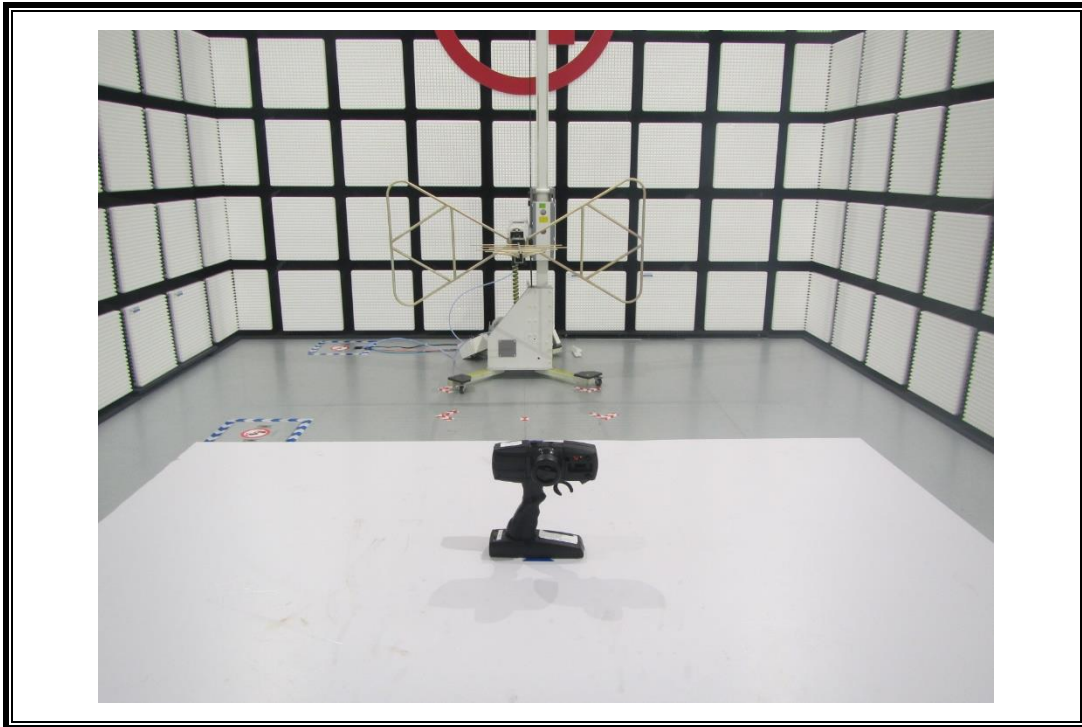

# **Setup Photographs**

RADIATED RF MEASUREMENT SETUP (30MHz ~ 1 GHz)

RADIATED RF MEASUREMENT SETUP (Below 30MHz)

RADIATED RF MEASUREMENT SETUP (Above 1G – X axis)

RADIATED RF MEASUREMENT SETUP (Above 1G – Y axis)

RADIATED RF MEASUREMENT SETUP (Above 1G – Z axis)