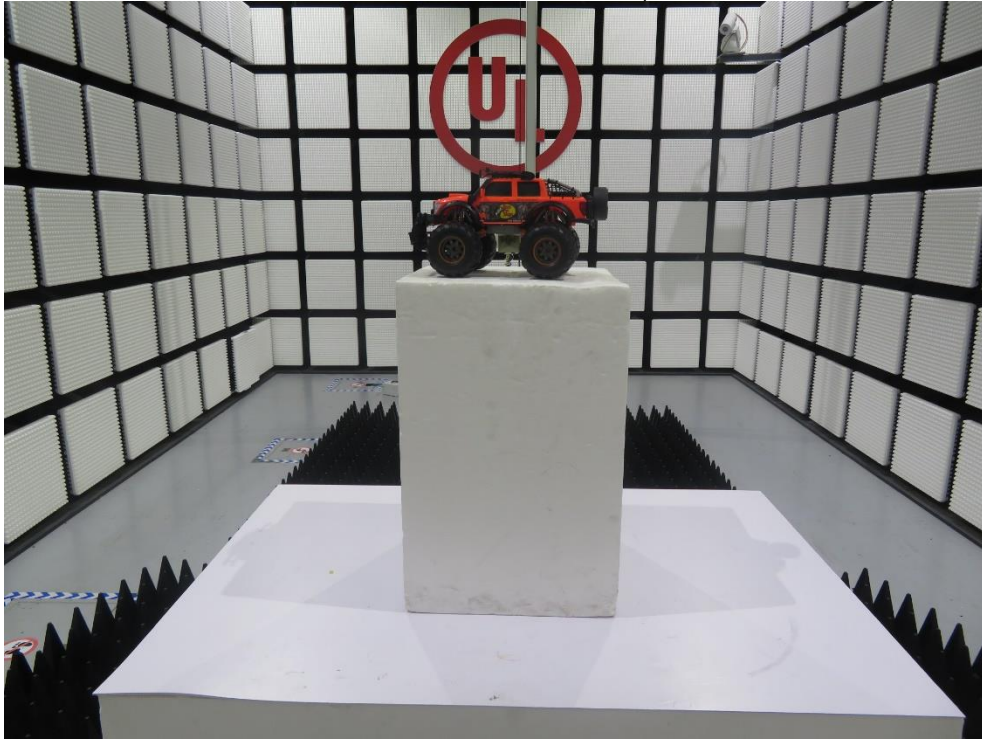

# **Setup Photographs**

RADIATED RF MEASUREMENT SETUP (30MHz ~ 1 GHz)

RADIATED RF MEASUREMENT SETUP (Below 30MHz)

RADIATED RF MEASUREMENT SETUP (Above 1G – X axis)

RADIATED RF MEASUREMENT SETUP (Above 1G – X axis)

RADIATED RF MEASUREMENT SETUP (Above 1G – Y axis)

RADIATED RF MEASUREMENT SETUP (Above 1G – Z axis)