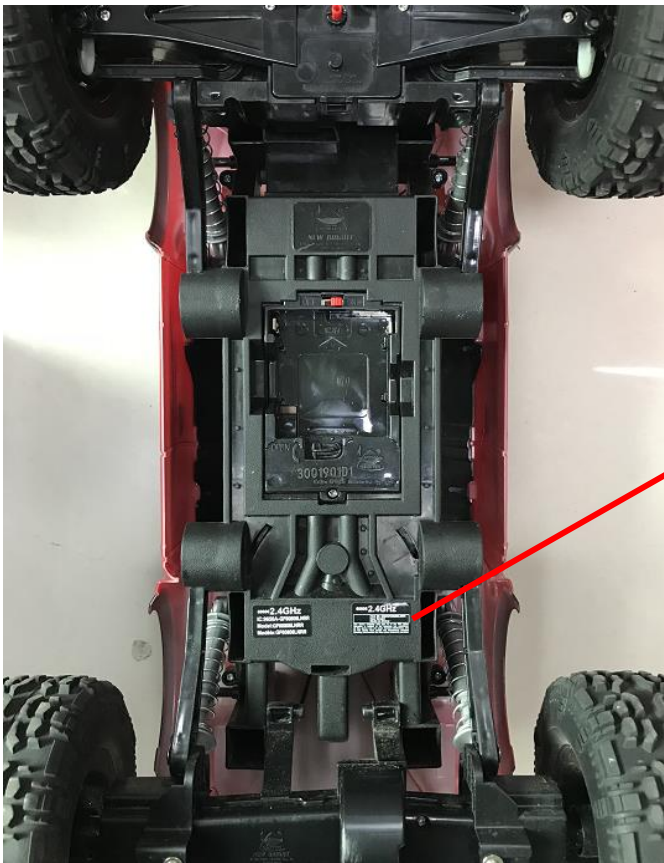

FCC Label

60806 2.4GHz

FCC ID: G6DGF60806LNRR
New Bright
Made in China

This device complies with part 15 of the FCC Rules. Operation is subject to the following two conditions: (1) This device may not cause harmful interference, and (2) this device must accept any interference received, including interference that may cause undesired operation.