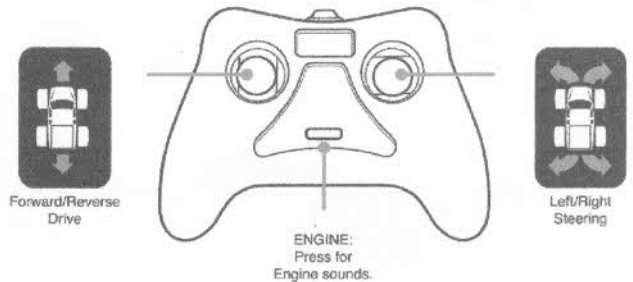

U.S. Toy Sales and Marketing Co. Inc.
30260 Oak Creek Drive – 2nd Floor
Wixom MI 48393
1-877-624-8697
<http://www.newbright.com/>