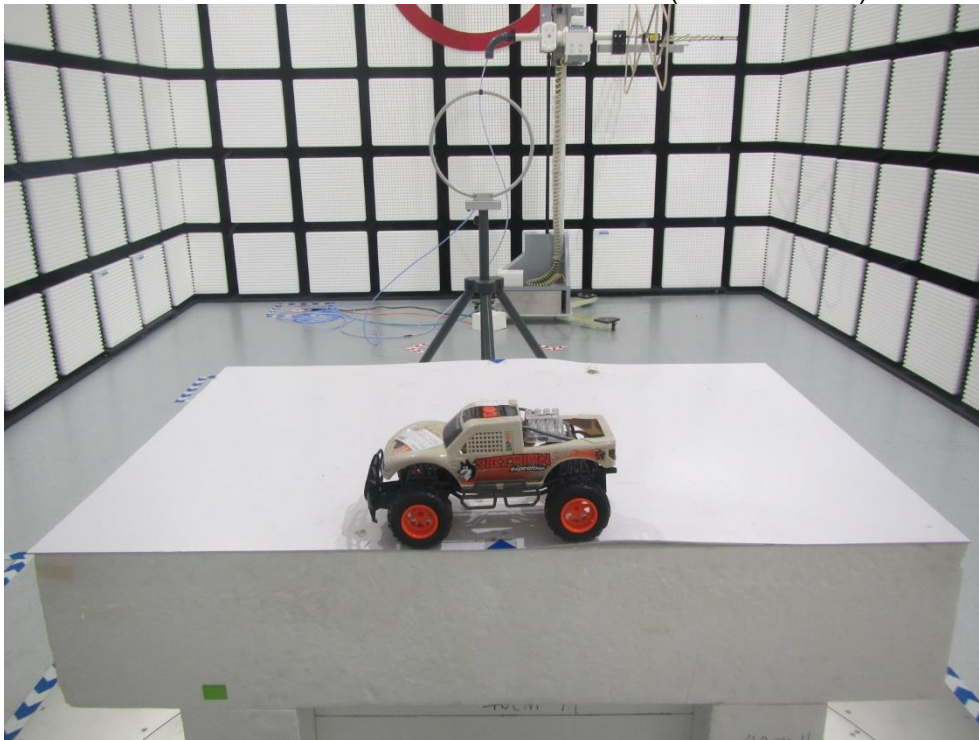

# **Setup Photographs**

RADIATED RF MEASUREMENT SETUP (30MHz ~ 1 GHz)

RADIATED RF MEASUREMENT SETUP (Below 30MHz)

RADIATED RF MEASUREMENT SETUP (Above 1G – X axis)

RADIATED RF MEASUREMENT SETUP (Above 1G – Y axis)

RADIATED RF MEASUREMENT SETUP (Above 1G – Z axis)