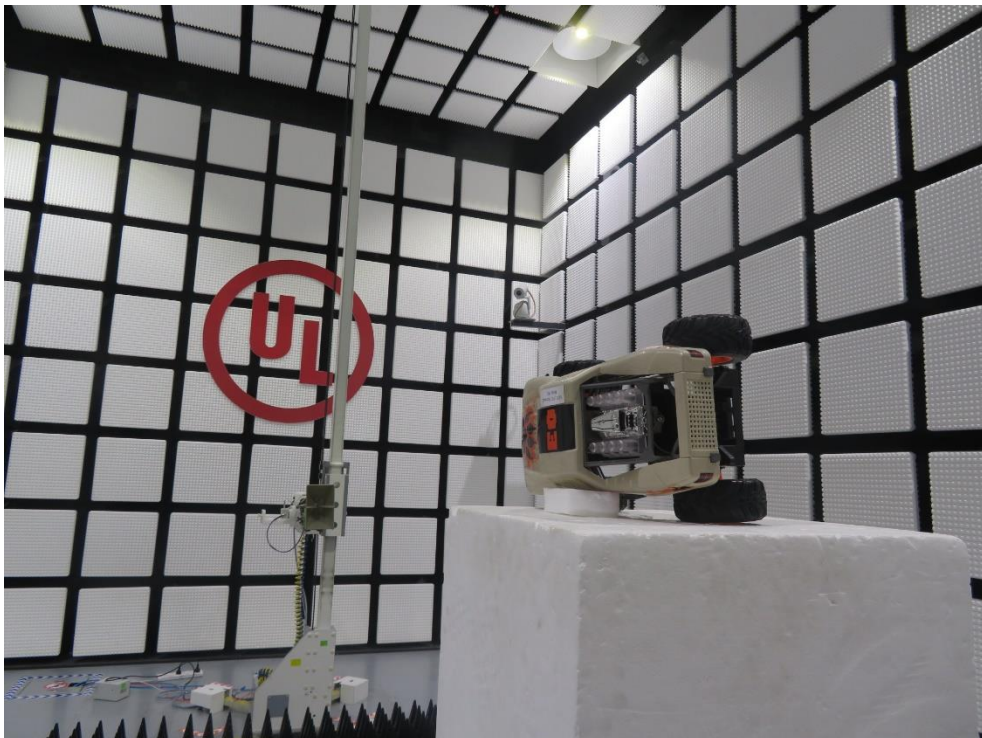

# **Setup Photographs**

RADIATED RF MEASUREMENT SETUP (30MHz ~ 1 GHz)

RADIATED RF MEASUREMENT SETUP (Below 30MHz)

RADIATED RF MEASUREMENT SETUP (Above 1G – X axis)

RADIATED RF MEASUREMENT SETUP (Above 1G – Y axis)

RADIATED RF MEASUREMENT SETUP (Above 1G – Z axis)