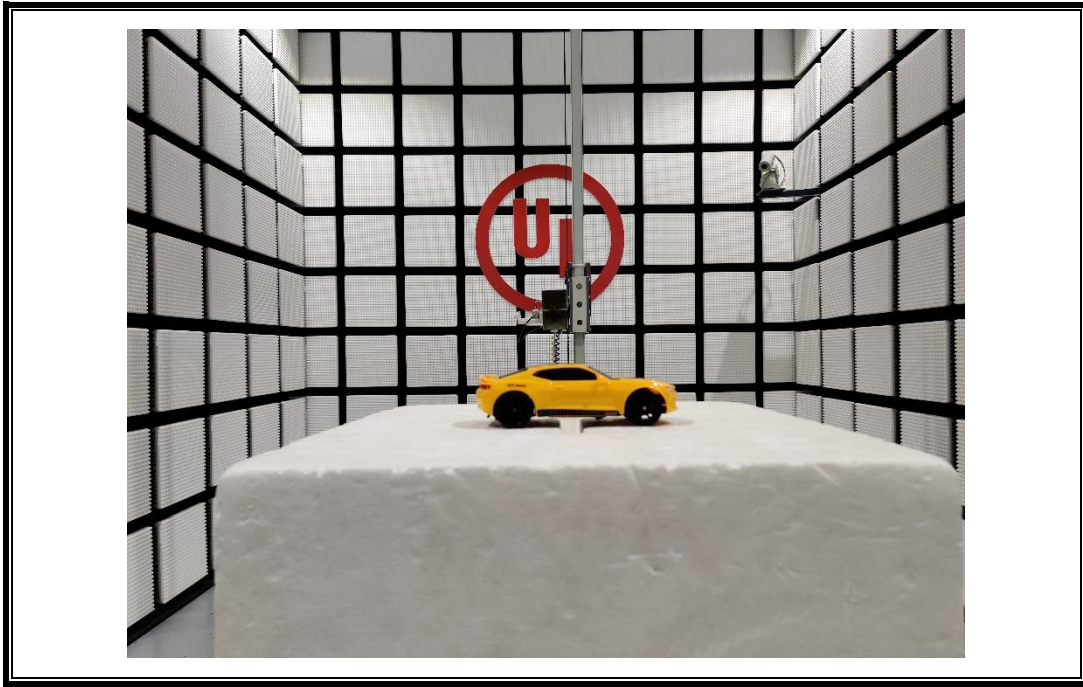

Appendix II

Setup Photographs

RADIATED RF MEASUREMENT SETUP (30MHz ~ 1 GHz)

RADIATED RF MEASUREMENT SETUP (Below 30MHz)

RADIATED RF MEASUREMENT SETUP (Above 1G – X axis)

RADIATED RF MEASUREMENT SETUP (Above 1G – Y axis)

RADIATED RF MEASUREMENT SETUP (Above 1G – Z axis)