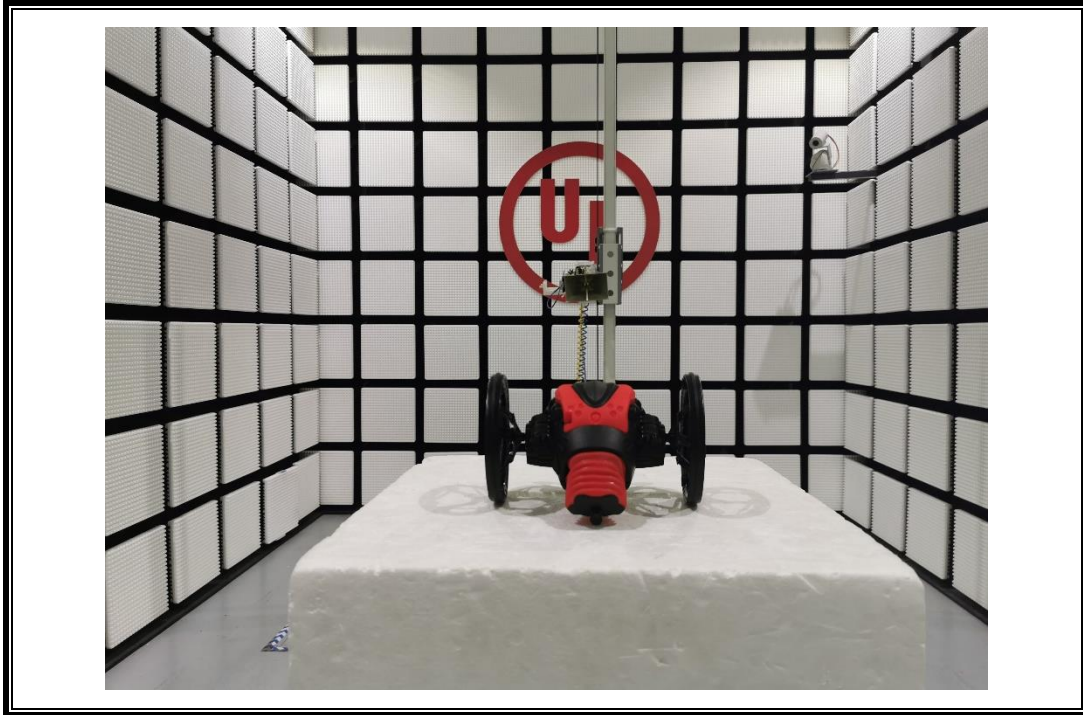

# **Setup Photographs**

RADIATED RF MEASUREMENT SETUP (30MHz ~ 1 GHz)

RADIATED RF MEASUREMENT SETUP (Below 30MHz)

RADIATED RF MEASUREMENT SETUP (Above 1G – X axis)

RADIATED RF MEASUREMENT SETUP (Above 1G – Y axis)

RADIATED RF MEASUREMENT SETUP (Above 1G – Z axis)

CONDUCTED EMISSIONS MEASUREMENT SETUP