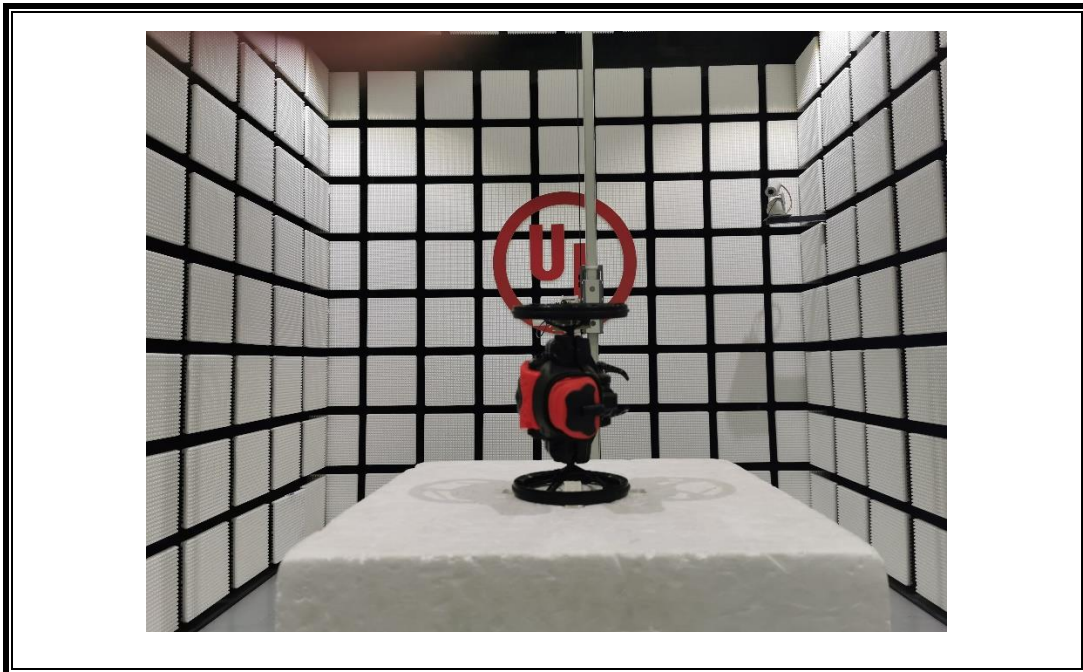

# **Setup Photographs**

RADIATED RF MEASUREMENT SETUP (30MHz ~ 1 GHz)

RADIATED RF MEASUREMENT SETUP (Below 30MHz)

RADIATED RF MEASUREMENT SETUP (Above 1G – X axis)

RADIATED RF MEASUREMENT SETUP (Above 1G – Y axis)

RADIATED RF MEASUREMENT SETUP (Above 1G – Z axis)

CONDUCTED EMISSIONS MEASUREMENT SETUP