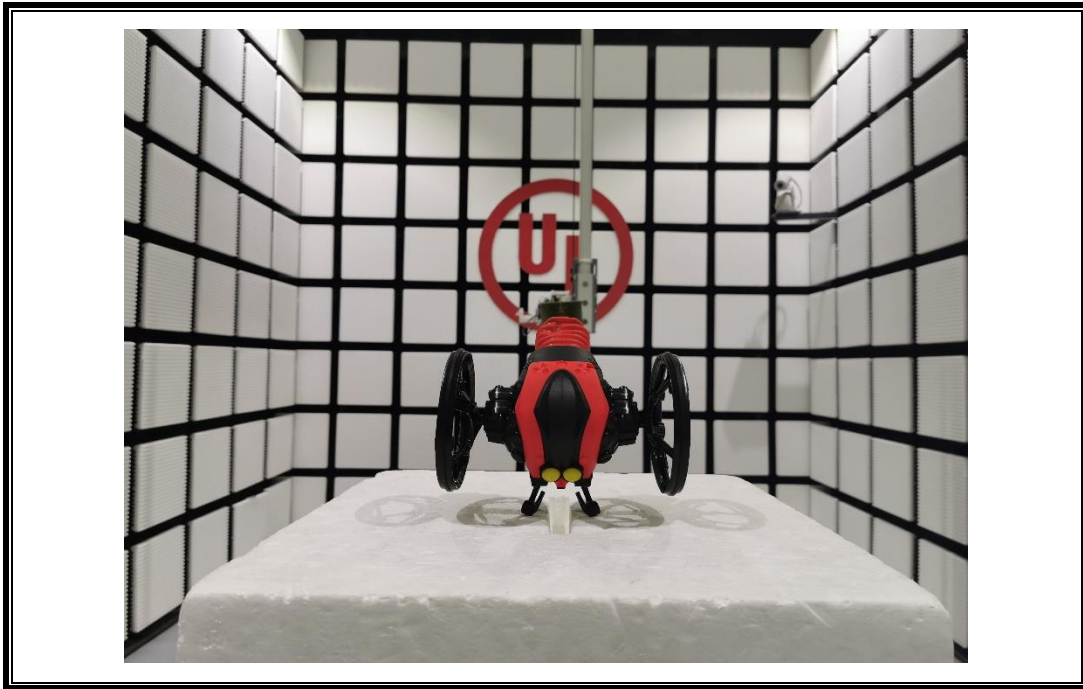

# **Setup Photographs**

RADIATED RF MEASUREMENT SETUP (30MHz ~ 1 GHz)

RADIATED RF MEASUREMENT SETUP (Below 30MHz)

RADIATED RF MEASUREMENT SETUP (Above 1G – X axis)

RADIATED RF MEASUREMENT SETUP (Above 1G – Y axis)

RADIATED RF MEASUREMENT SETUP (Above 1G – Z axis)

CONDUCTED EMISSIONS MEASUREMENT SETUP