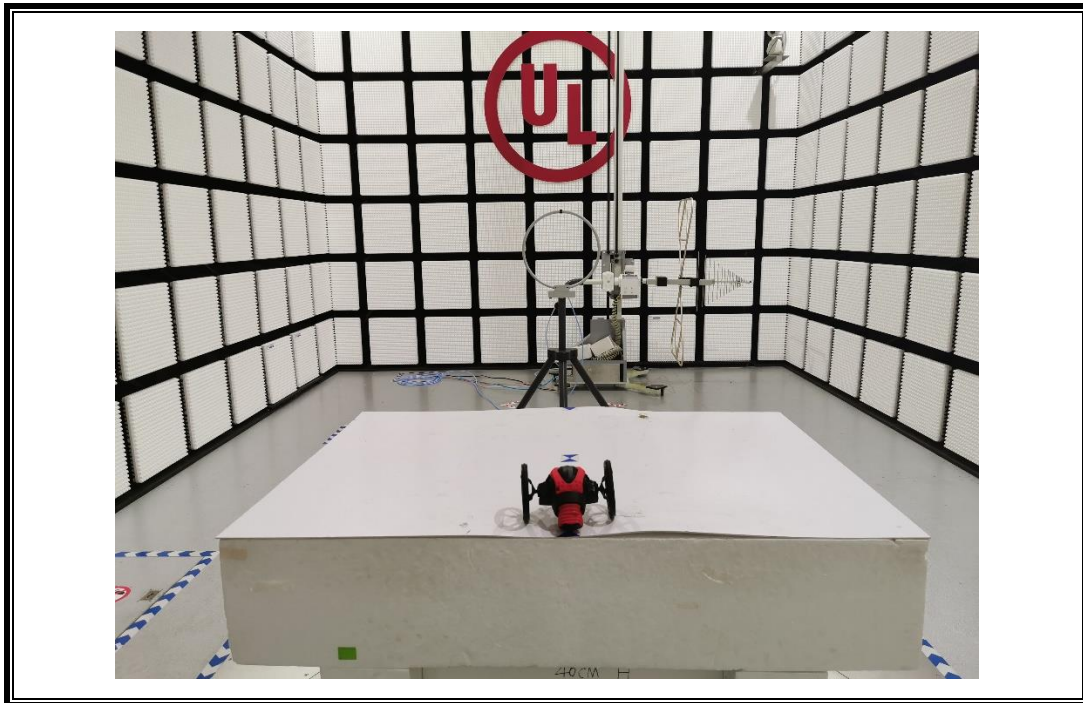

# **Setup Photographs**

RADIATED RF MEASUREMENT SETUP (30MHz ~ 1 GHz)

RADIATED RF MEASUREMENT SETUP (Below 30MHz)

RADIATED RF MEASUREMENT SETUP (Above 1G – X axis)

RADIATED RF MEASUREMENT SETUP (Above 1G – Y axis)

RADIATED RF MEASUREMENT SETUP (Above 1G – Z axis)

CONDUCTED EMISSIONS MEASUREMENT SETUP