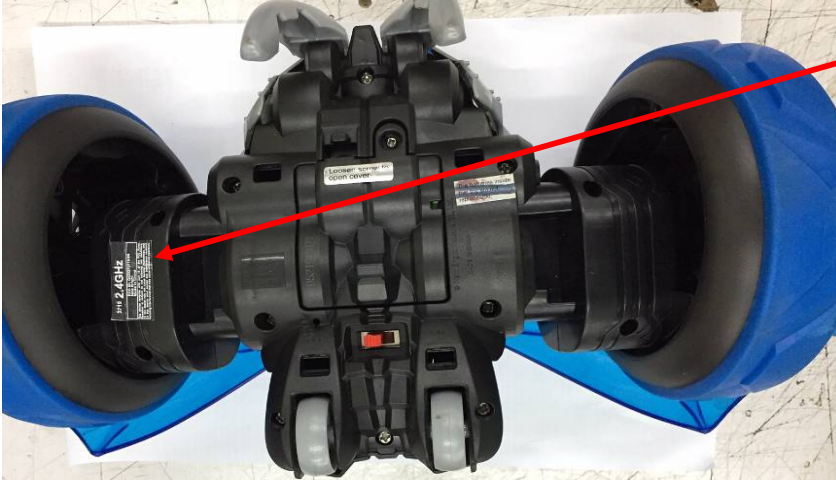

FCC Label

3719 2.4GHz
FCC ID: G6DGF3719RR
New Bright
Made in China
This device complies with part 15 of the FCC Rules.
Operation is subject to the following two conditions:
(1) this device may not cause harmful interference, and
(2) this device must accept any interference received,
including interference that may cause undesired operation.