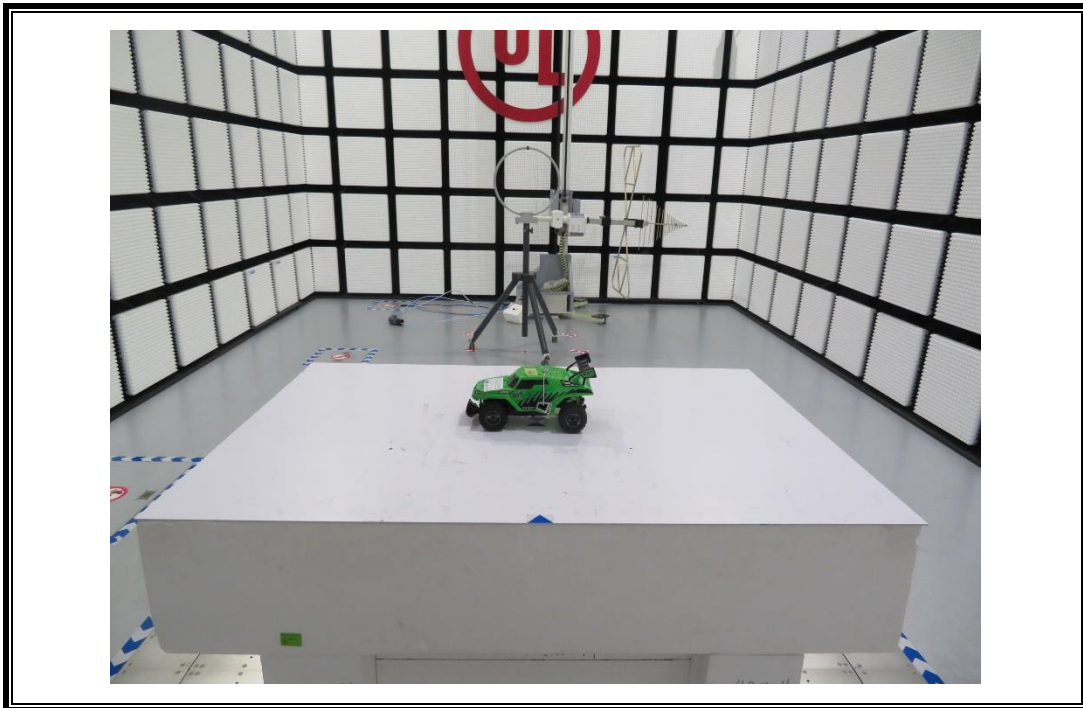

## **Setup Photographs**

RADIATED RF MEASUREMENT SETUP (30MHz ~ 1 GHz)

RADIATED RF MEASUREMENT SETUP (Below 30MHz)

RADIATED RF MEASUREMENT SETUP (Above 1G – X axis)

RADIATED RF MEASUREMENT SETUP (Above 1G – Y axis)

RADIATED RF MEASUREMENT SETUP (Above 1G – Z axis)

CONDUCTED EMISSION