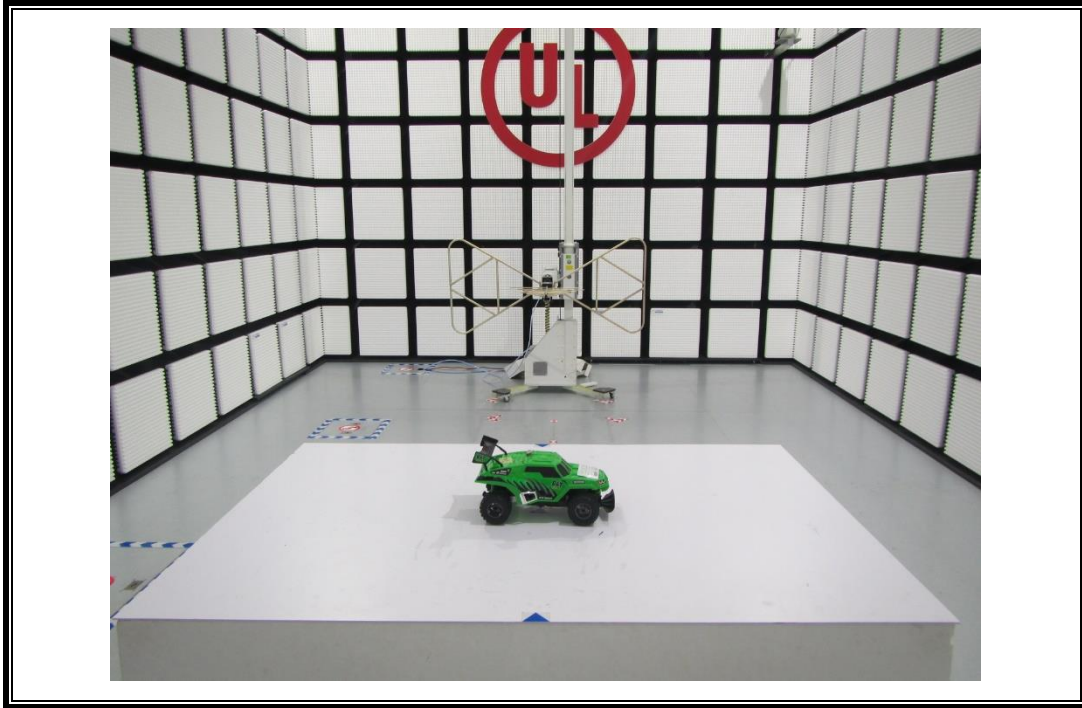

## **Setup Photographs**

RADIATED RF MEASUREMENT SETUP (30MHz ~ 1 GHz)

RADIATED RF MEASUREMENT SETUP (Below 30MHz)

RADIATED RF MEASUREMENT SETUP (Above 1G – X axis)

RADIATED RF MEASUREMENT SETUP (Above 1G – Y axis)

RADIATED RF MEASUREMENT SETUP (Above 1G – Z axis)

CONDUCTED EMISSION