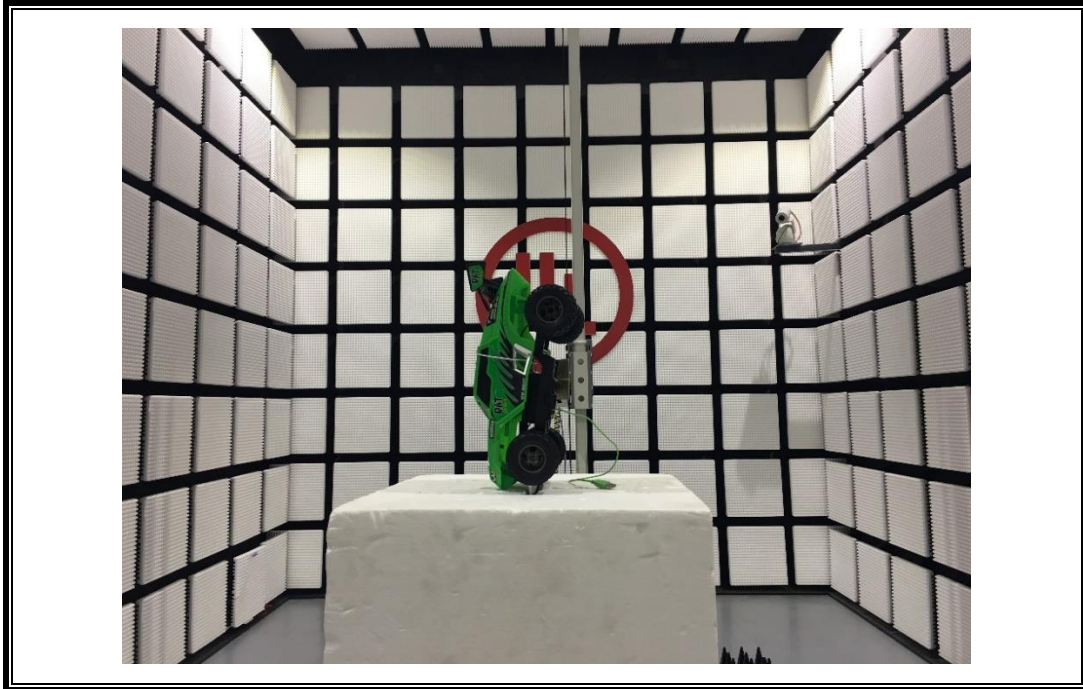

## **Setup Photographs**

RADIATED RF MEASUREMENT SETUP (30MHz ~ 1 GHz)

RADIATED RF MEASUREMENT SETUP (Below 30MHz)

RADIATED RF MEASUREMENT SETUP (Above 1G – X axis)

RADIATED RF MEASUREMENT SETUP (Above 1G – Y axis)

RADIATED RF MEASUREMENT SETUP (Above 1G – Z axis)

CONDUCTED EMISSION