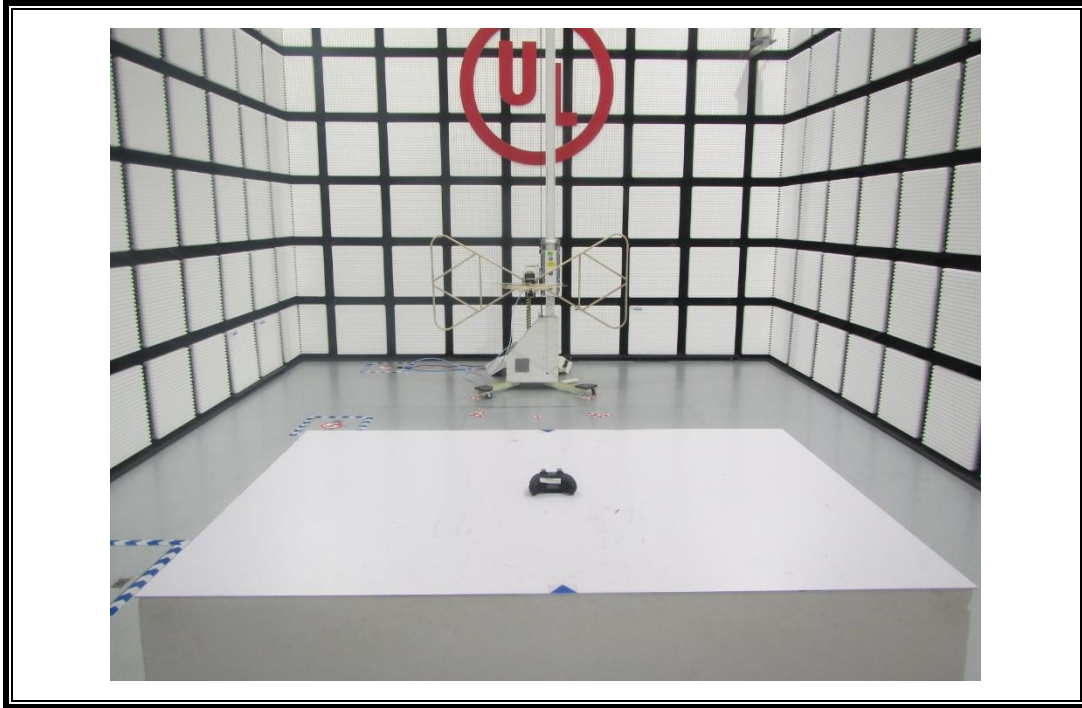

Appendix II

Setup Photographs

RADIATED RF MEASUREMENT SETUP (30MHz ~ 1 GHz)

RADIATED RF MEASUREMENT SETUP (Below 30MHz)

RADIATED RF MEASUREMENT SETUP (Above 1G – X axis)

RADIATED RF MEASUREMENT SETUP (Above 1G – Y axis)

RADIATED RF MEASUREMENT SETUP (Above 1G – Z axis)