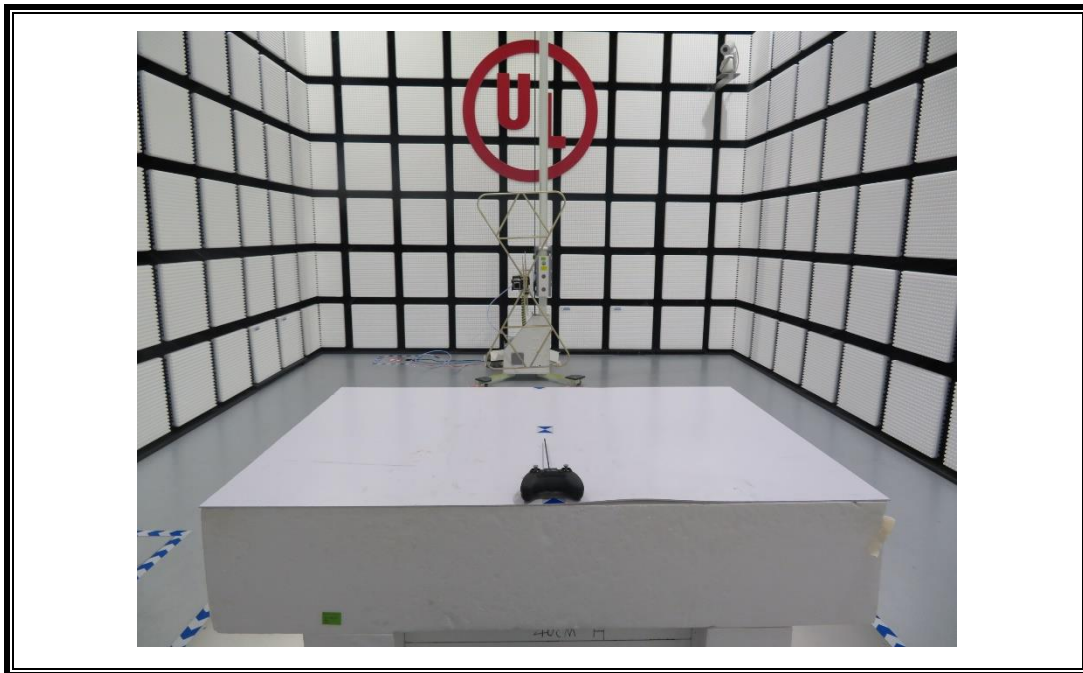

Appendix II

Setup Photographs

RADIATED RF MEASUREMENT SETUP (Below 30MHz)

RADIATED RF MEASUREMENT SETUP (Above 30MHz and Below 1GHz – X axis)

RADIATED RF MEASUREMENT SETUP (Above 30MHz and Below 1GHz – Y axis)

RADIATED RF MEASUREMENT SETUP (Above 30MHz and Below 1GHz – Z axis)