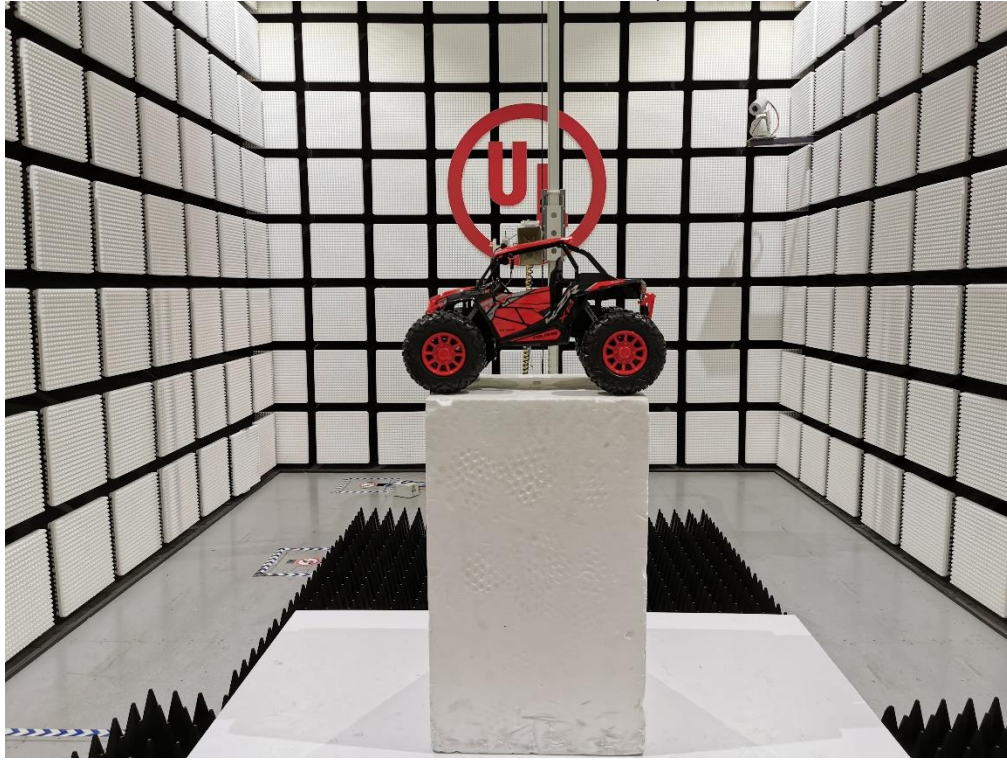

# **Setup Photographs**

RADIATED RF MEASUREMENT SETUP (30MHz ~ 1 GHz)

RADIATED RF MEASUREMENT SETUP (Below 30MHz)

RADIATED RF MEASUREMENT SETUP (Above 1G – X axis)

RADIATED RF MEASUREMENT SETUP (Above 1G – X axis)

RADIATED RF MEASUREMENT SETUP (Above 1G – Y axis)

RADIATED RF MEASUREMENT SETUP (Above 1G – Z axis)