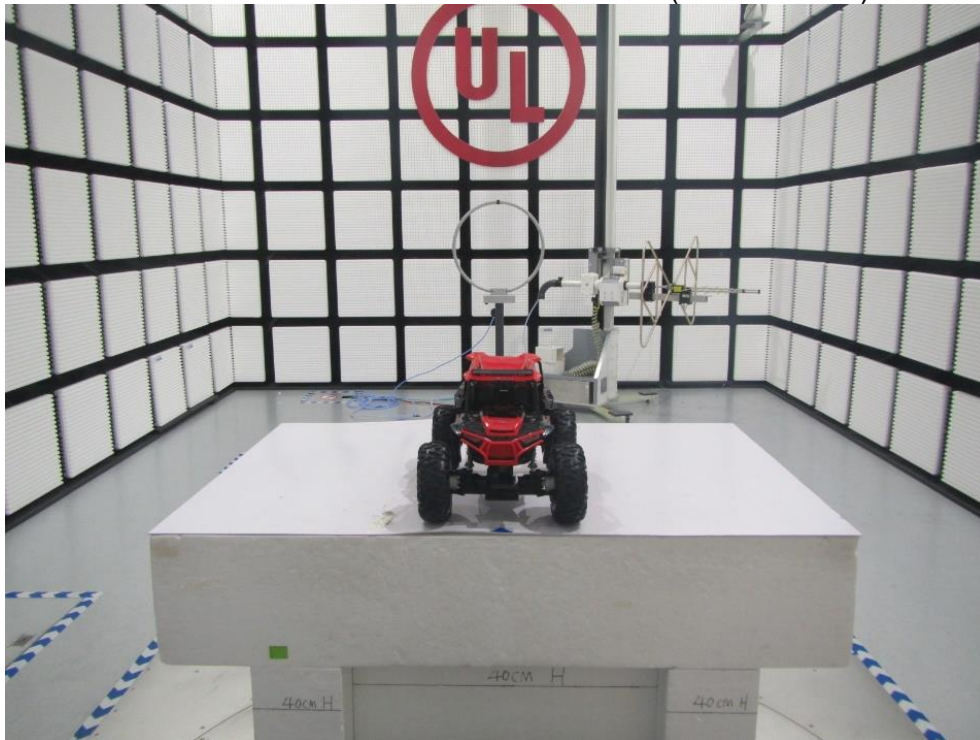

# **Setup Photographs**

RADIATED RF MEASUREMENT SETUP (30MHz ~ 1 GHz)

RADIATED RF MEASUREMENT SETUP (Below 30MHz)

RADIATED RF MEASUREMENT SETUP (Above 1G – X axis)

RADIATED RF MEASUREMENT SETUP (Above 1G – X axis)

RADIATED RF MEASUREMENT SETUP (Above 1G – Y axis)

RADIATED RF MEASUREMENT SETUP (Above 1G – Z axis)