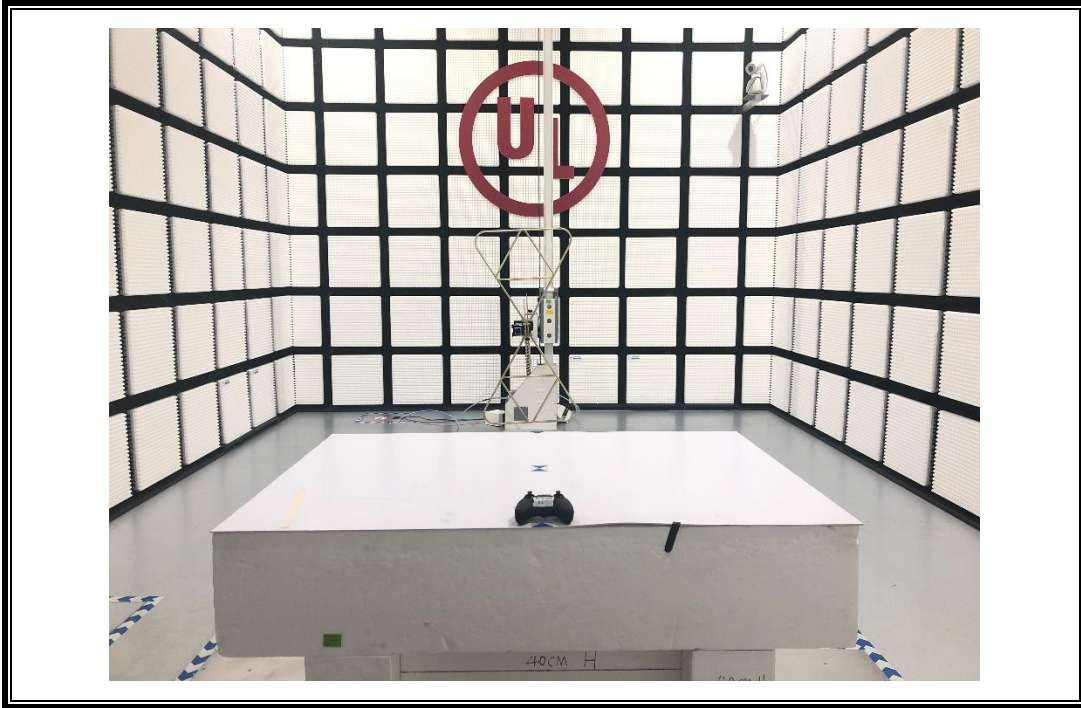

# **Setup Photographs**

RADIATED RF MEASUREMENT SETUP (30MHz ~ 1 GHz)

RADIATED RF MEASUREMENT SETUP (Below 30MHz)

RADIATED RF MEASUREMENT SETUP (Above 1G – X axis)

RADIATED RF MEASUREMENT SETUP (Above 1G – Y axis)

RADIATED RF MEASUREMENT SETUP (Above 1G – Z axis)