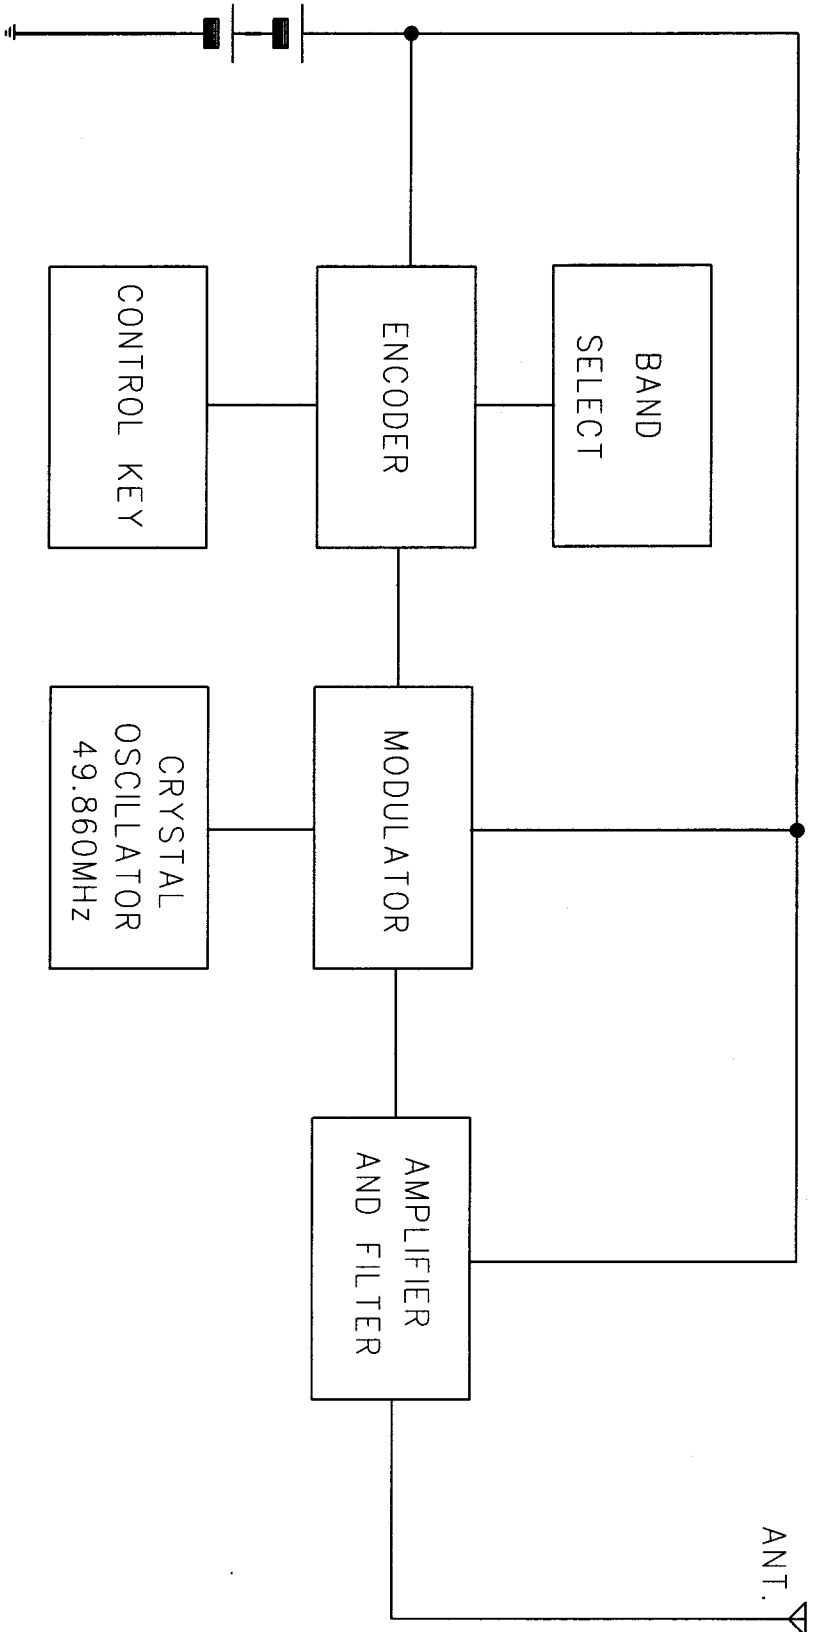

NEW BRIGHT INDUSTRIAL CO., LTD.

TITLE BLOCK DIAGRAM

MODEL: TX-660H(4B)-49 REV: 1 SCALE: NIL

DRAWN: Z.L.W DATE: JUL-14-2005

DESIGNED: DATE:

CHECKED: *Dr. C. C. W.* DATE: *15 July 2005*

APPROVED: DATE:

DRAWING No.: SHEET 1 OF 1

REMARK: SHEET 1 OF 1

2x1.5V SIZE "AA" BATTERY

FREQUENCY: 49.860MHZ

NEW BRIGHT