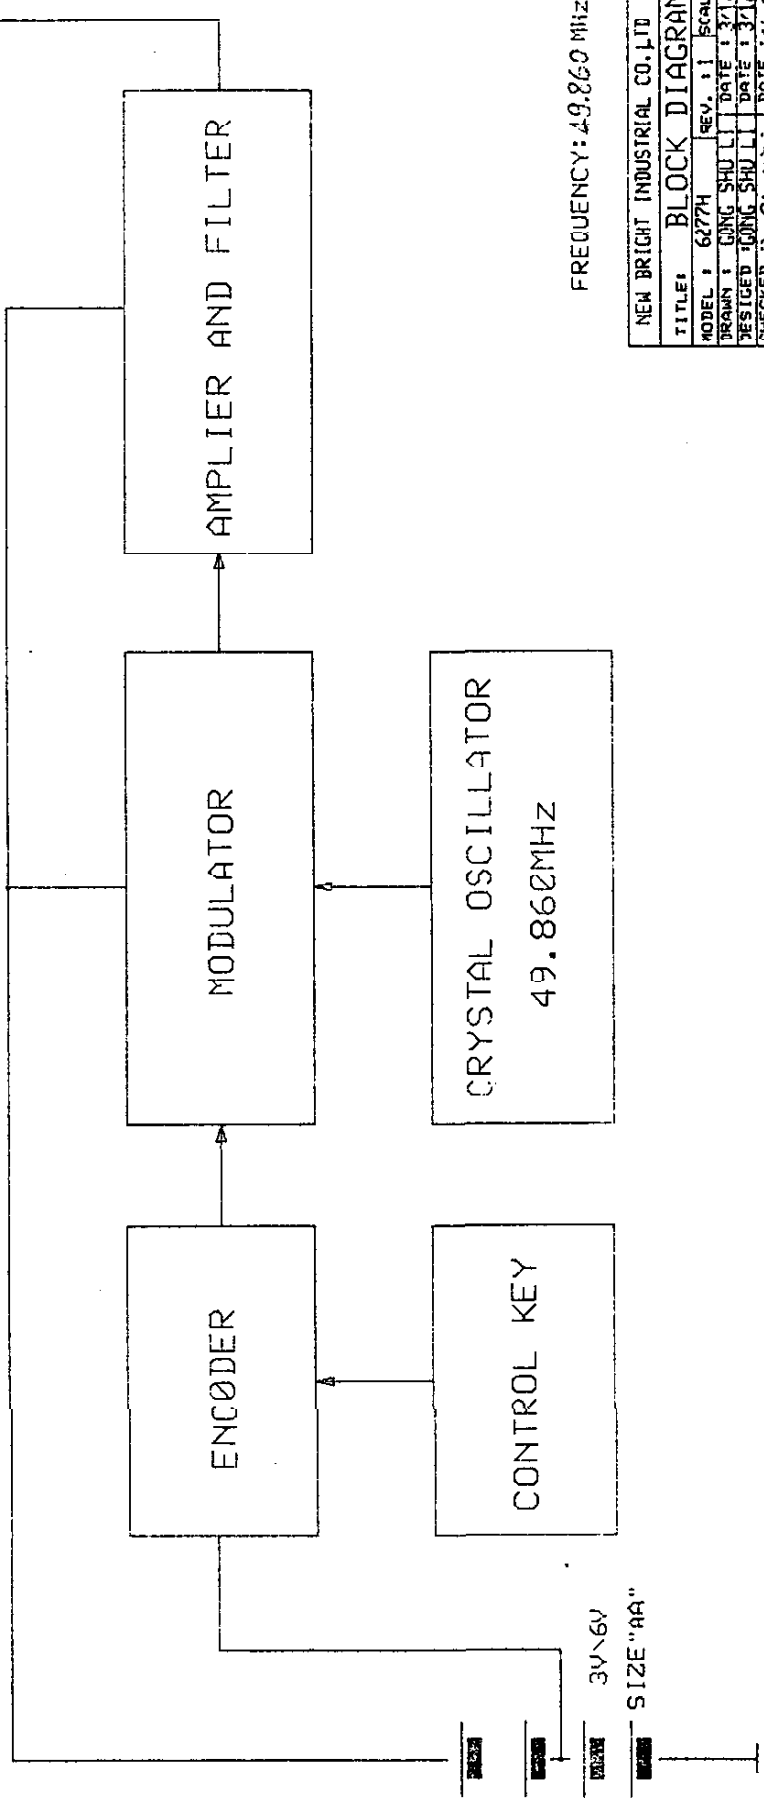

ANT

FREQUENCY: 49.860 MHZ

NEW BRIGHT INDUSTRIAL CO., LTD			
TITLE: BLOCK DIAGRAM			
MODEL: 627H	REV: 1	SCALE: NIL	
DESIGNED BY: GONG SHU LI	DATE: 3/12/2001		
CHECKED BY: GONG SHU LI	DATE: 3/12/2001		
APPROVED BY: GONG SHU LI	DATE: 3/12/2001		
DRAWING NO.:			
REMARK: APPLY PTF			SHEET 1 OF 1