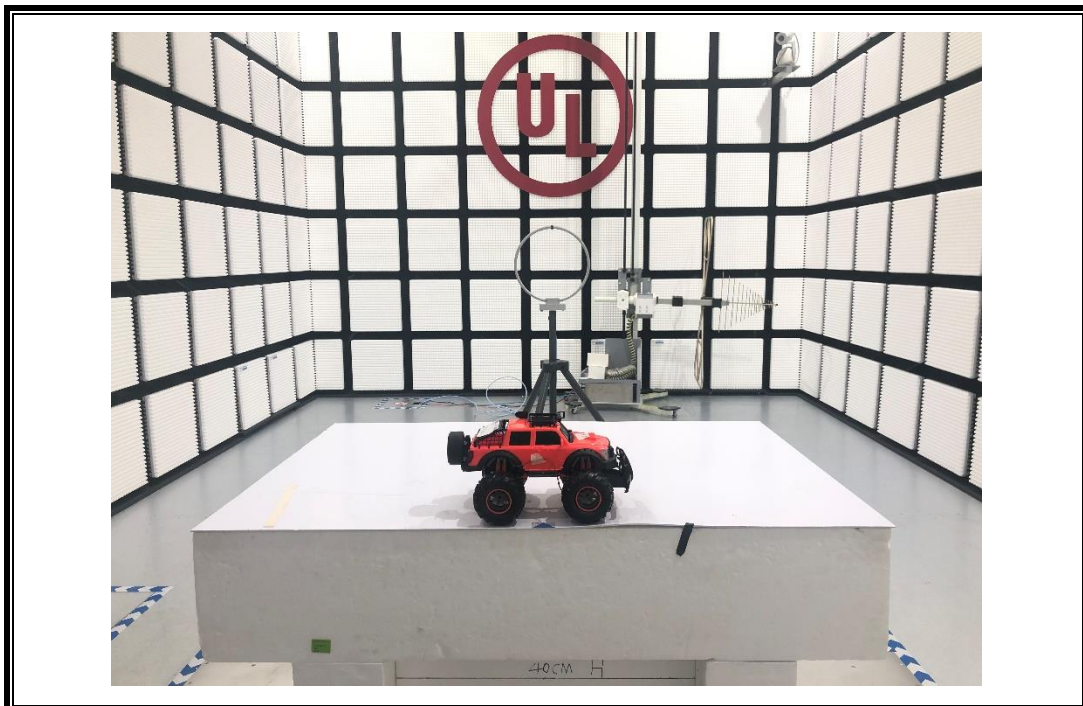

# **Setup Photographs**

RADIATED RF MEASUREMENT SETUP (30MHz ~ 1 GHz)

RADIATED RF MEASUREMENT SETUP (Below 30MHz)

RADIATED RF MEASUREMENT SETUP (Above 1G – X axis)

RADIATED RF MEASUREMENT SETUP (Above 1G – Y axis)

RADIATED RF MEASUREMENT SETUP (Above 1G – Z axis)