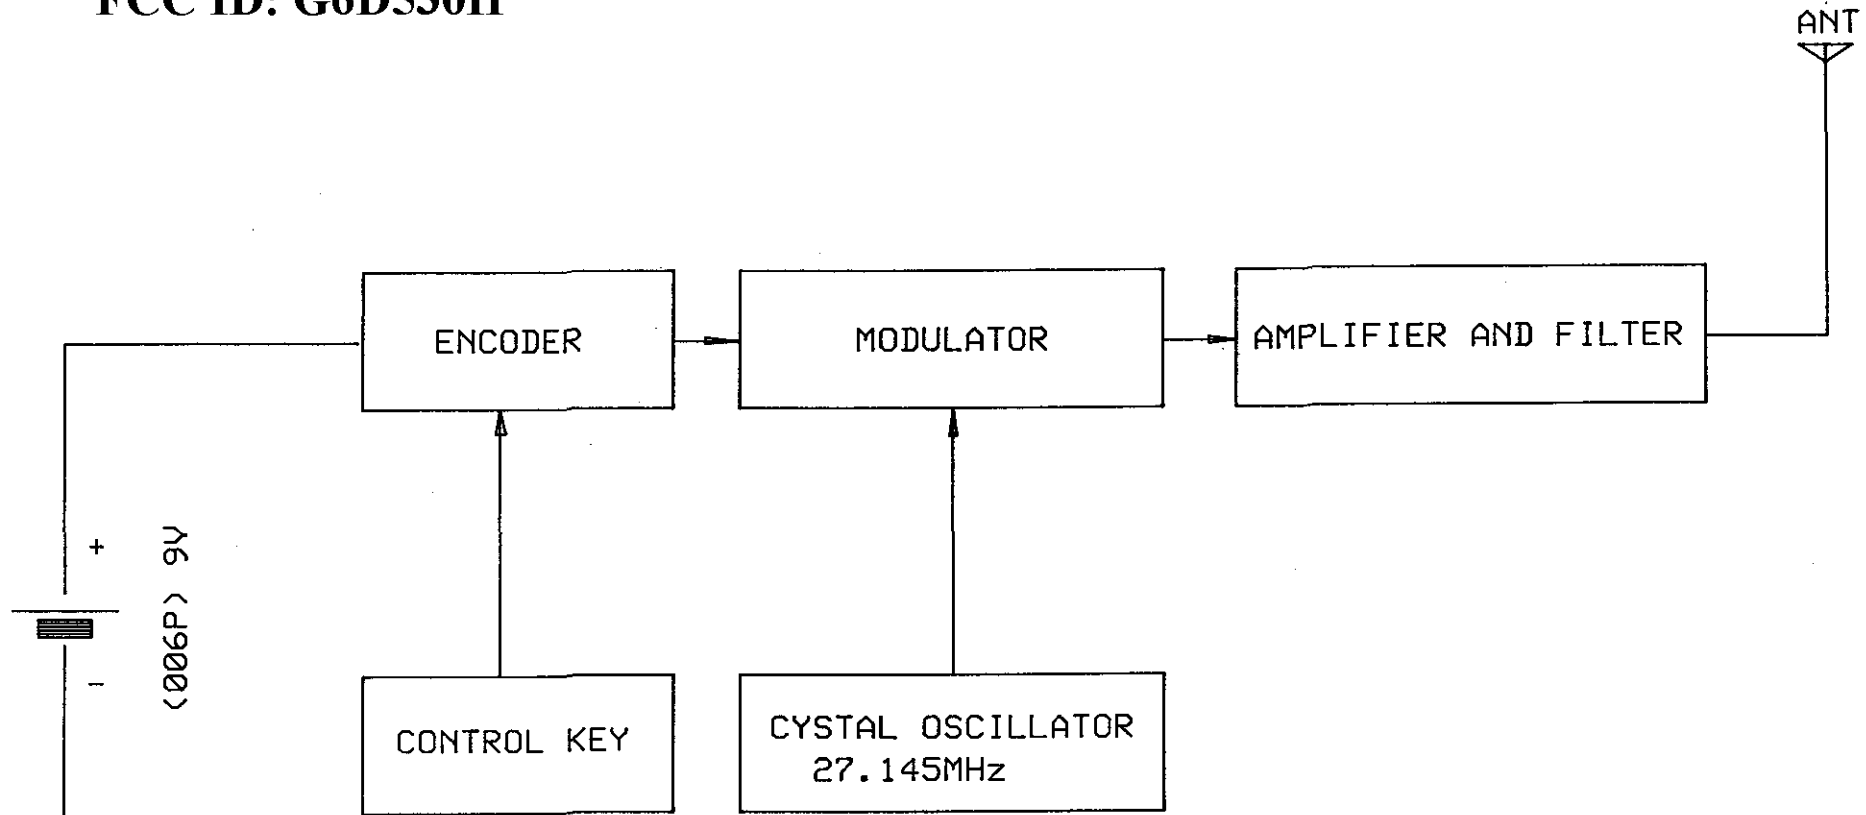

FCC ID: G6D530H

NEW BRIGHT IND. CO., LTD.	
TITLE: BLOCK DIAGRAM	
GROUP NO. :	T6
RECEIVER NO. :	530H
DRAWING NO. : APPLY FCC AND PTT	
FREQUENCY :	27.145MHz
DRAWN :	DATE :
DESIGNED :	DATE :