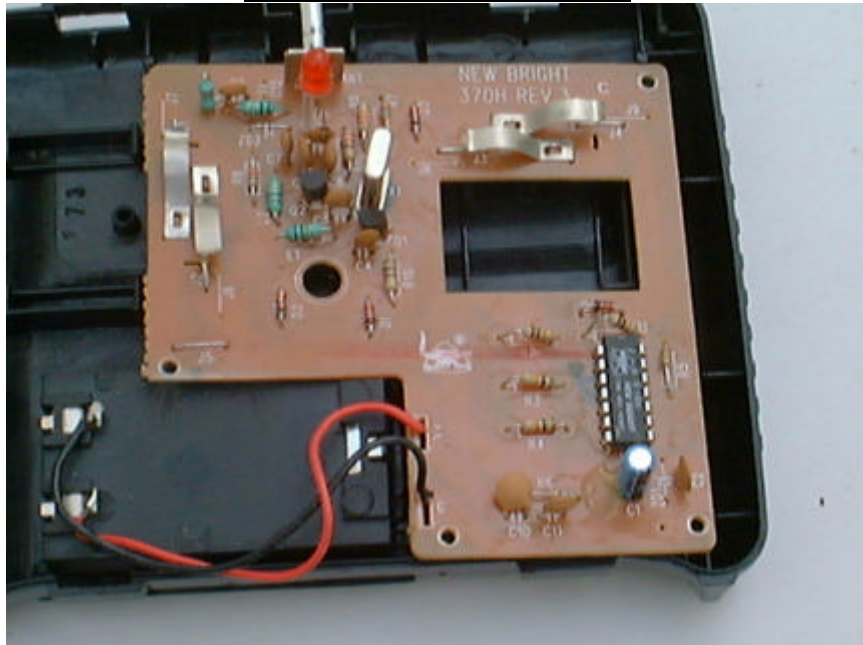

FCC ID: G6D3700H-R01

**PHOTOGRAPH OF THE PRODUCT  
INNER CIRCUIT TOP VIEW**

**INNER CIRCUIT BOTTOM VIEW**