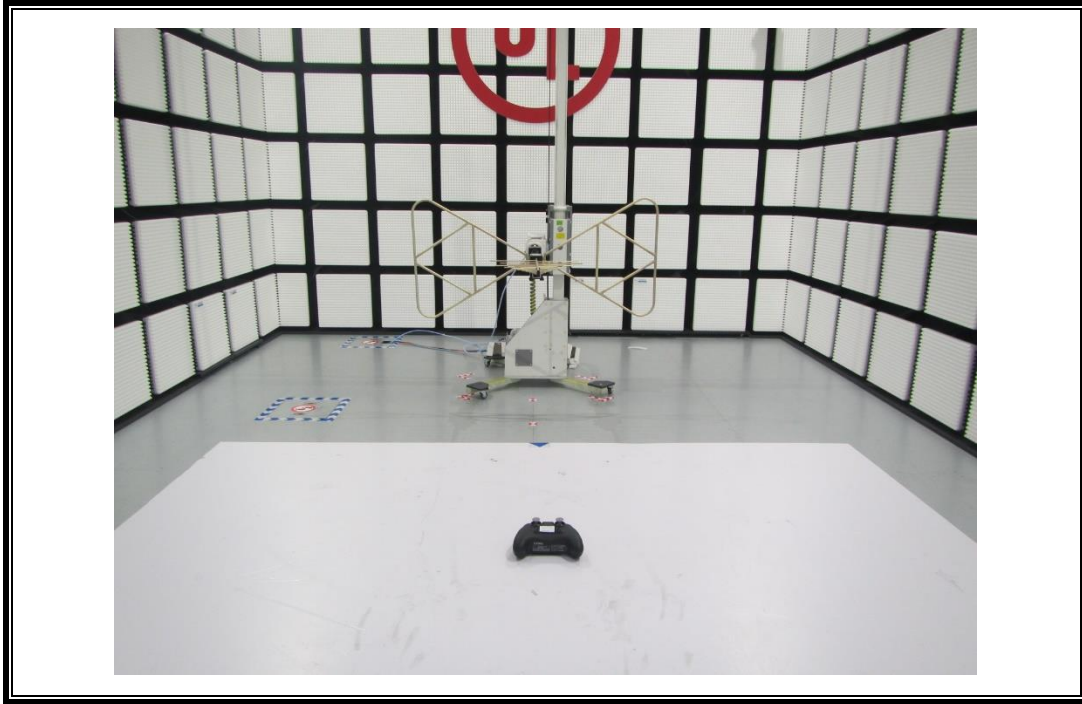

# **Setup Photographs**

RADIATED RF MEASUREMENT SETUP (30MHz ~ 1 GHz)

RADIATED RF MEASUREMENT SETUP (Below 30MHz)

RADIATED RF MEASUREMENT SETUP (Above 1G – X axis)

RADIATED RF MEASUREMENT SETUP (Above 1G – Y axis)

RADIATED RF MEASUREMENT SETUP (Above 1G – Z axis)