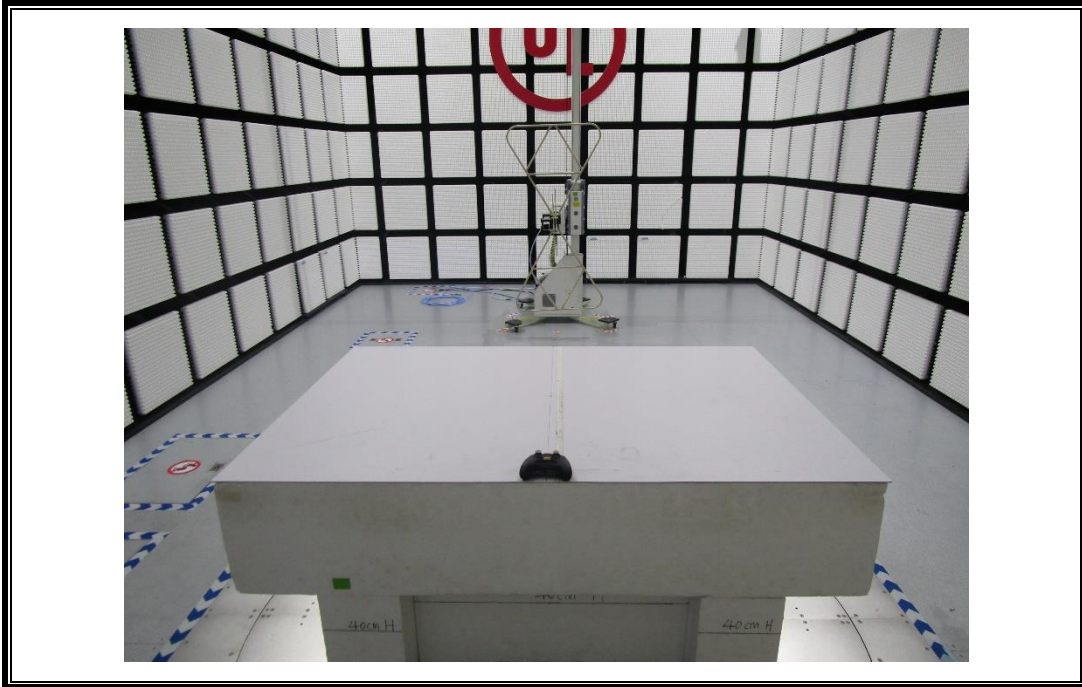

# **Setup Photographs**

RADIATED RF MEASUREMENT SETUP (30MHz ~ 1 GHz)

RADIATED RF MEASUREMENT SETUP (Below 30MHz)

RADIATED RF MEASUREMENT SETUP (Above 1G – X axis)

RADIATED RF MEASUREMENT SETUP (Above 1G – Y axis)

RADIATED RF MEASUREMENT SETUP (Above 1G – Z axis)