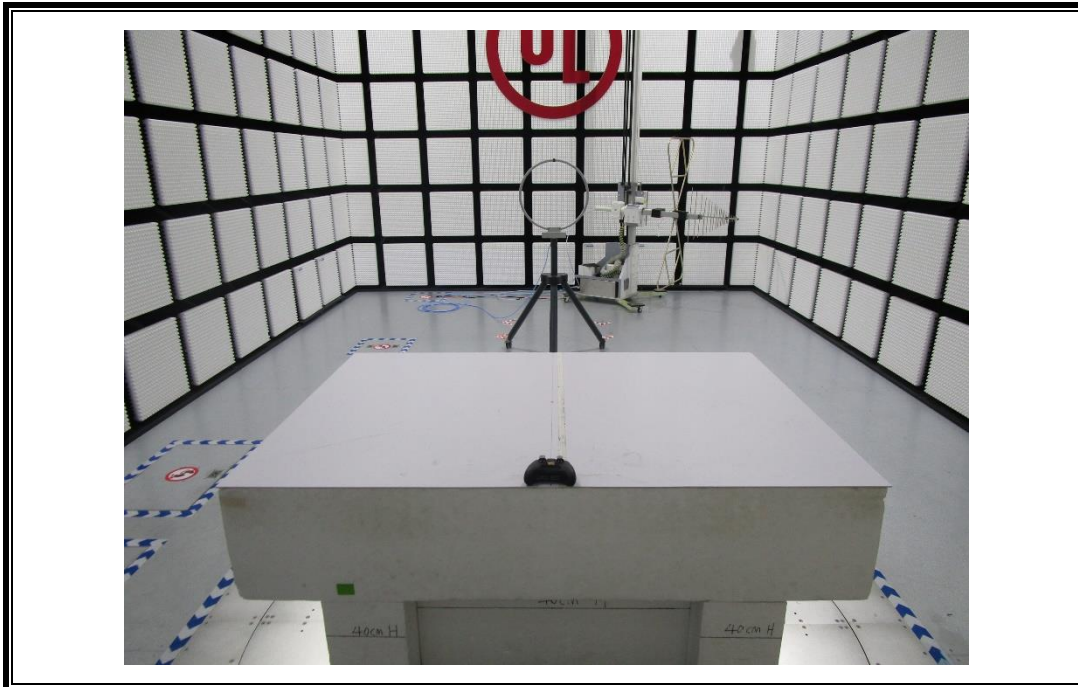

# **Setup Photographs**

RADIATED RF MEASUREMENT SETUP (30MHz ~ 1 GHz)

RADIATED RF MEASUREMENT SETUP (Below 30MHz)

RADIATED RF MEASUREMENT SETUP (Above 1G – X axis)

RADIATED RF MEASUREMENT SETUP (Above 1G – Y axis)

RADIATED RF MEASUREMENT SETUP (Above 1G – Z axis)