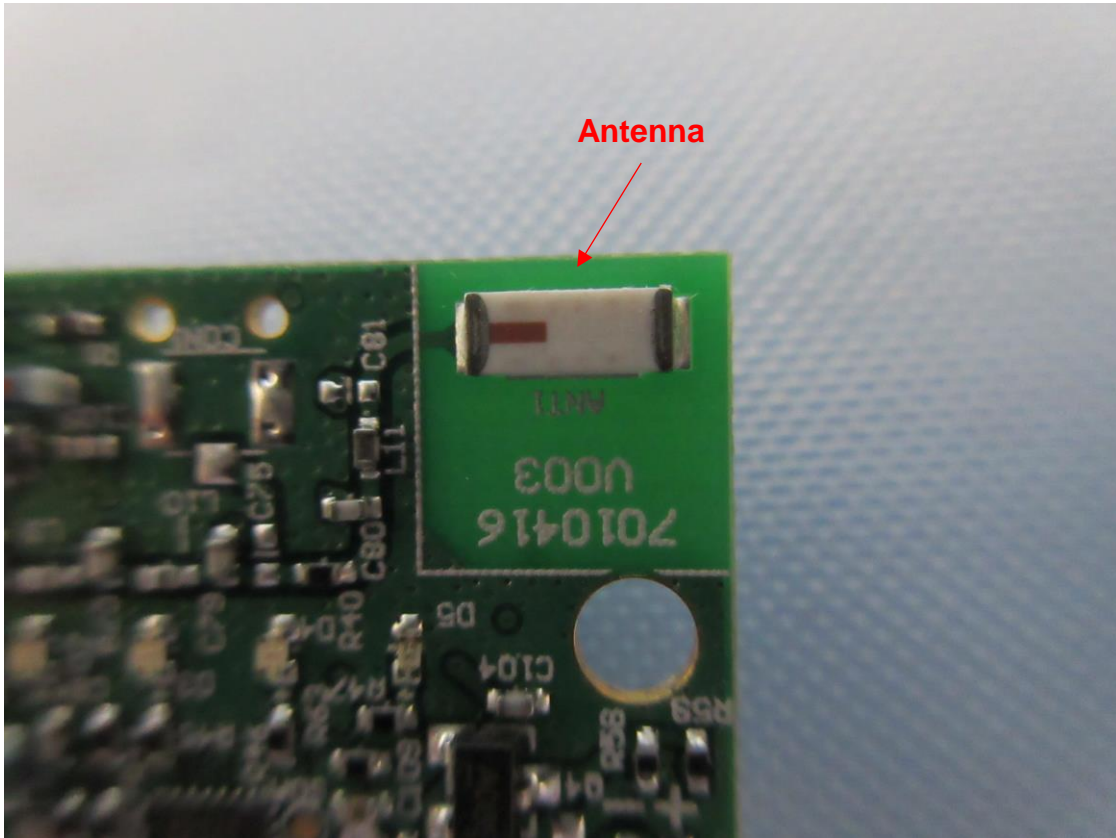

Product: BLE True Sound low Latency Chargeable Audio Transmission Adapter
Type Identification: BTM-510CC, BTM-510CD, BTM-510CR