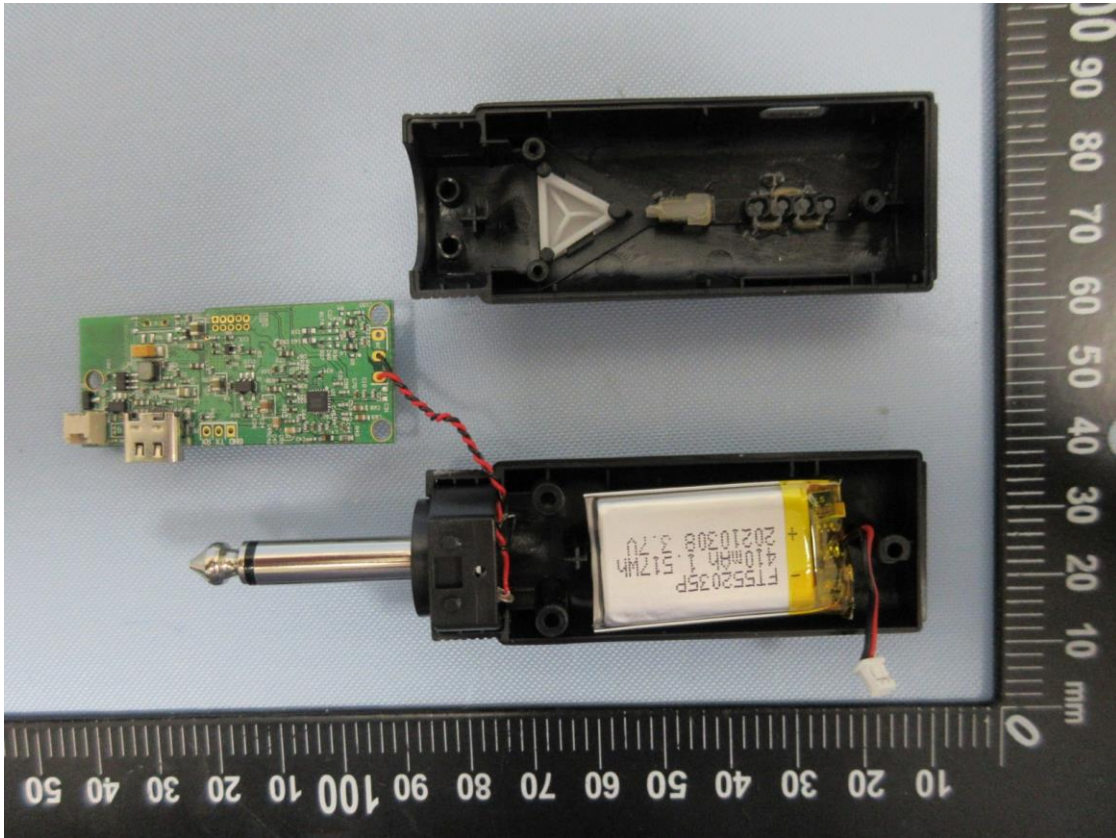

Product: BLE True Sound low Latency Chargeable Audio Transmission Adapter
Type Identification: BTM-510CC, BTM-510CD, BTM-510CR

Product: BLE True Sound low Latency Chargeable Audio Transmission Adapter

Type Identification: BTM-510CC, BTM-510CD, BTM-510CR