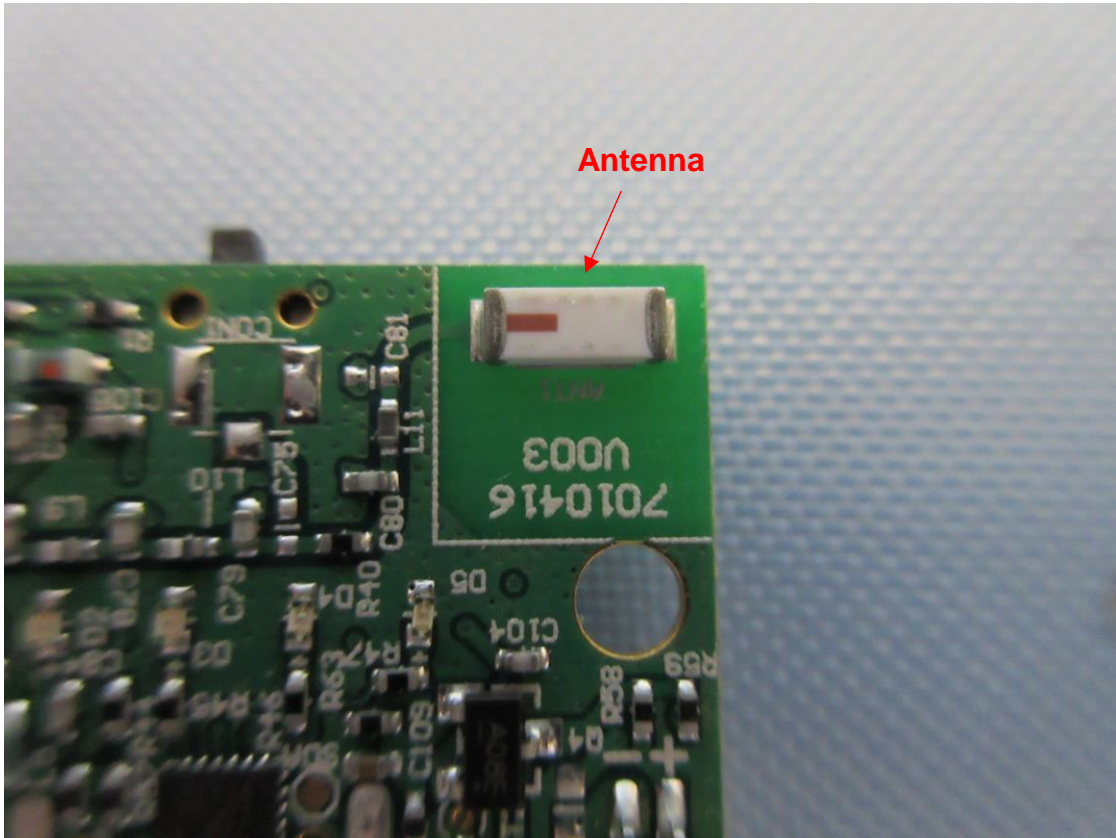

Product: BLE True Sound low Latency Chargeable Audio Transmission Adapter
Type Identification: BTM-510CC, BTM-510CD, BTM-510CR

Product: BLE True Sound low Latency Chargeable Audio Transmission Adapter

Type Identification: BTM-510CC, BTM-510CD, BTM-510CR