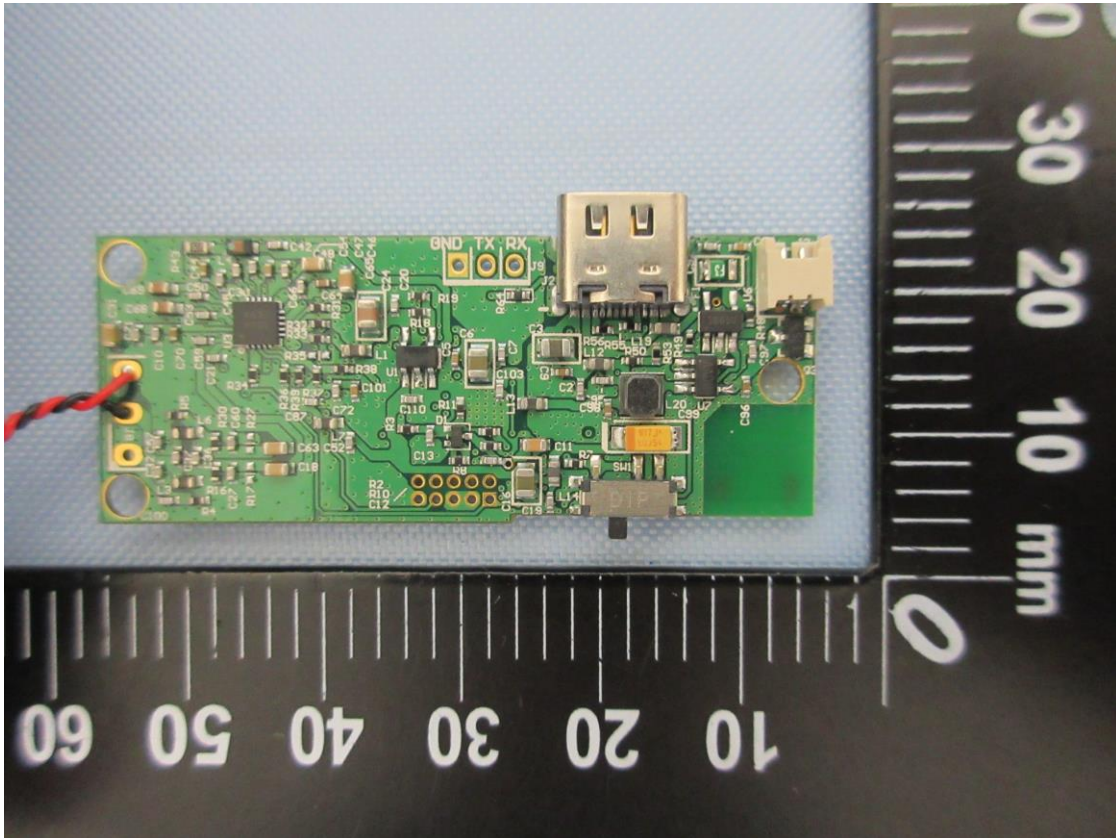

Product: BLE True Sound low Latency Chargeable Audio Transmission Adapter
Type Identification: BTM-510CC, BTM-510CD, BTM-510CR

Product: BLE True Sound low Latency Chargeable Audio Transmission Adapter

Type Identification: BTM-510CC, BTM-510CD, BTM-510CR