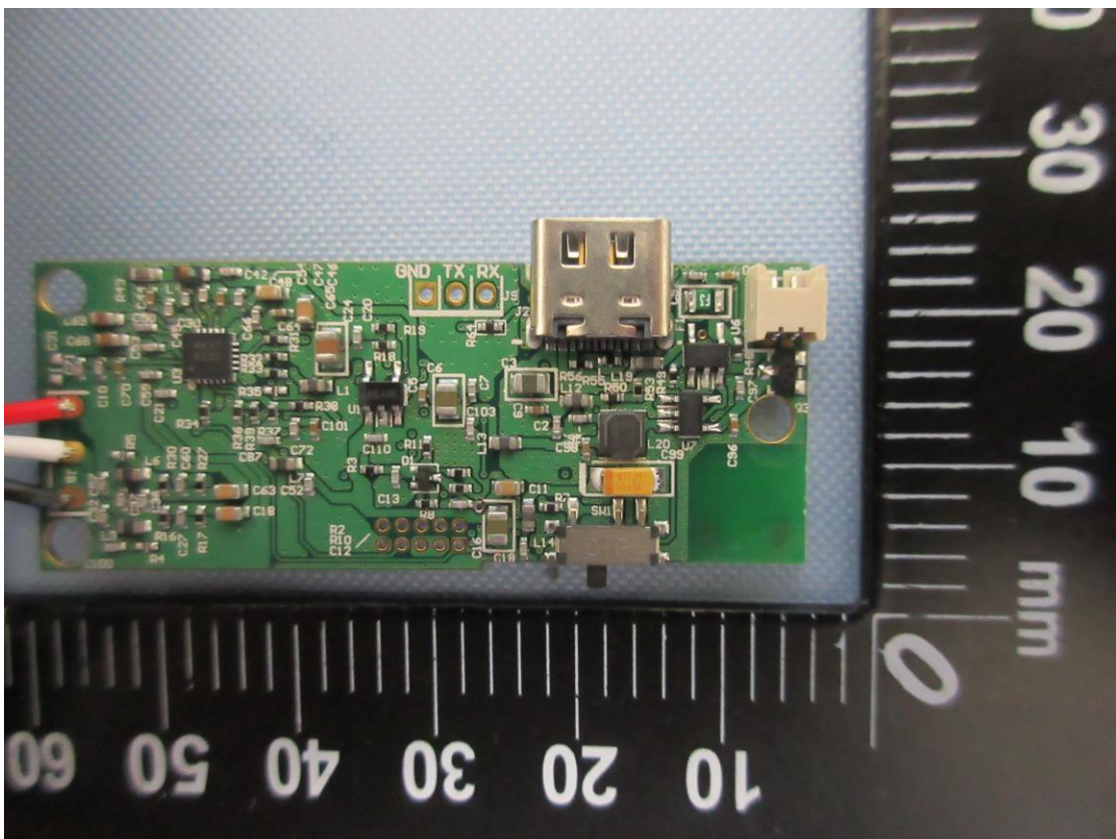

Product: BLE True Sound low Latency Chargeable Audio Transmission Adapter
Type Identification: BTM-510CC, BTM-510CD, BTM-510CR

Product: BLE True Sound low Latency Chargeable Audio Transmission Adapter

Type Identification: BTM-510CC, BTM-510CD, BTM-510CR