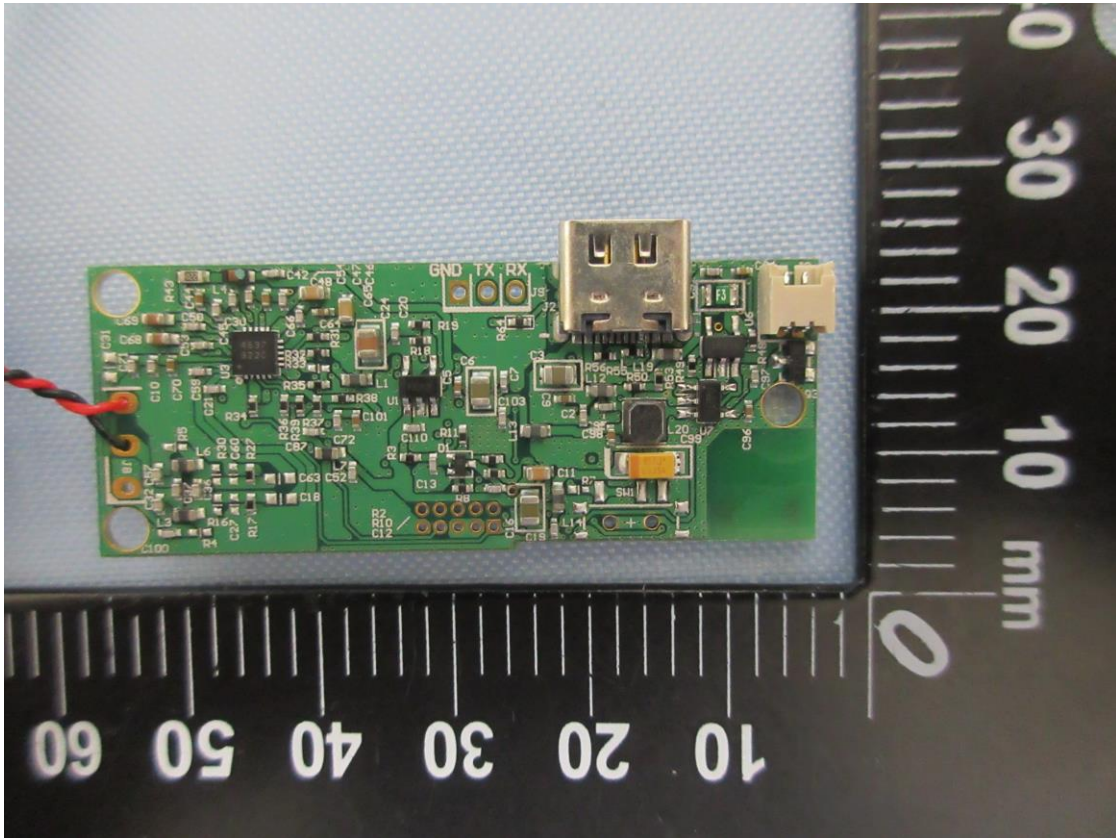

Product: BLE True Sound low Latency Chargeable Audio Transmission Adapter
Type Identification: BTM-510CC, BTM-510CD, BTM-510CR