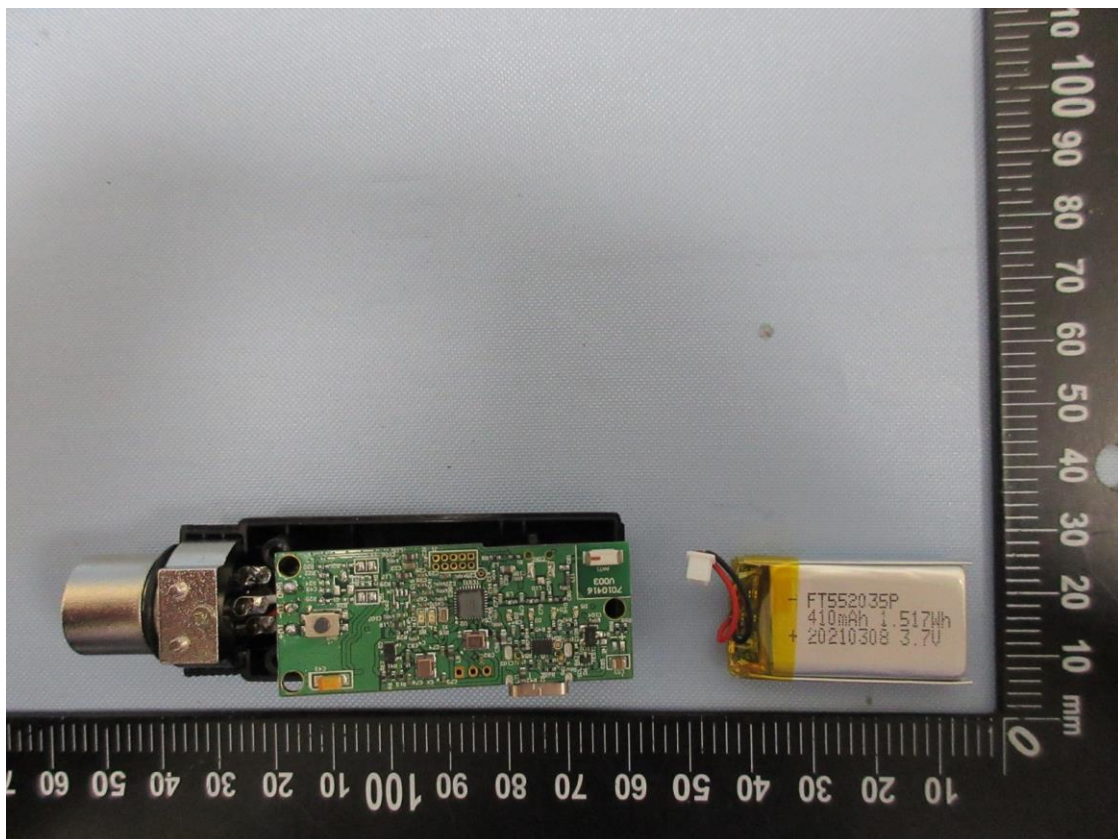

Product: BLE True Sound low Latency Chargeable Audio Transmission Adapter
Type Identification: BTM-510CC, BTM-510CD, BTM-510CR

Product: BLE True Sound low Latency Chargeable Audio Transmission Adapter

Type Identification: BTM-510CC, BTM-510CD, BTM-510CR