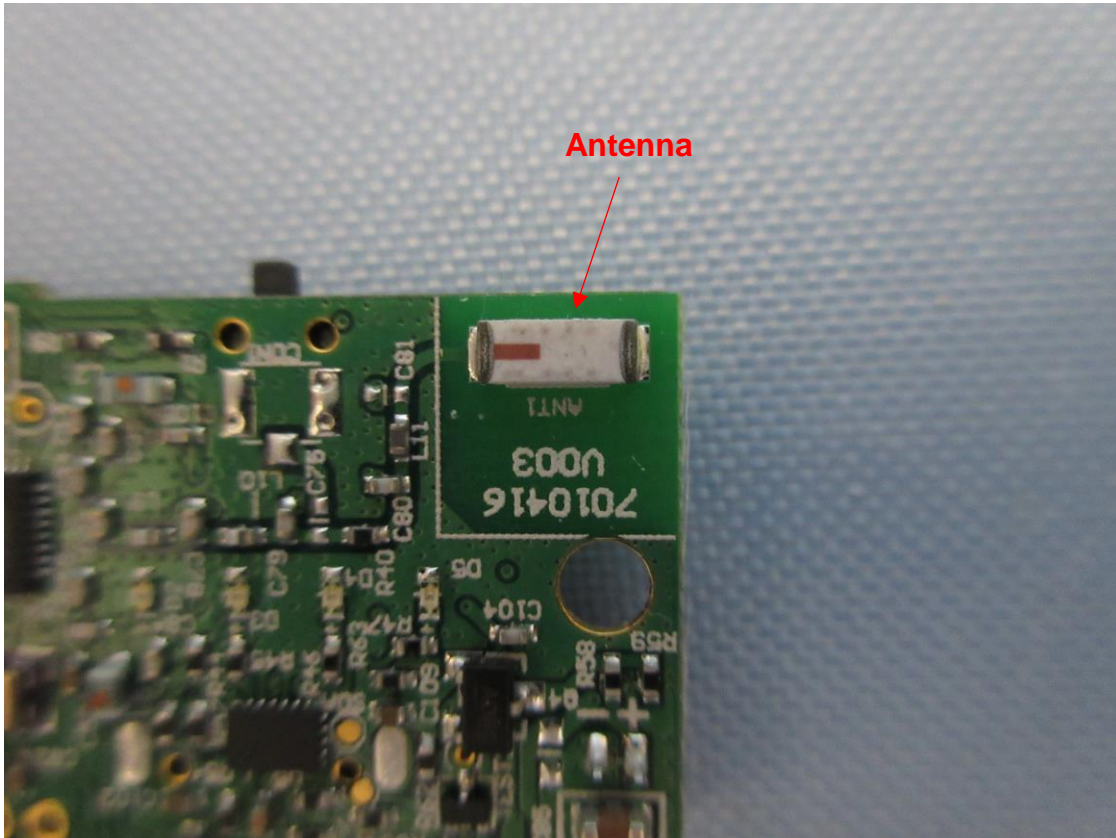

Product: BLE True Sound low Latency Chargeable Audio Transmission Adapter
Type Identification: BTM-510CC, BTM-510CD, BTM-510CR

Product: BLE True Sound low Latency Chargeable Audio Transmission Adapter

Type Identification: BTM-510CC, BTM-510CD, BTM-510CR