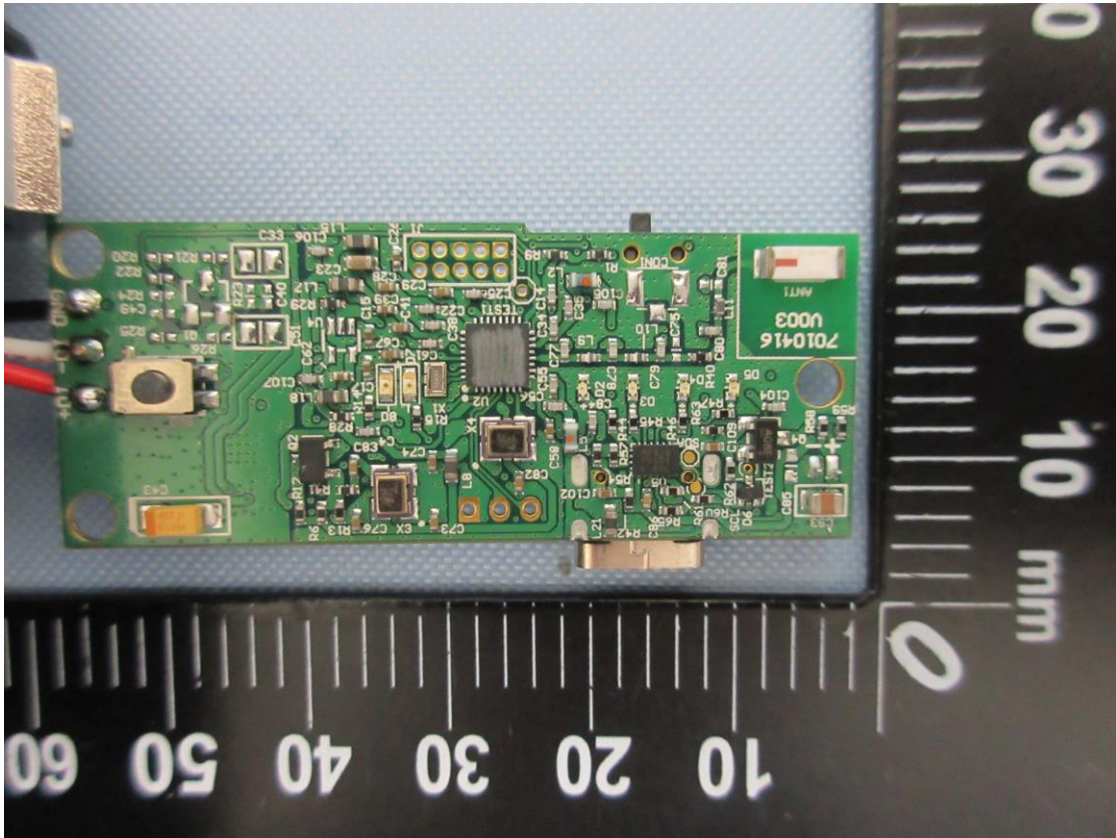

Product: BLE True Sound low Latency Chargeable Audio Transmission Adapter
Type Identification: BTM-510CC, BTM-510CD, BTM-510CR

Product: BLE True Sound low Latency Chargeable Audio Transmission Adapter

Type Identification: BTM-510CC, BTM-510CD, BTM-510CR