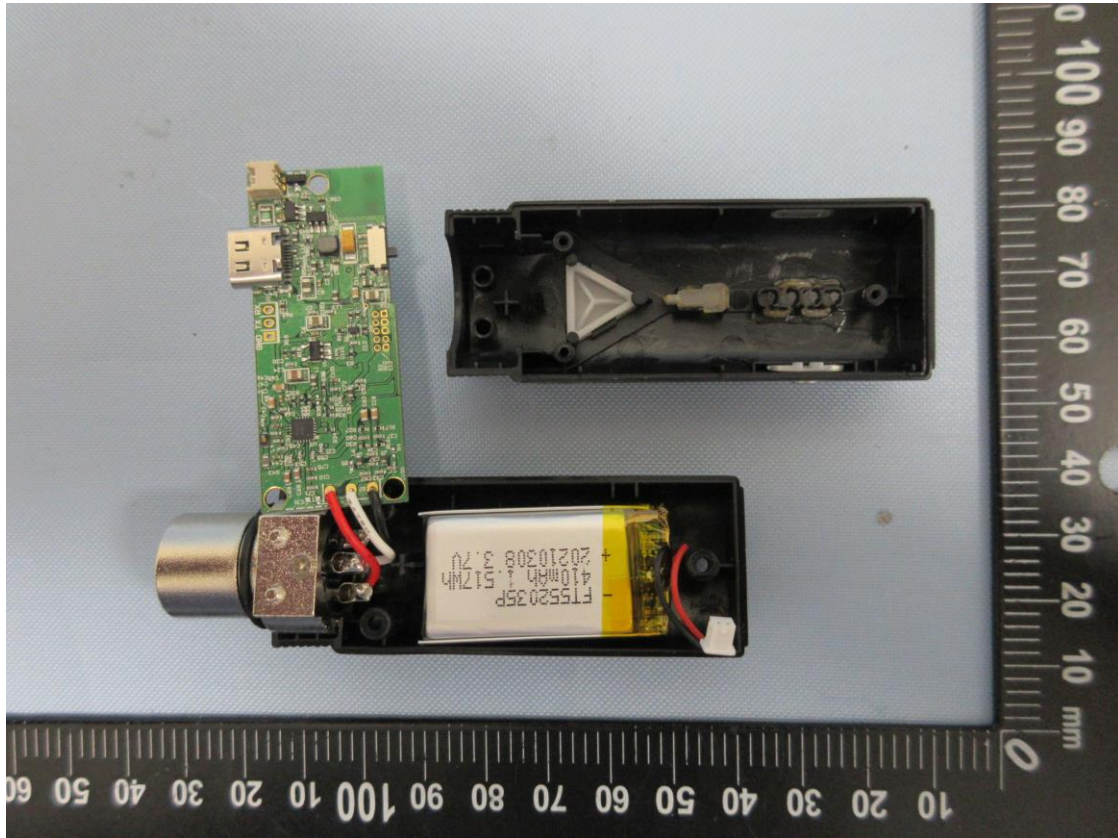

Product: BLE True Sound low Latency Chargeable Audio Transmission Adapter
Type Identification: BTM-510CC, BTM-510CD, BTM-510CR

Product: BLE True Sound low Latency Chargeable Audio Transmission Adapter

Type Identification: BTM-510CC, BTM-510CD, BTM-510CR