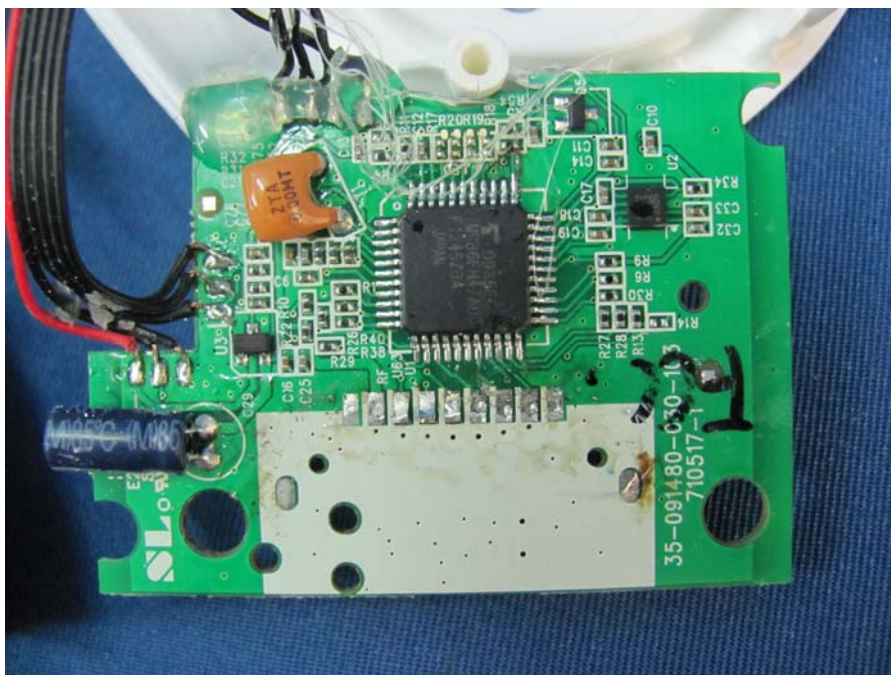

INTERTEK TESTING SERVICE

Report No.: HK10031355-1

Equipment Photographs Model : 80-91480 (Internal)

INTERTEK TESTING SERVICE

Report No.: HK10031355-1

Equipment Photographs Model : 80-91480 (Internal)

INTERTEK TESTING SERVICE

Report No.: HK10031355-1

Equipment Photographs Model : 80-91480 (Internal)

INTERTEK TESTING SERVICE

Report No.: HK10031355-1

Equipment Photographs
Model : 80-91480
(Internal)

INTERTEK TESTING SERVICE

Report No.: HK10031355-1

Equipment Photographs Model : 80-91480 (Internal)