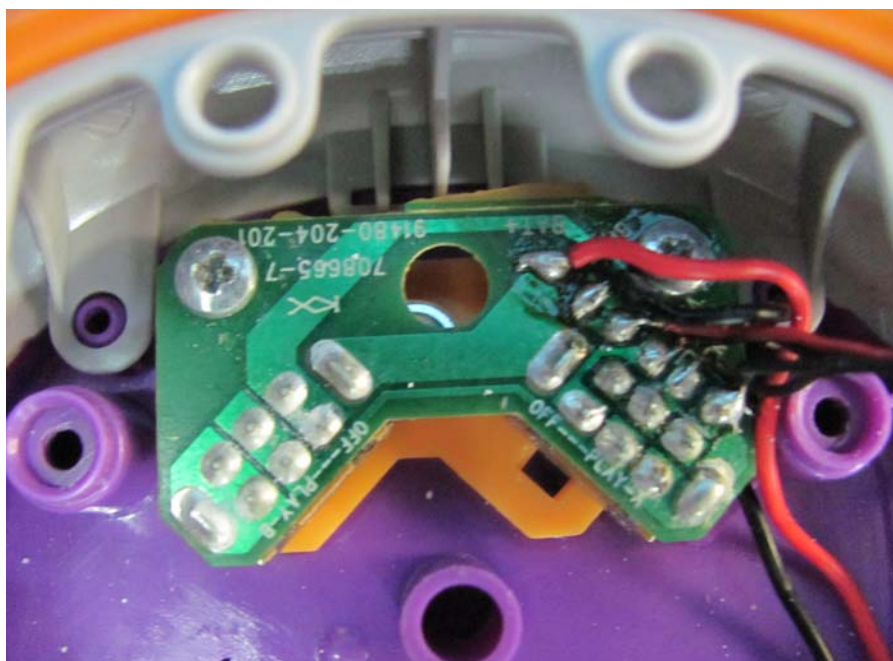

INTERTEK TESTING SERVICE

Report No.: HK10031355-1

Equipment Photographs Model : 80-91480 (Internal)

INTERTEK TESTING SERVICE

Report No.: HK10031355-1

Equipment Photographs Model : 80-91480 (Internal)

INTERTEK TESTING SERVICE

Report No.: HK10031355-1

Equipment Photographs Model : 80-91480 (Internal)

INTERTEK TESTING SERVICE

Report No.: HK10031355-1

Equipment Photographs
Model : 80-91480
(Internal)

INTERTEK TESTING SERVICE

Report No.: HK10031355-1

Equipment Photographs Model : 80-91480 (Internal)