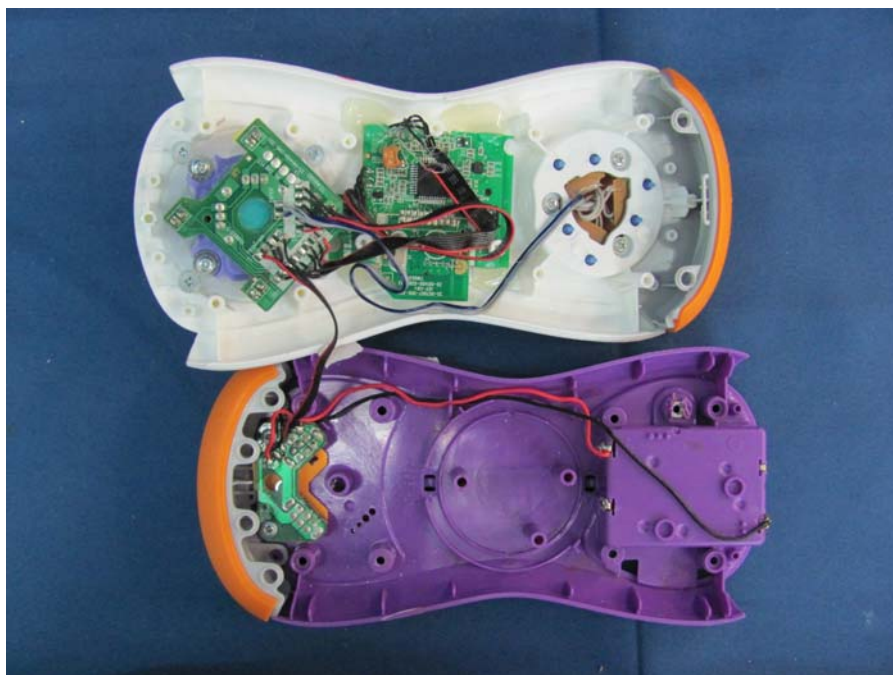

INTERTEK TESTING SERVICE

Report No.: HK10031355-1

Equipment Photographs Model : 80-91480 (Internal)

INTERTEK TESTING SERVICE

Report No.: HK10031355-1

Equipment Photographs Model : 80-91480 (Internal)

INTERTEK TESTING SERVICE

Report No.: HK10031355-1

Equipment Photographs Model : 80-91480 (Internal)

INTERTEK TESTING SERVICE

Report No.: HK10031355-1

Equipment Photographs
Model : 80-91480
(Internal)

INTERTEK TESTING SERVICE

Report No.: HK10031355-1

Equipment Photographs Model : 80-91480 (Internal)