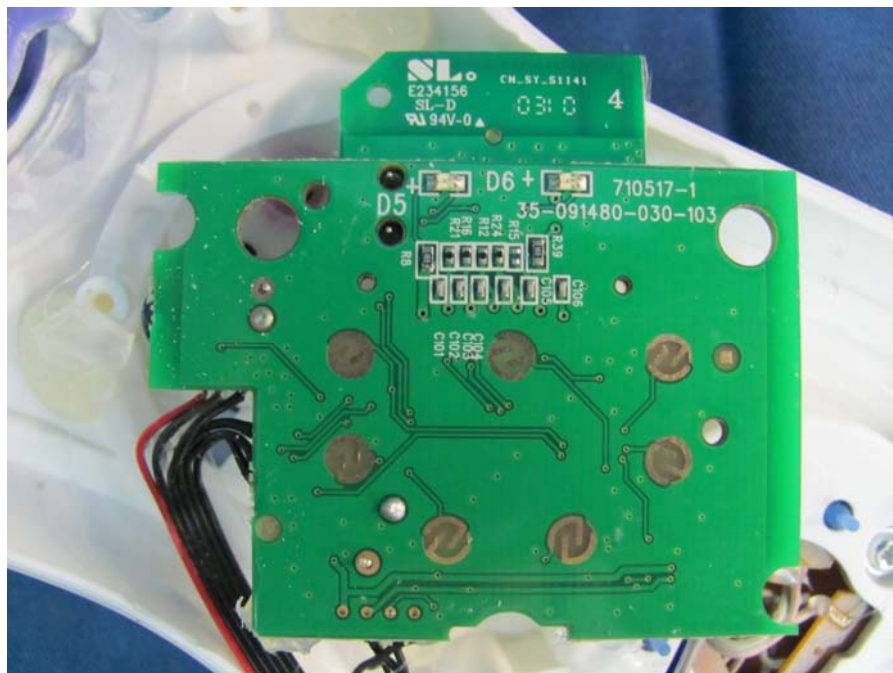

INTERTEK TESTING SERVICE

Report No.: HK10031355-1

Equipment Photographs Model : 80-91480 (Internal)

INTERTEK TESTING SERVICE

Report No.: HK10031355-1

Equipment Photographs Model : 80-91480 (Internal)

INTERTEK TESTING SERVICE

Report No.: HK10031355-1

Equipment Photographs Model : 80-91480 (Internal)

INTERTEK TESTING SERVICE

Report No.: HK10031355-1

Equipment Photographs
Model : 80-91480
(Internal)

INTERTEK TESTING SERVICE

Report No.: HK10031355-1

Equipment Photographs Model : 80-91480 (Internal)