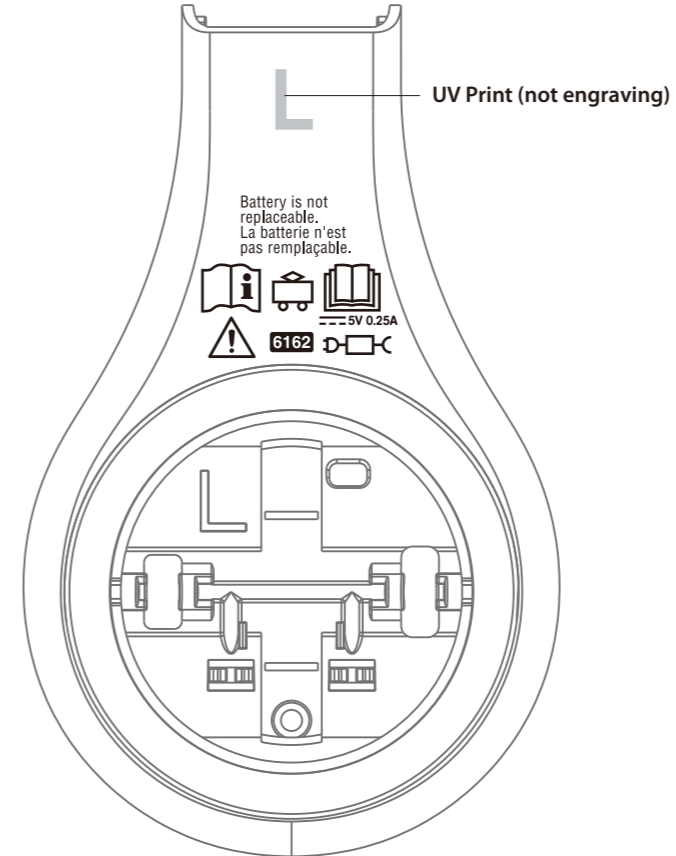

6162 Headphones - Engraving - 211230

US VERSION

RIGHT-BOT
30-053792-x00-005
凹面高光

UK VERSION

RIGHT-BOT
30-053792-x00-006
凹面高光

EU VERSION

RIGHT-BOT
30-053792-x00-004
凹面高光

Common part:

LEFT-BOT
30-053793
凹面高光

Common part:

EXPANSION-LINK-LEFT
30-053789
凹面高光

Common part:

USB DOOR
30-053809
凹面高光