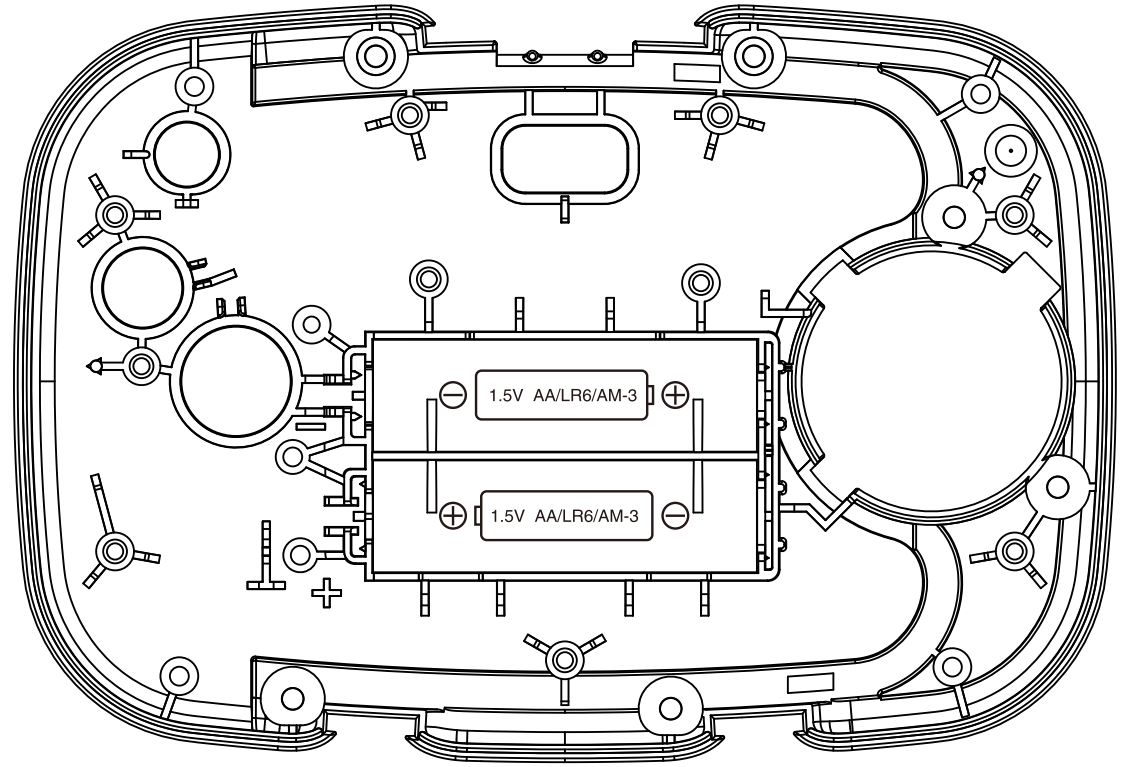

6160 Engraving info

Battery Door

Back of Battery Door

Small size of HDMI

PMN on the product