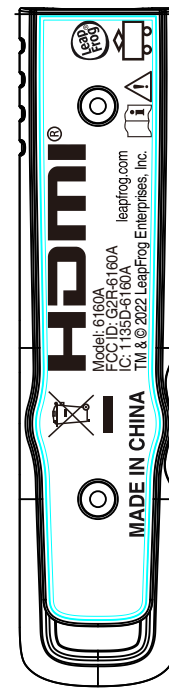

6160 Engraving info

Battery Door

Back of Battery Door

Small size of HDMI

PMN on the product