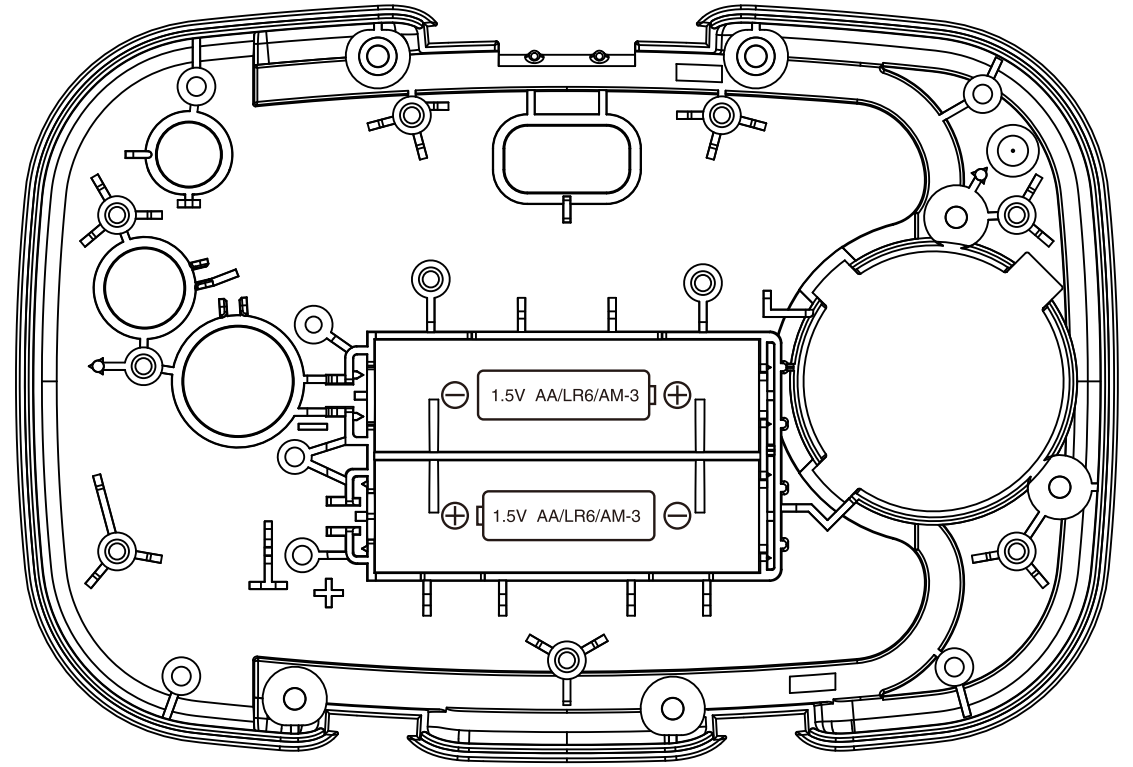

6160 Engraving info

Battery Door

Back of Battery Door

PMN on the product