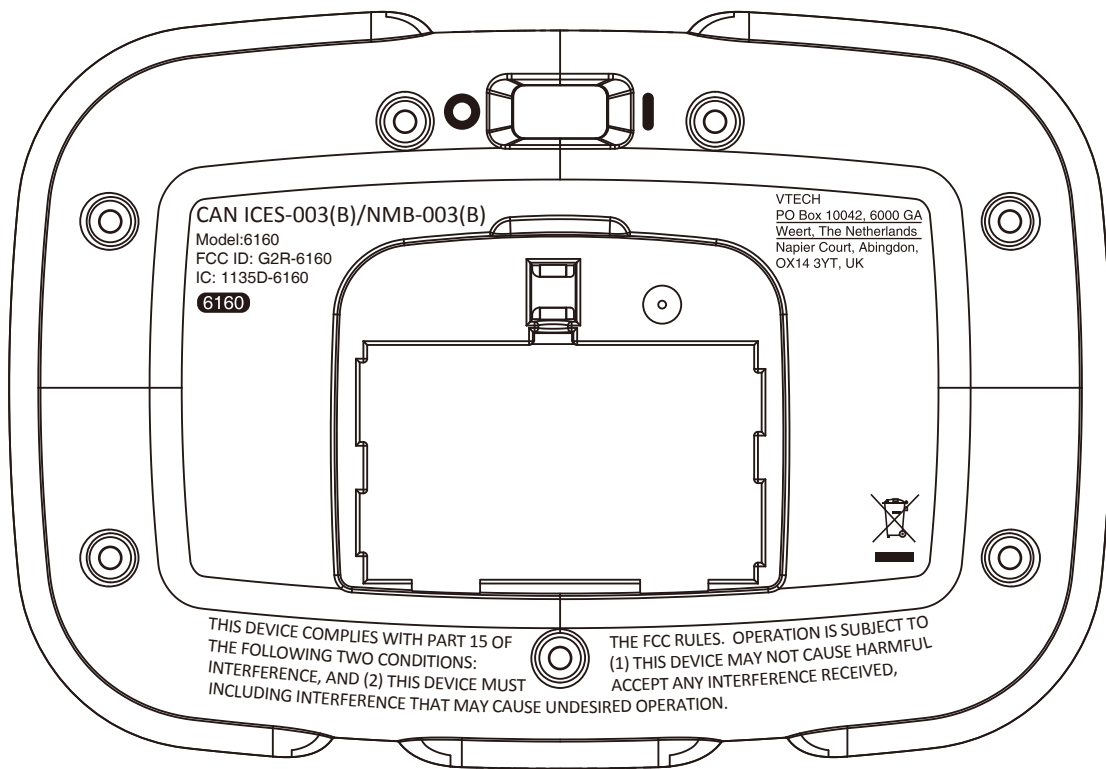

6160 Engraving info

Battery Door

Back of Battery Door

PMN on the product