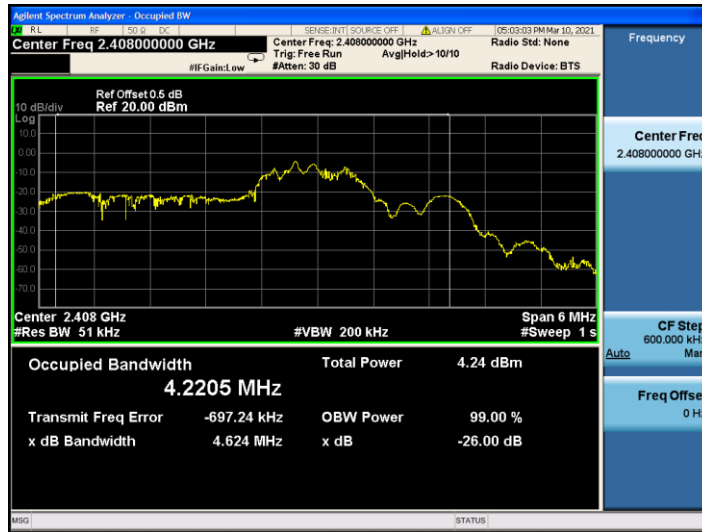

Appendix 1

Test Results

6 dB Bandwidth Measurement

TX frequency: 2408MHz

TX frequency: 2438MHz

TX frequency: 2472MHz

Occupied Bandwidth Measurement

TX frequency: 2408Hz

TX frequency: 2438MHz

TX frequency: 2472z

Power Spectral Density

TX frequency: 2408MHz

TX frequency: 2438MHz

TX frequency: 2472MHz

Spurious Conducted Emissions

TX frequency: 2408MHz