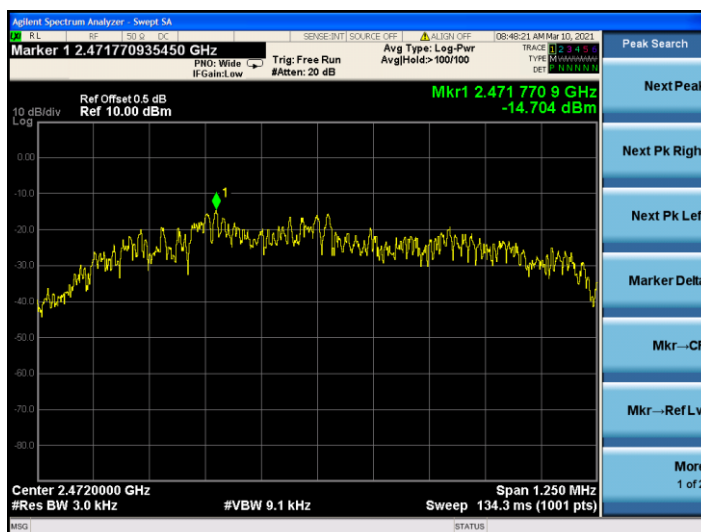

TX frequency: 2438MHz

TX frequency: 2472z

Power Spectral Density

TX frequency: 2408MHz

TX frequency: 2438MHz

TX frequency: 2472MHz

Spurious Conducted Emissions

TX frequency: 2408MHz

TX frequency: 2438MHz

TX frequency: 2472MHz