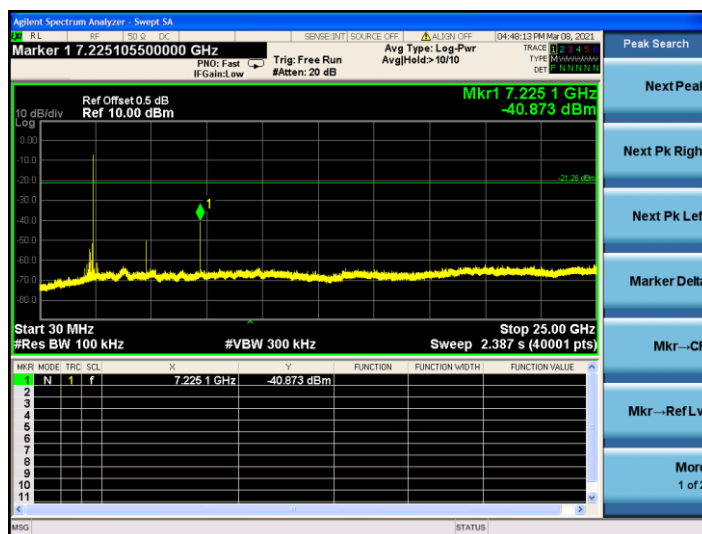

TX frequency: 2438MHz

TX frequency: 2472z

Power Spectral Density

TX frequency: 2408MHz

TX frequency: 2438MHz

TX frequency: 2472MHz

Spurious Conducted Emissions

TX frequency: 2408MHz

TX frequency: 2438MHz

TX frequency: 2472MHz