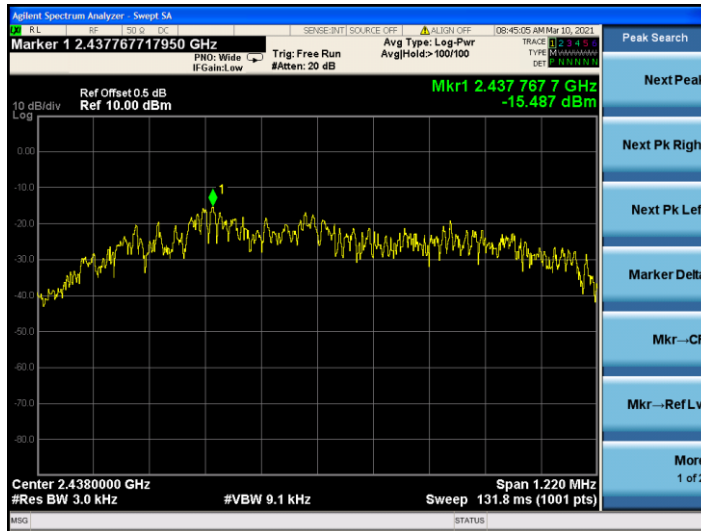

TX frequency: 2438MHz

TX frequency: 2472z

Power Spectral Density

TX frequency: 2408MHz

TX frequency: 2438MHz

TX frequency: 2472MHz

Spurious Conducted Emissions

TX frequency: 2408MHz

TX frequency: 2438MHz

TX frequency: 2472MHz