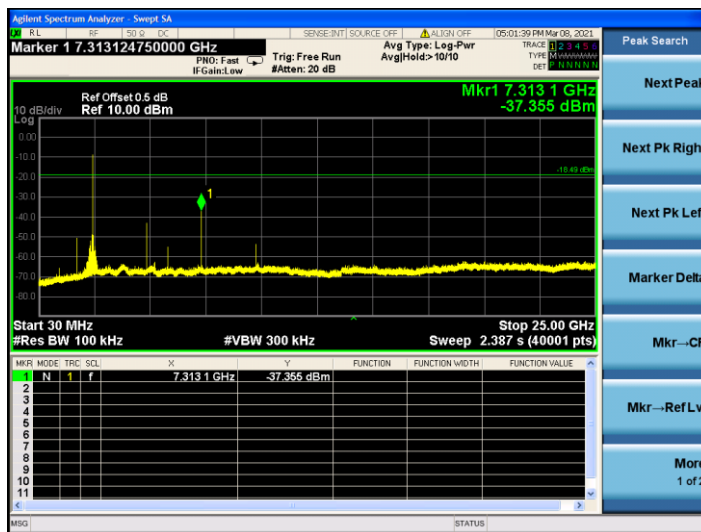

TX frequency: 2438MHz

TX frequency: 2472z

Power Spectral Density

TX frequency: 2408MHz

TX frequency: 2438MHz

TX frequency: 2472MHz

Spurious Conducted Emissions

TX frequency: 2408MHz

TX frequency: 2438MHz

TX frequency: 2472MHz