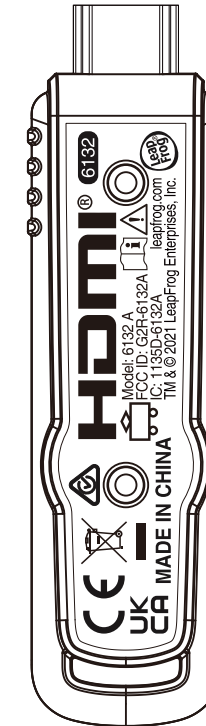

# 6132 Engraving info

Back of Battery Door

Battery Door

50 mm X 25 mm

Weee logo(h>8.5mm)

CE marking(h>5.5mm)

UKCA logo(h>5mm)

RCM logo(h>3mm)

HDMI 29.7 mm (W) X 5 mm(H)

© 2 mm (W) X 2 mm(H)

“MADE IN CHINA”and“FABRIQUÉ EN CHINE”(h>2mm)