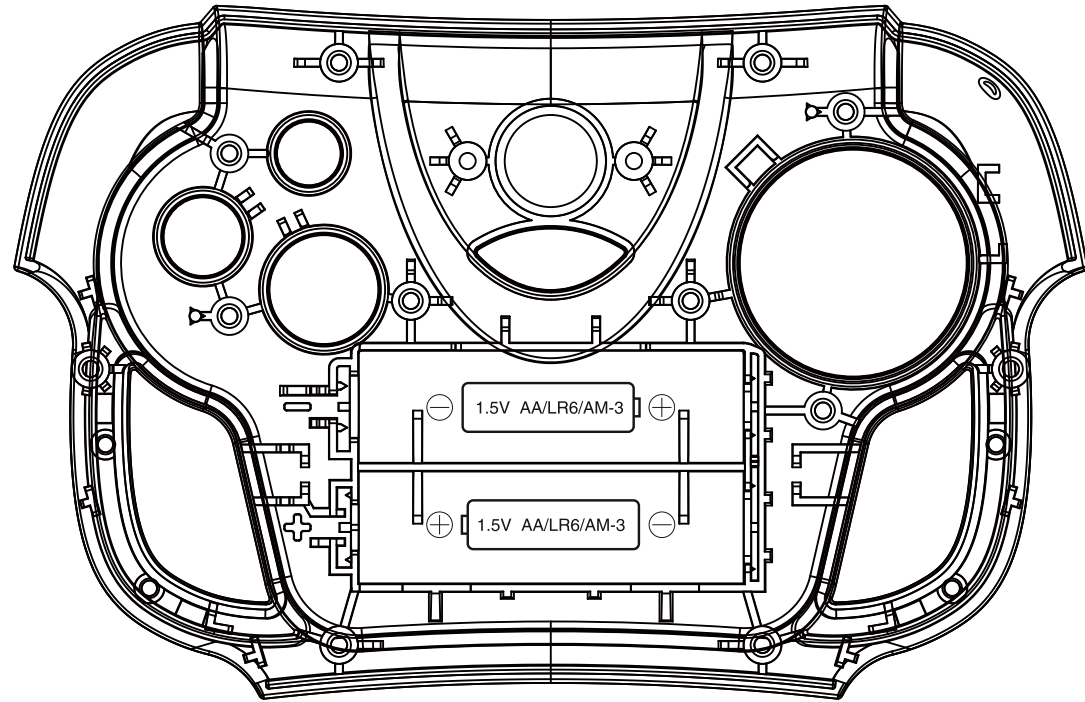

# 6132 Engraving info

Back of Battery Door

Battery Door

50 mm X 25 mm

Weee logo(h>8.5mm)

CE marking(h>5.5mm)

UKCA logo(h>5mm)

RCM logo(h>3mm)

HDMI 29.7 mm (W) X 5 mm(H)

© 2 mm (W) X 2 mm(H)

“MADE IN CHINA”and“FABRIQUÉ EN CHINE”(h>2mm)