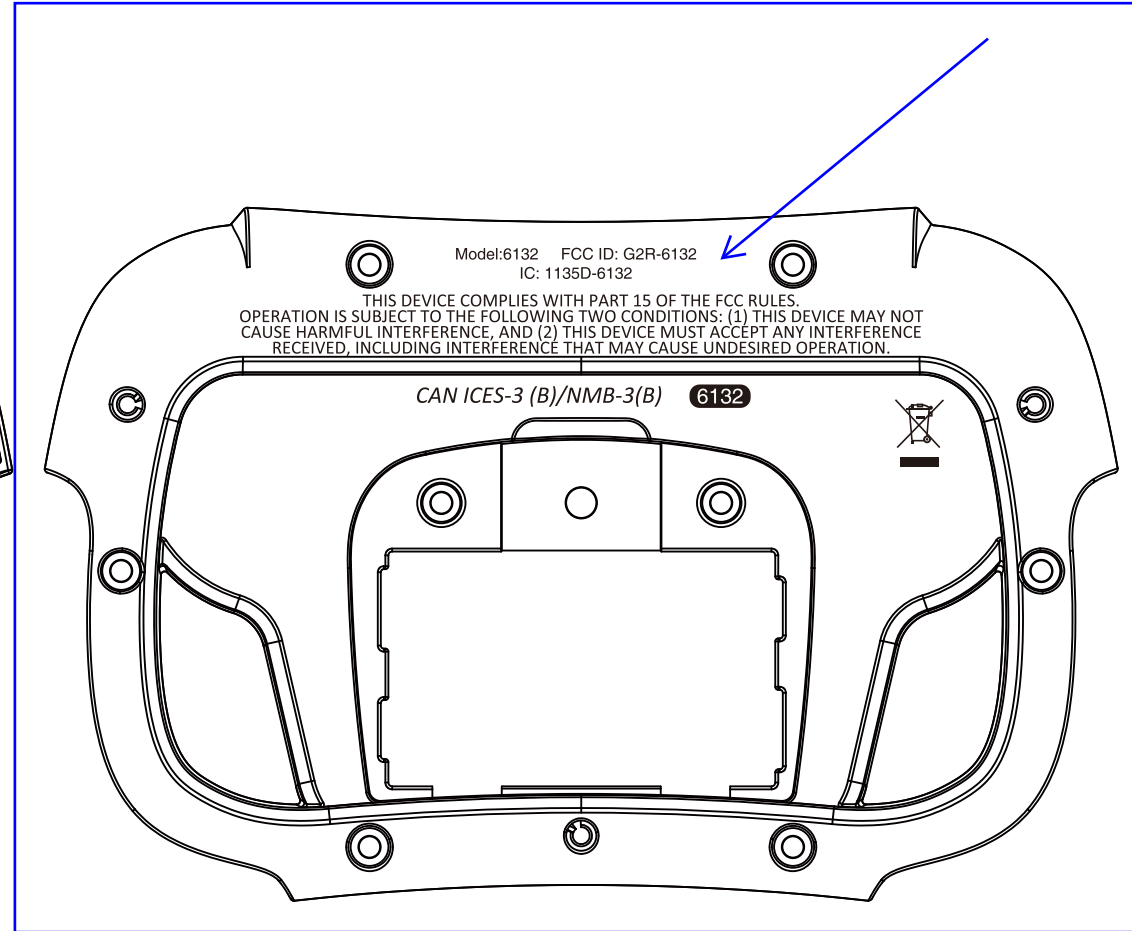

# 6132 Engraving info

Back of Battery Door

Battery Door

50 mm X 25 mm

Weee logo(h>8.5mm)

CE marking(h>5.5mm)

UKCA logo(h>5mm)

RCM logo(h>3mm)

HDMI 29.7 mm (W) X 5 mm(H)

© 2 mm (W) X 2 mm(H)

“MADE IN CHINA”and“FABRIQUÉ EN CHINE”(h>2mm)