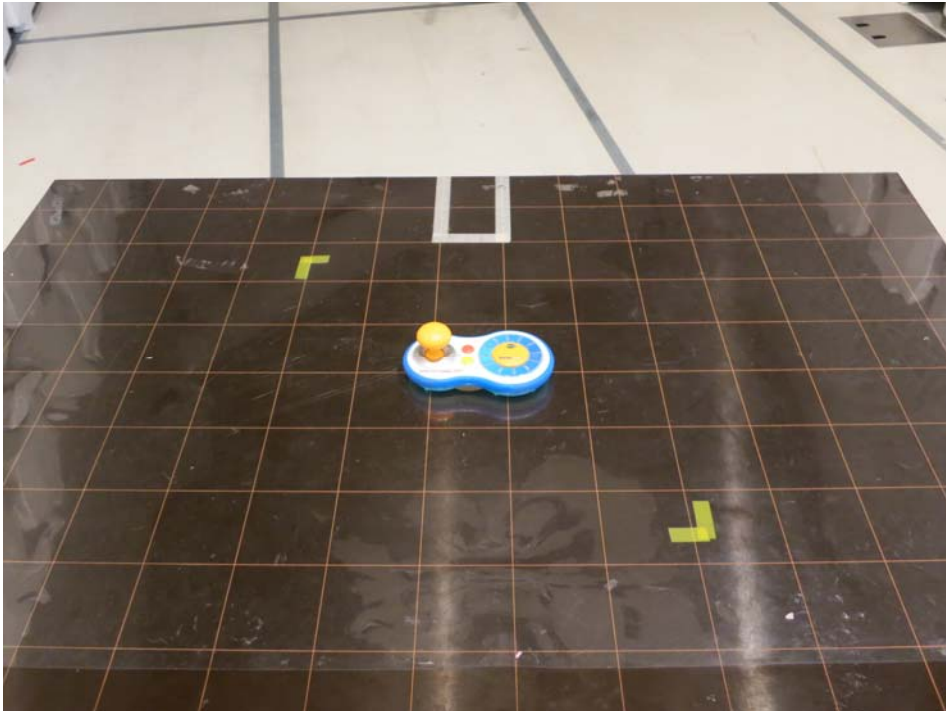

INTERTEK TESTING SERVICES

The Worst Case Configuration Photographs

Radiated Emission – Remote Controller Transmission

Front View

Rear View