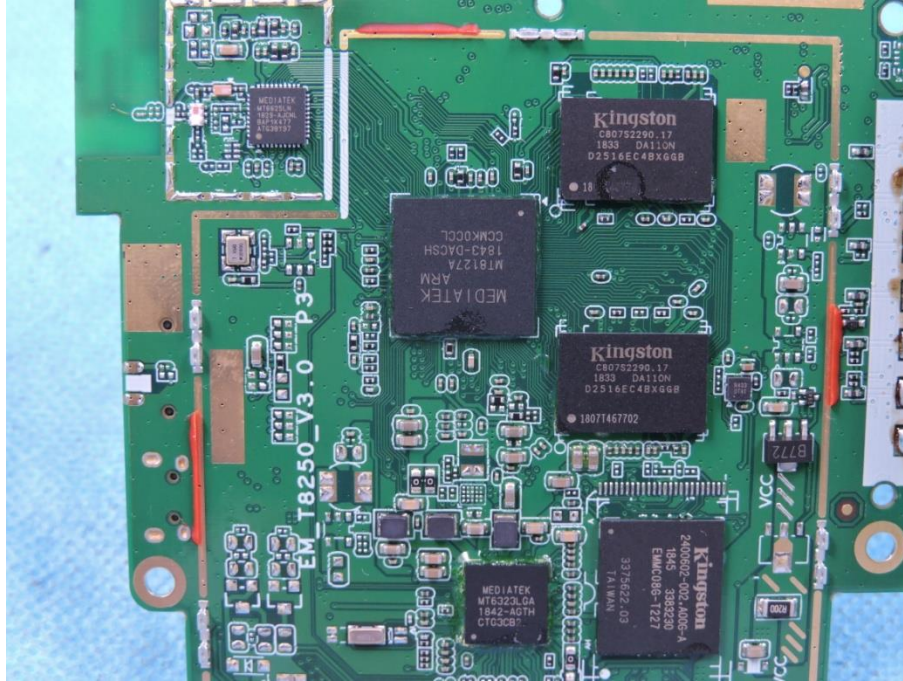

# Internal Photos of EUT

Report No.: STS1903192W01

Model No. : 1866

Page: 1 of 6

# Internal Photos of EUT

Report No.: STS1903192W01

Model No. : 1866

Page: 2 of 6

# Internal Photos of EUT

Report No.: STS1903192W01

Model No. : 1866

Page: 3 of 6

# Internal Photos of EUT

Report No.: STS1903192W01

Model No. : 1866

Page: 4 of 6