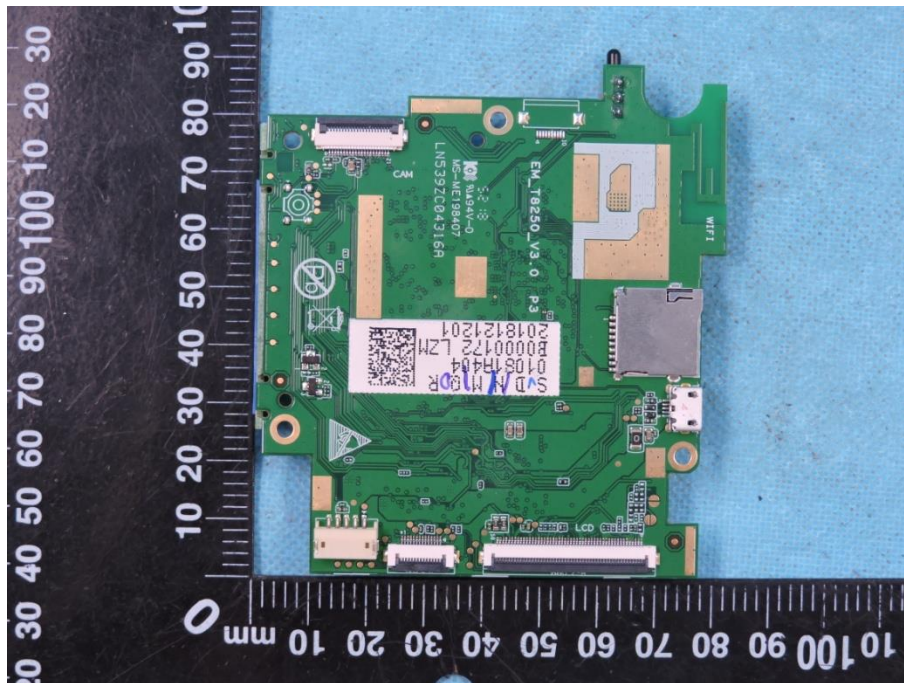

# Internal Photos of EUT

Report No.: STS1903192W01

Model No. : 1866

Page: 1 of 6

# Internal Photos of EUT

Report No.: STS1903192W01

Model No. : 1866

Page: 2 of 6

# Internal Photos of EUT

Report No.: STS1903192W01

Model No. : 1866

Page: 3 of 6

# Internal Photos of EUT

Report No.: STS1903192W01

Model No. : 1866

Page: 4 of 6