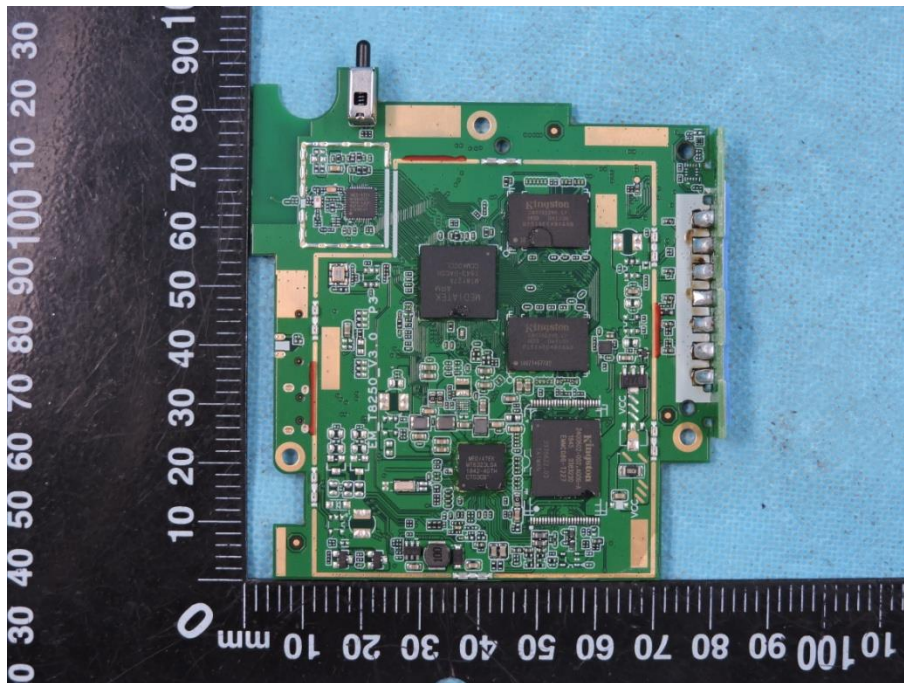

# Internal Photos of EUT

Report No.: STS1903192W01

Model No. : 1866

Page: 1 of 6

# Internal Photos of EUT

Report No.: STS1903192W01

Model No. : 1866

Page: 2 of 6

# Internal Photos of EUT

Report No.: STS1903192W01

Model No. : 1866

Page: 3 of 6