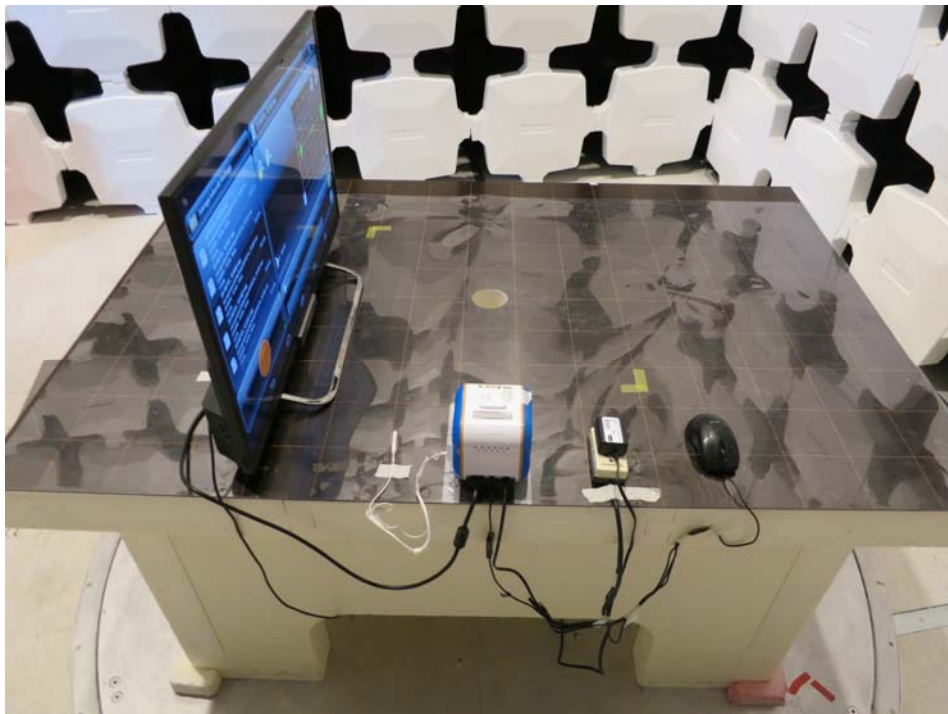

### The Worst Case Configuration Photographs

Radiated Emission – Base Unit - (WiFi+Remote RF) On and Play Movie (from SD card)

Front View

Rear View

## The Worst Case Configuration Photographs

AC Conducted Emission – Base Unit: (WiFi+Remote RF)On + playback mic recorded file from SD card

Front View

Side View 1

Test Report Number: 15070911HKG-003  
FCC ID: G2R-1836  
IC: 1135D-1836

## The Worst Case Configuration Photographs

AC Conducted Emission

Side View 2