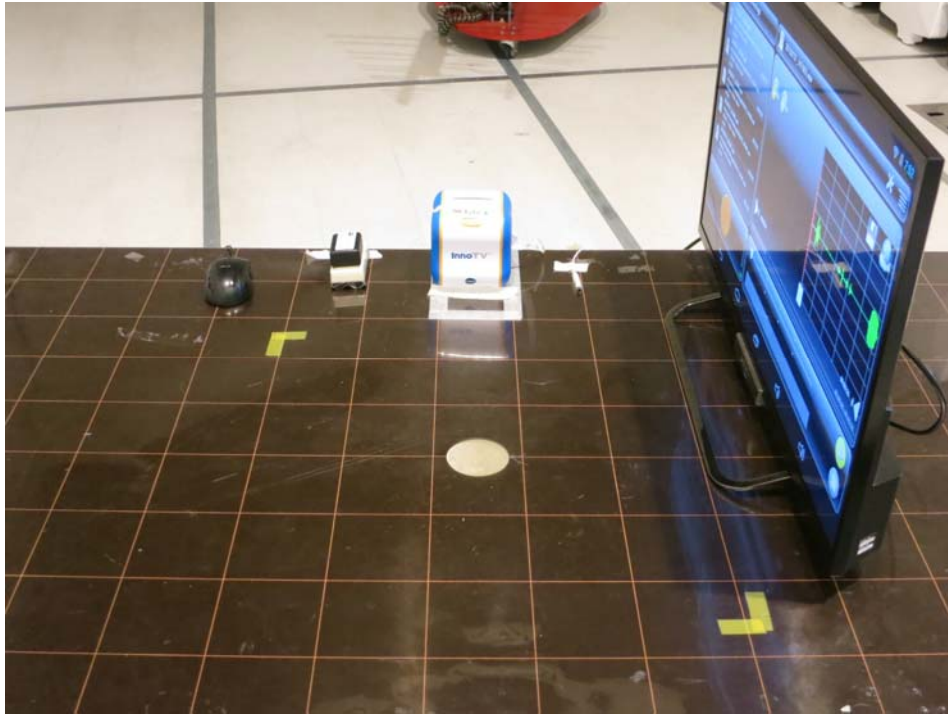

### The Worst Case Configuration Photographs

Radiated Emission – Base Unit - (WiFi+Remote RF) On and Play Movie (from SD card)

Front View

Rear View

## The Worst Case Configuration Photographs

AC Conducted Emission – Base Unit: (WiFi+Remote RF)On + playback mic recorded file from SD card

Front View

Side View 1

Test Report Number: 15070911HKG-003  
FCC ID: G2R-1836  
IC: 1135D-1836

## The Worst Case Configuration Photographs

AC Conducted Emission

Side View 2