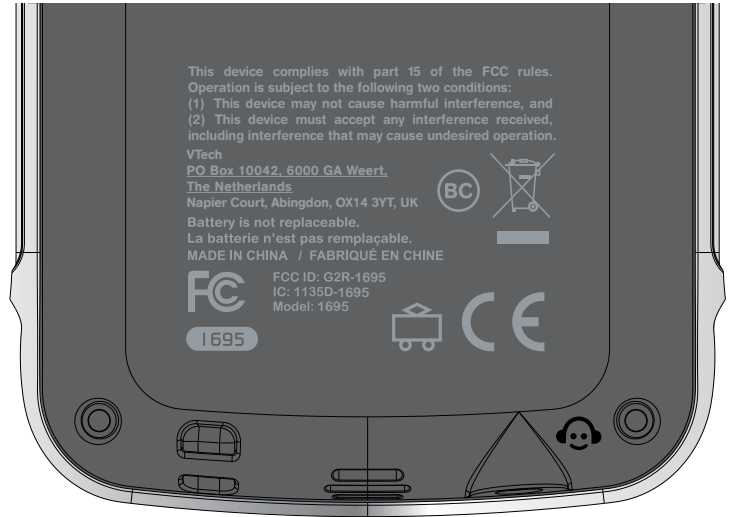

COSMETIC SPECIFICATION

HCS : 169500-100

MODEL : **KidiBuzz** CUSTOMER : **VT-US** ASS. NO. : **80-169500-001**

PRODUCT NAME : KidiBuzz

REMARKS :

NO. OF REVISION : 0

169500 Console Silkscreen:

Bot Cabinet

P/N : 30-040025-X00

Plastics color: Grey 425 C

Silk color : PMS 430

VTech
PO Box 10042, 6000 GA Weert,
The Netherlands
Napier Court, Abingdon, OX14 3YT, UK
Battery is not replaceable.
La batterie n'est pas remplaçable.
MADE IN CHINA / FABRIQUÉ EN CHINE