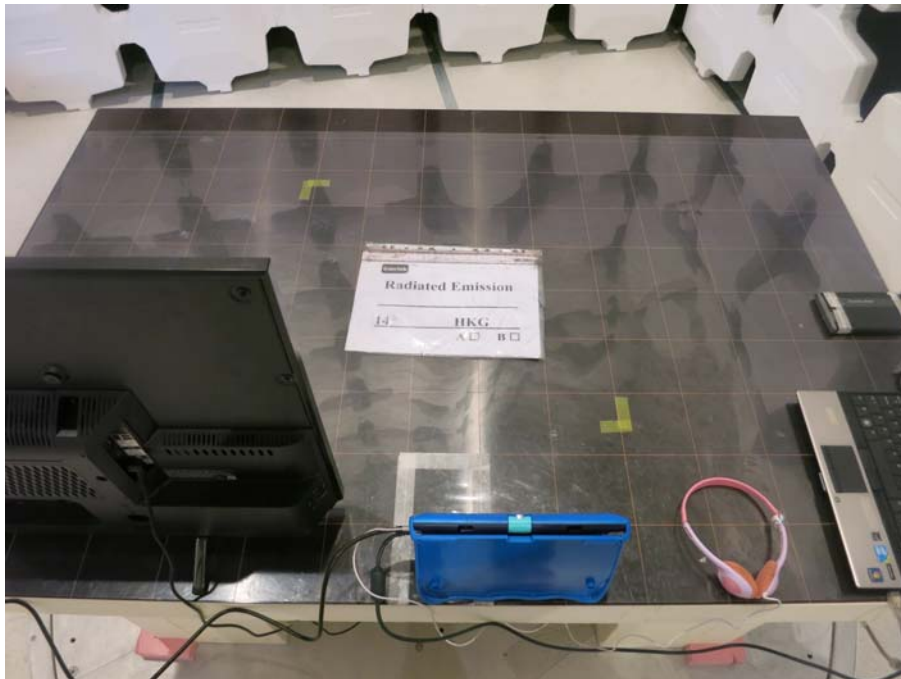

INTERTEK TESTING SERVICES

The Worst Case Configuration Photographs - Mode: HDMI Video Playing + charging + wifi transmission with data transfer

Radiated Emission

Front View

Rear View

INTERTEK TESTING SERVICES

**The Worst Case Configuration Photographs - Mode:
HDMI Video Playing + charging + wifi transmission with adaptor**

INTERTEK TESTING SERVICES

**The Worst Case Configuration Photographs - Mode:
HDMI Video Playing + charging + wifi transmission with adaptor**

INTERTEK TESTING SERVICES

The Worst Case Configuration Photographs - Mode:
HDMI Video Playing + charging + wifi transmission with adaptor