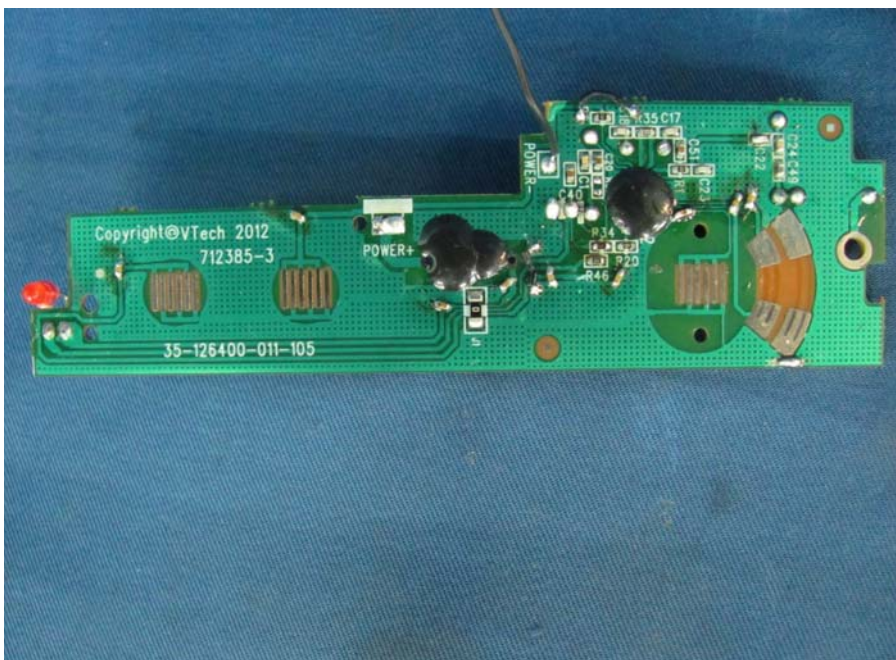

INTERTEK TESTING SERVICE

Report No.: HK12060629-1

Equipment Photographs

Model : 1264

(Internal)

INTERTEK TESTING SERVICE

Report No.: HK12060629-1

Equipment Photographs

Model : 1264

(Internal)

INTERTEK TESTING SERVICE

Report No.: HK12060629-1

Equipment Photographs

Model : 1264

(Internal)