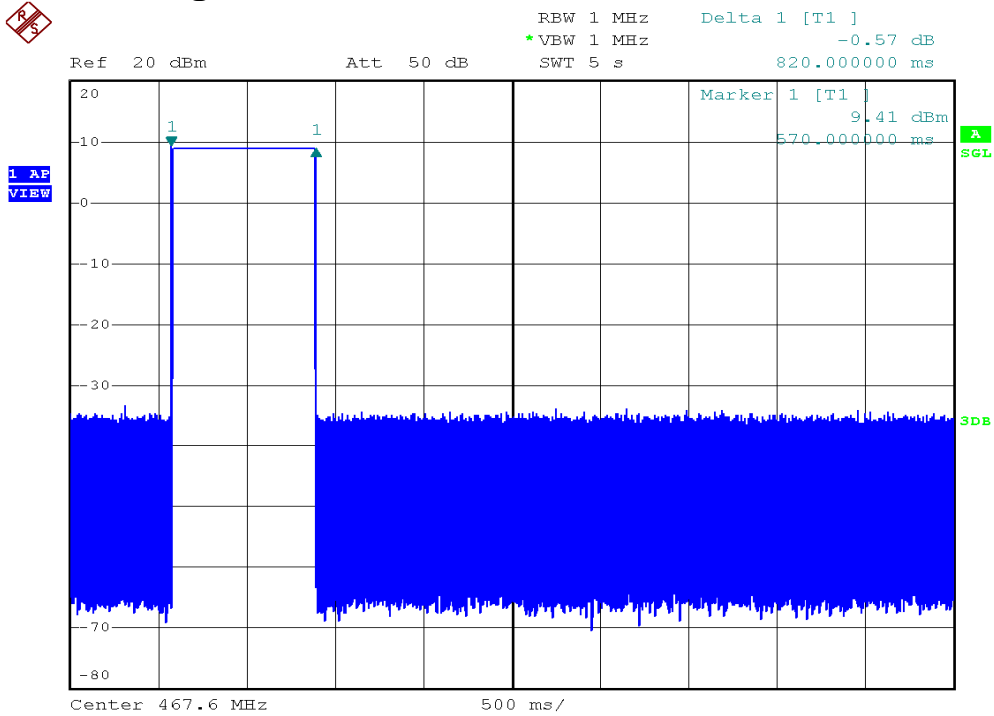

INTERTEK TESTING SERVICES

Digital Transmission Plots

Plot Timing 1

Plot Timing 2