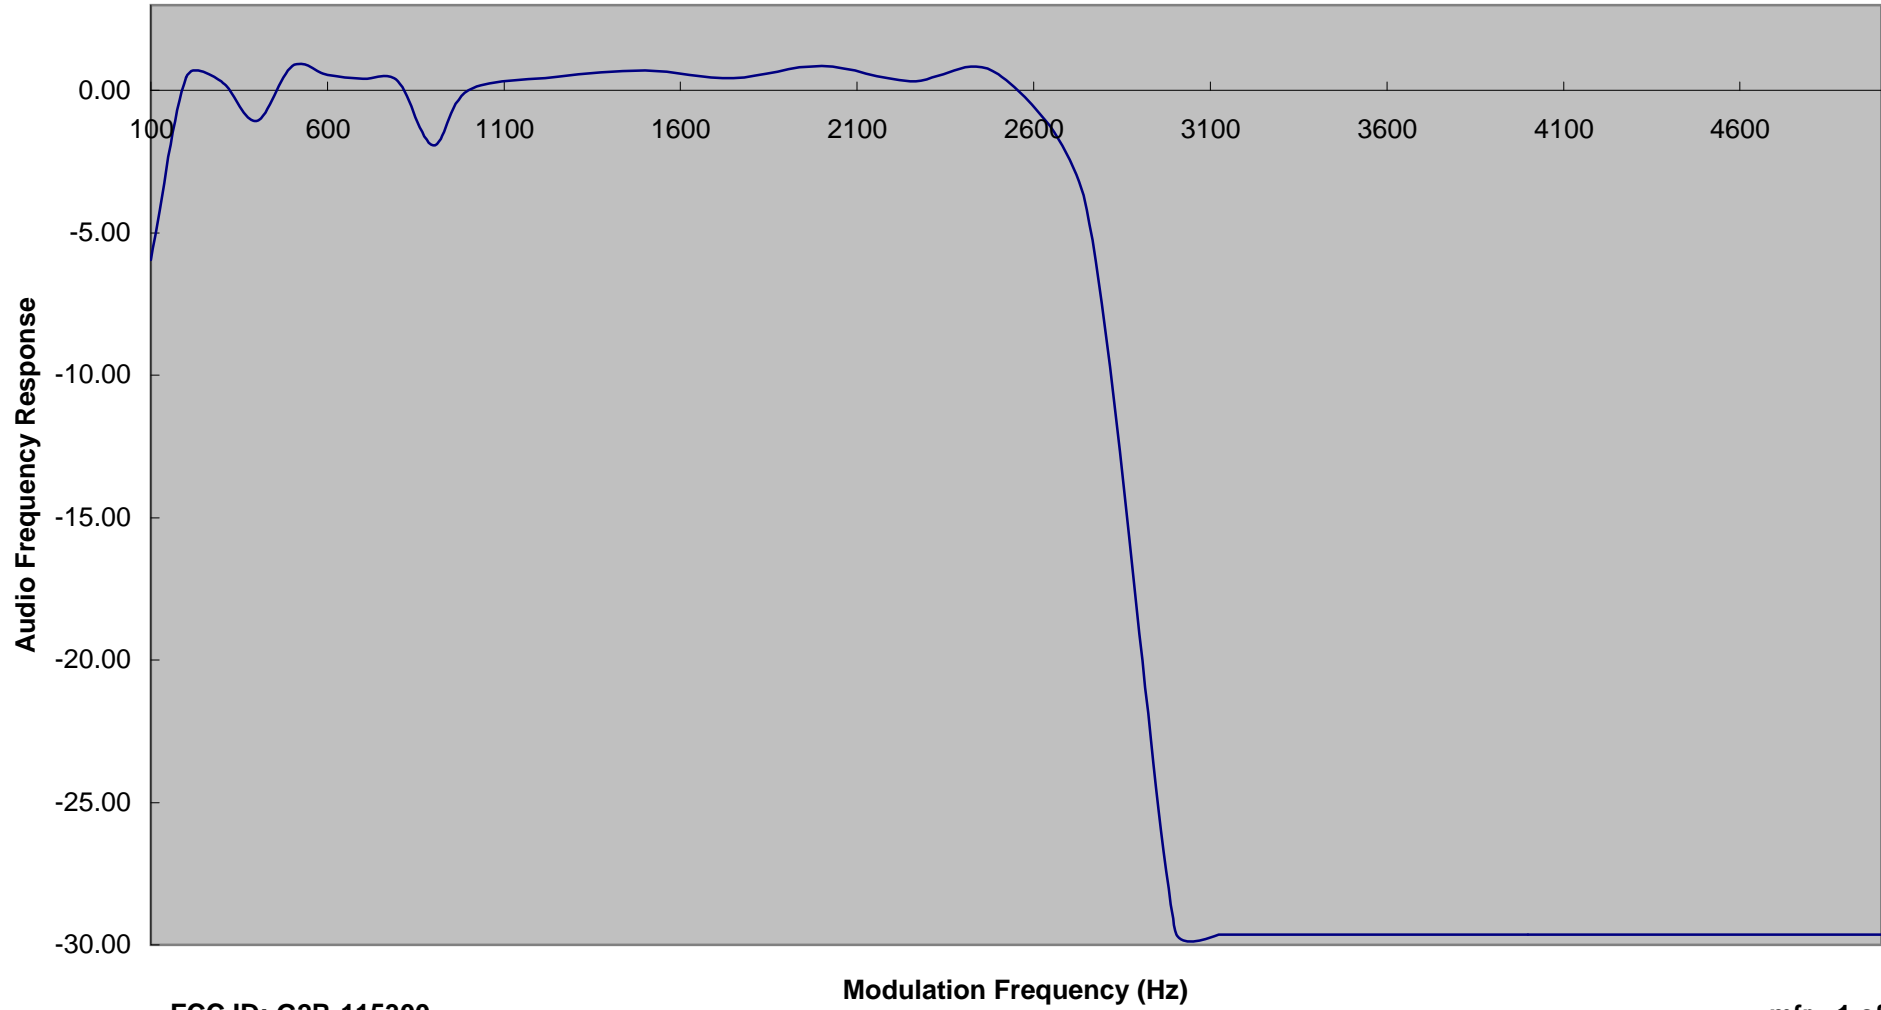

**INTERTEK TESTING SERVICES**

**Modulation Frequency Response**

FCC ID: G2R-115300

mfr - 1 of 1