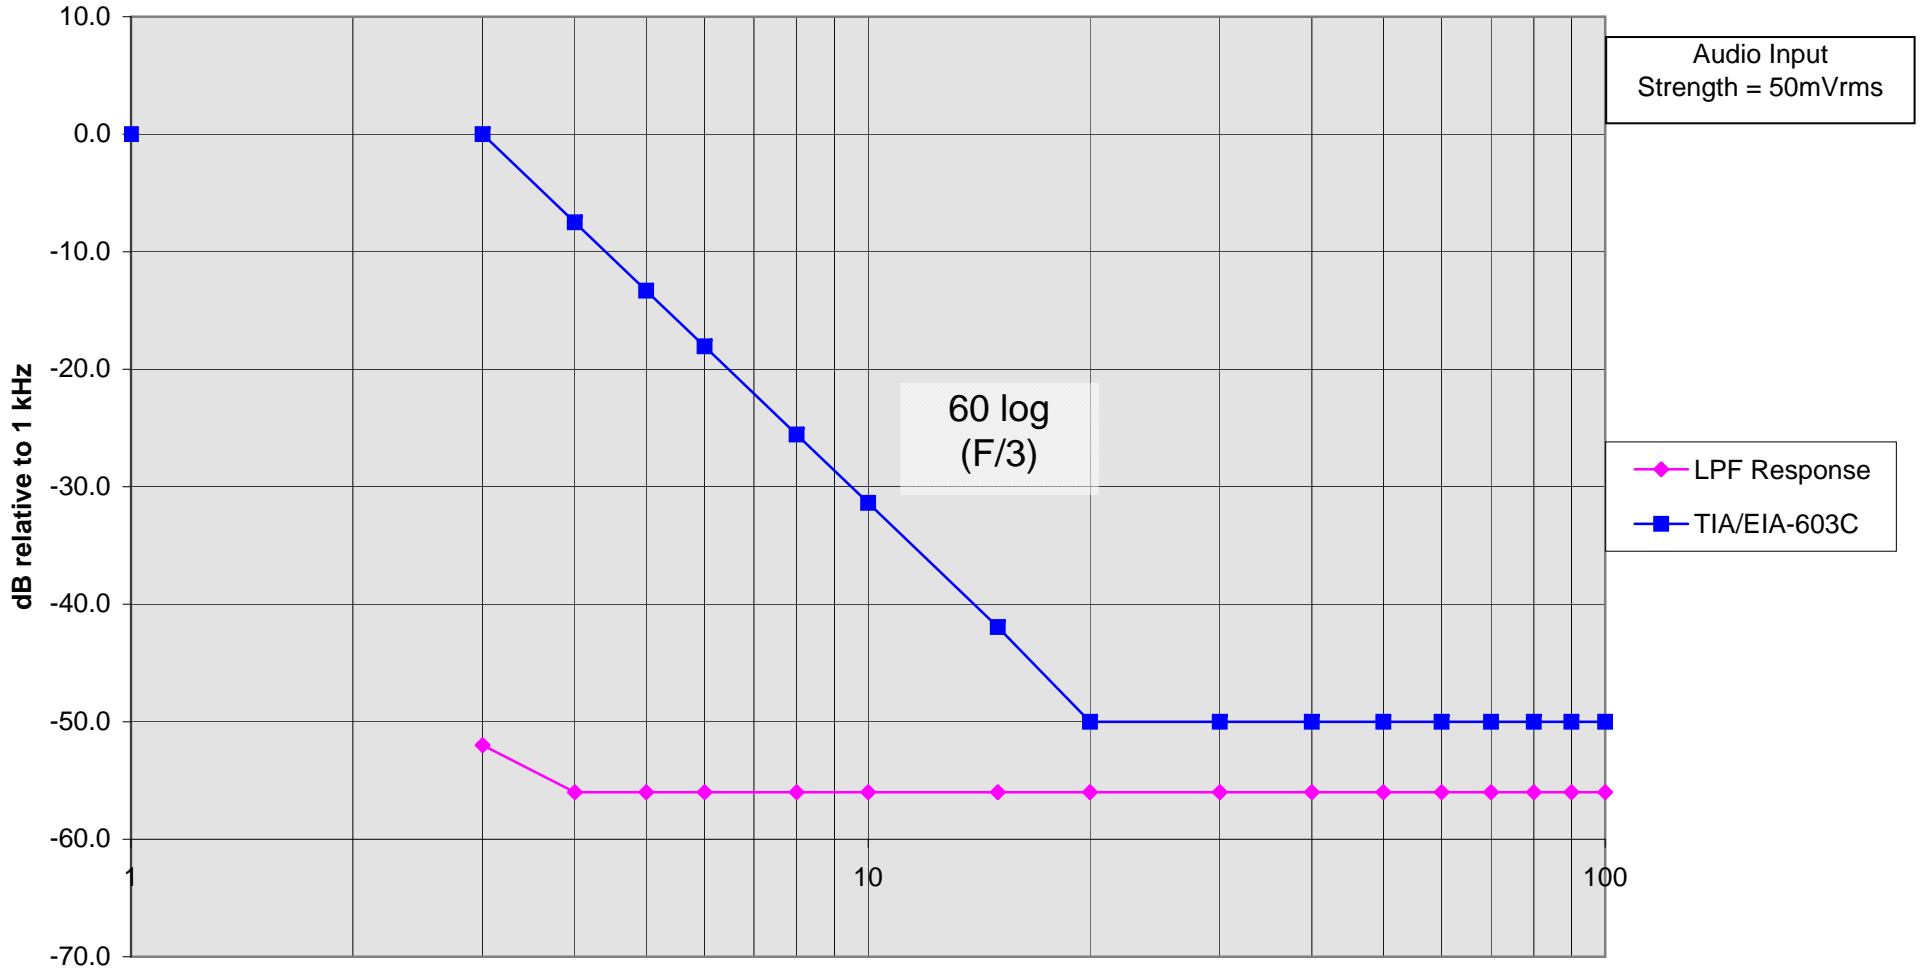

INTERTEK TESTING SERVICES

Audio Low Pass Filter Response

FCC ID: G2R-115300

Frequency (kHz)

lpf - 1 of 1