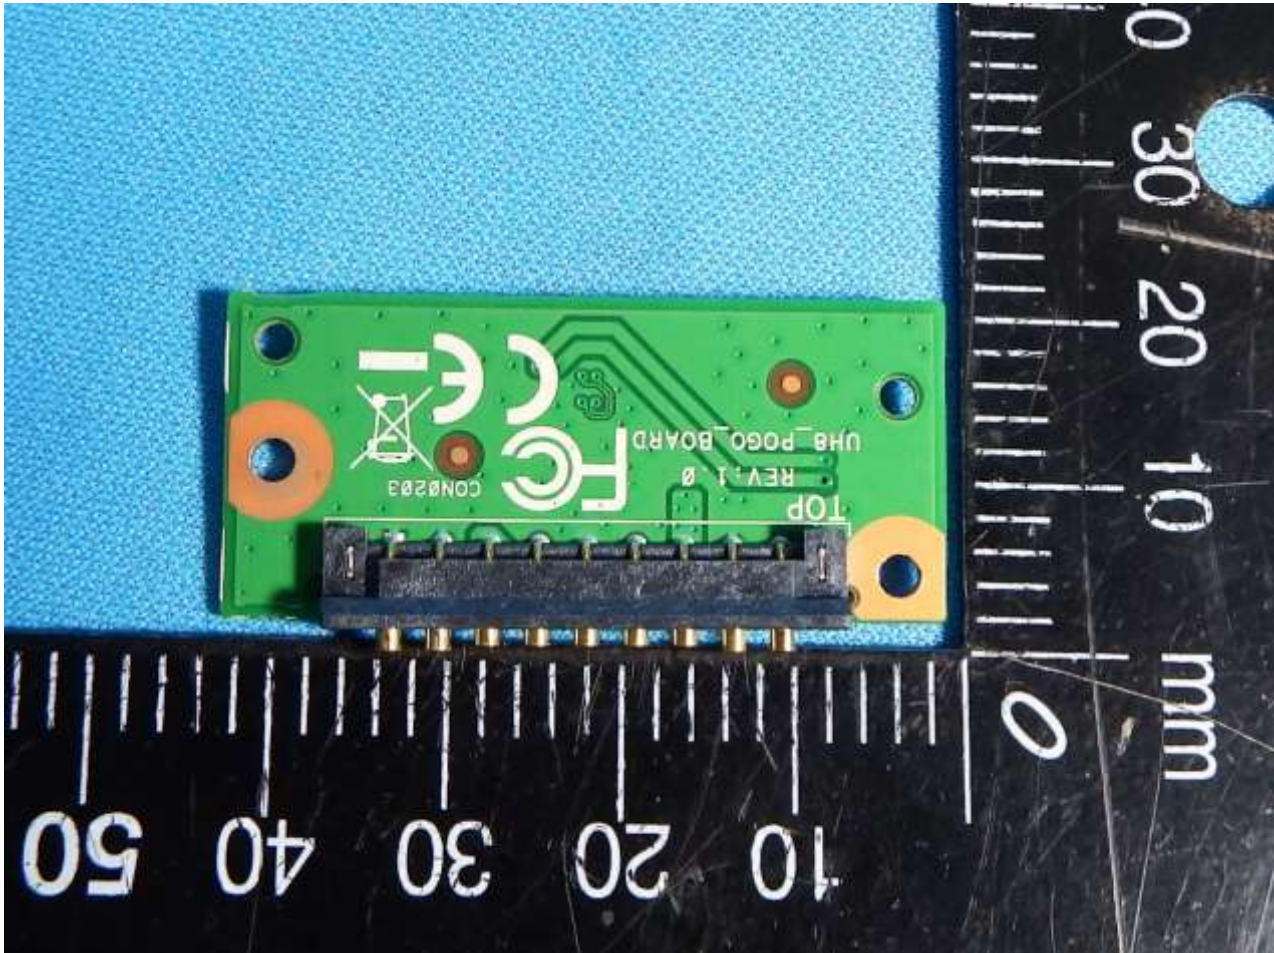

Brand Name: EVERSPRING / Model Name: ZH143-0

Brand Name: EVERSPRING / Model Name: ZH143-0

Brand Name: EVERSPRING / Model Name: ZH143-0

Brand Name: EVERSPRING / Model Name: ZH143-0

Bluetooth & WLAN Antenna