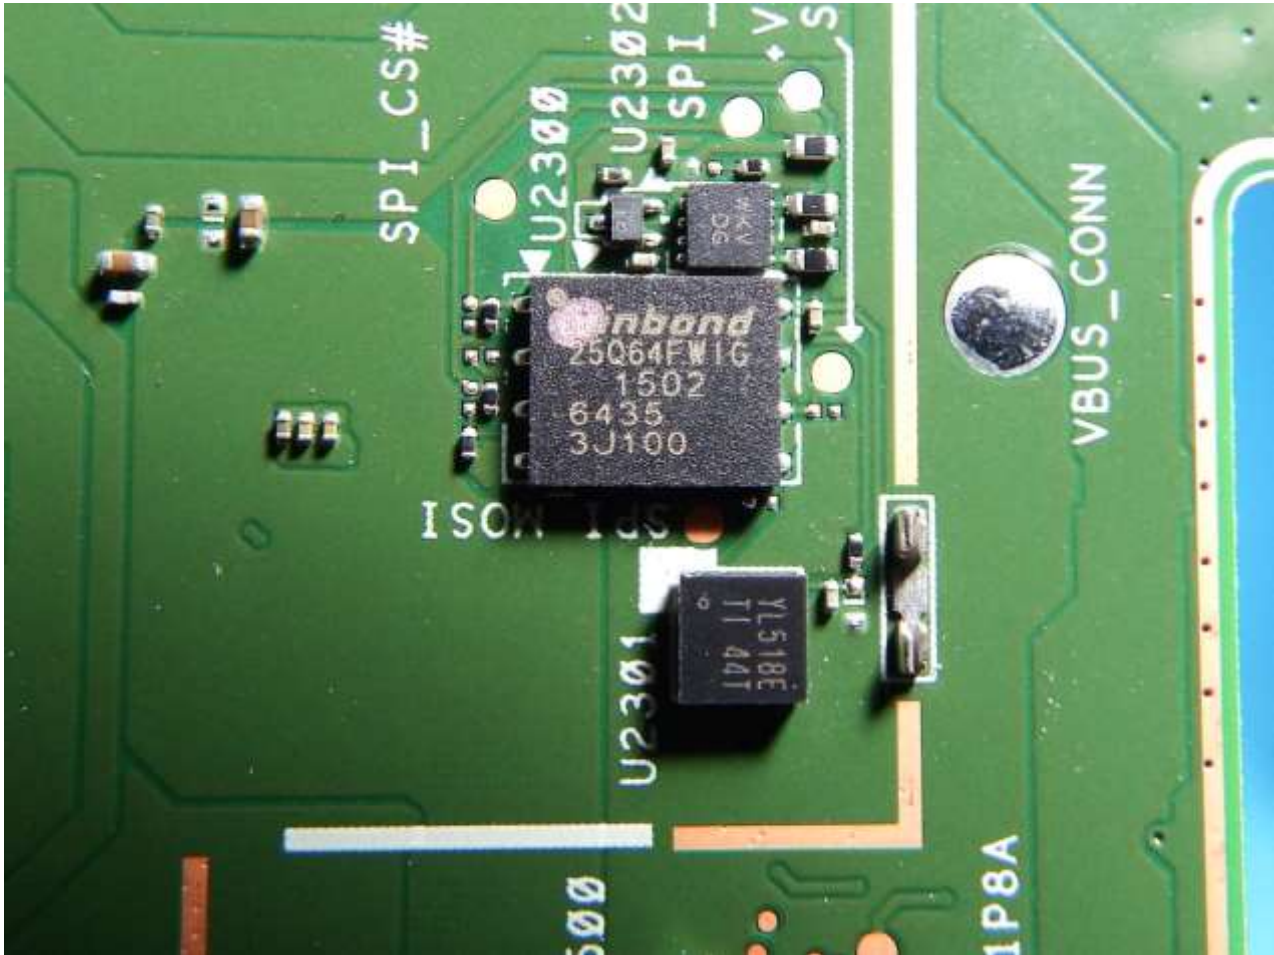

Brand Name: EVERSPRING / Model Name: ZH143-0

Brand Name: EVERSPRING / Model Name: ZH143-0

Brand Name: EVERSPRING / Model Name: ZH143-0

Brand Name: EVERSPRING / Model Name: ZH143-0

Brand Name: EVERSPRING / Model Name: ZH143-0

Brand Name: EVERSPRING / Model Name: ZH143-0

Brand Name: EVERSPRING / Model Name: ZH143-0

Brand Name: EVERSPRING / Model Name: ZH143-0

Brand Name: EVERSPRING / Model Name: ZH143-0

Bluetooth & WLAN Antenna