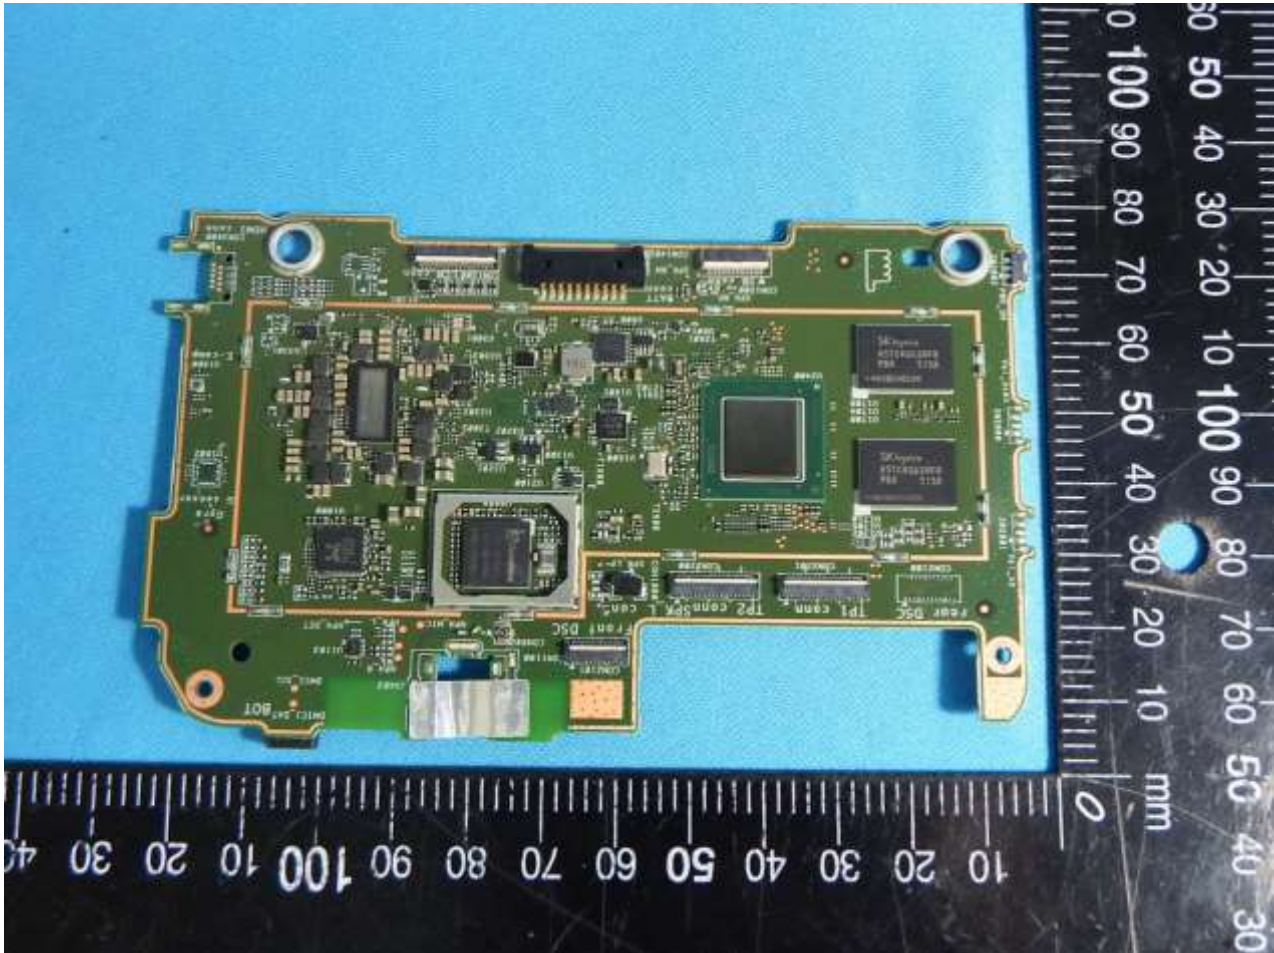

3. Internal Photograph of EUT

Brand Name: EVERSPRING / Model Name: ZH143-0

Brand Name: EVERSPRING / Model Name: ZH143-0

Brand Name: EVERSPRING / Model Name: ZH143-0

Brand Name: EVERSPRING / Model Name: ZH143-0

Brand Name: EVERSPRING / Model Name: ZH143-0

Brand Name: EVERSPRING / Model Name: ZH143-0

Brand Name: EVERSPRING / Model Name: ZH143-0

Brand Name: EVERSPRING / Model Name: ZH143-0

Brand Name: EVERSPRING / Model Name: ZH143-0