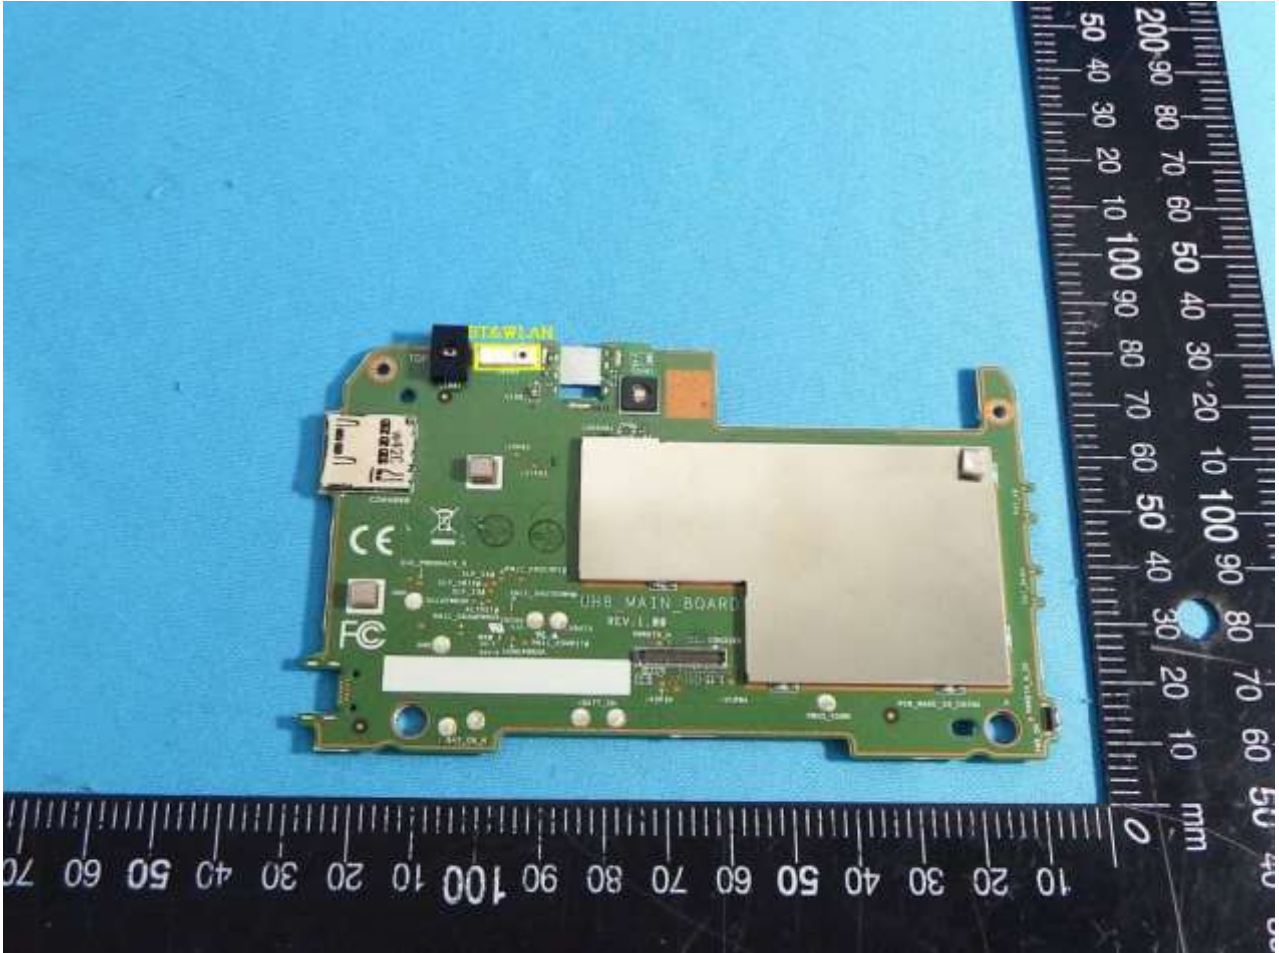

3. Internal Photograph of EUT

Brand Name: EVERSPRING / Model Name: ZH143-0

Brand Name: EVERSPRING / Model Name: ZH143-0

Brand Name: EVERSPRING / Model Name: ZH143-0

Brand Name: EVERSPRING / Model Name: ZH143-0

Brand Name: EVERSPRING / Model Name: ZH143-0

Brand Name: EVERSPRING / Model Name: ZH143-0

Brand Name: EVERSPRING / Model Name: ZH143-0

Brand Name: EVERSPRING / Model Name: ZH143-0

Brand Name: EVERSPRING / Model Name: ZH143-0