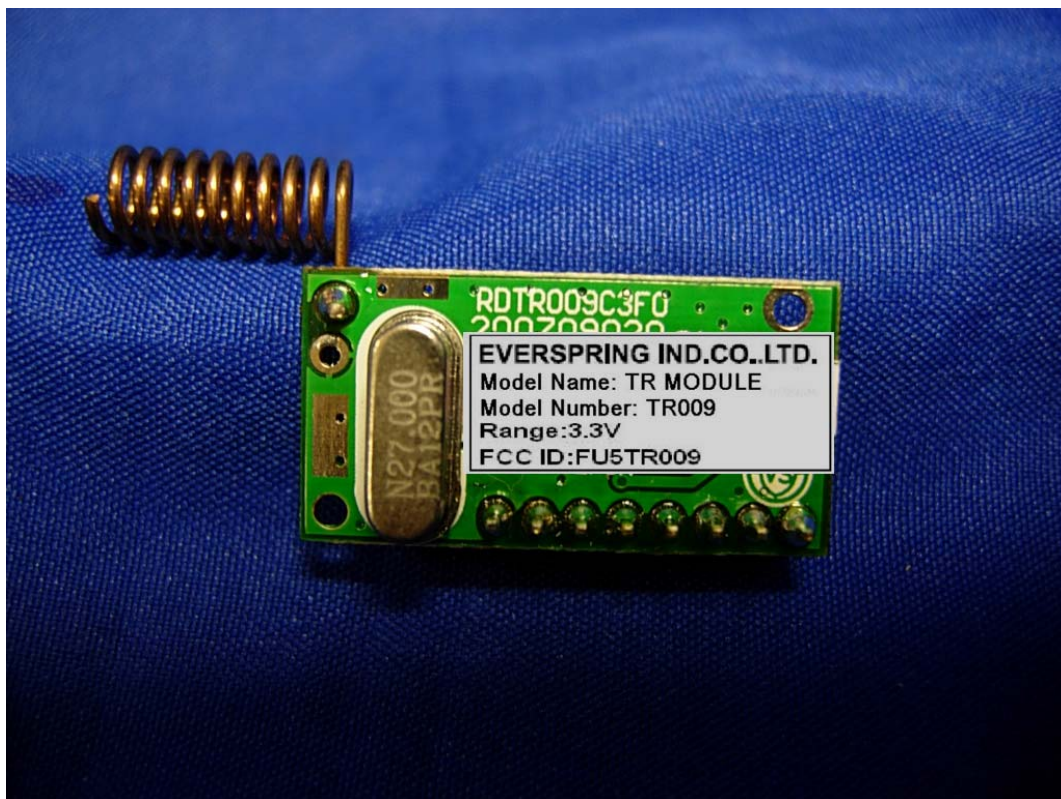

# *EVERSPRING INDUSTRY CO., LTD*

---

FCC ID.: FU5TR009

## FCC ID Label

The FCC ID and Doc Label will be placed on the equipment as shown in the photograph below.

<p><b>EVERSPRING IND.CO.,LTD.</b> <b>Model Name:TR MODULE</b> <b>Model Number: TR009</b> <b>Range:3.3V</b> <b>FCC ID:FU5TR009</b></p>
---