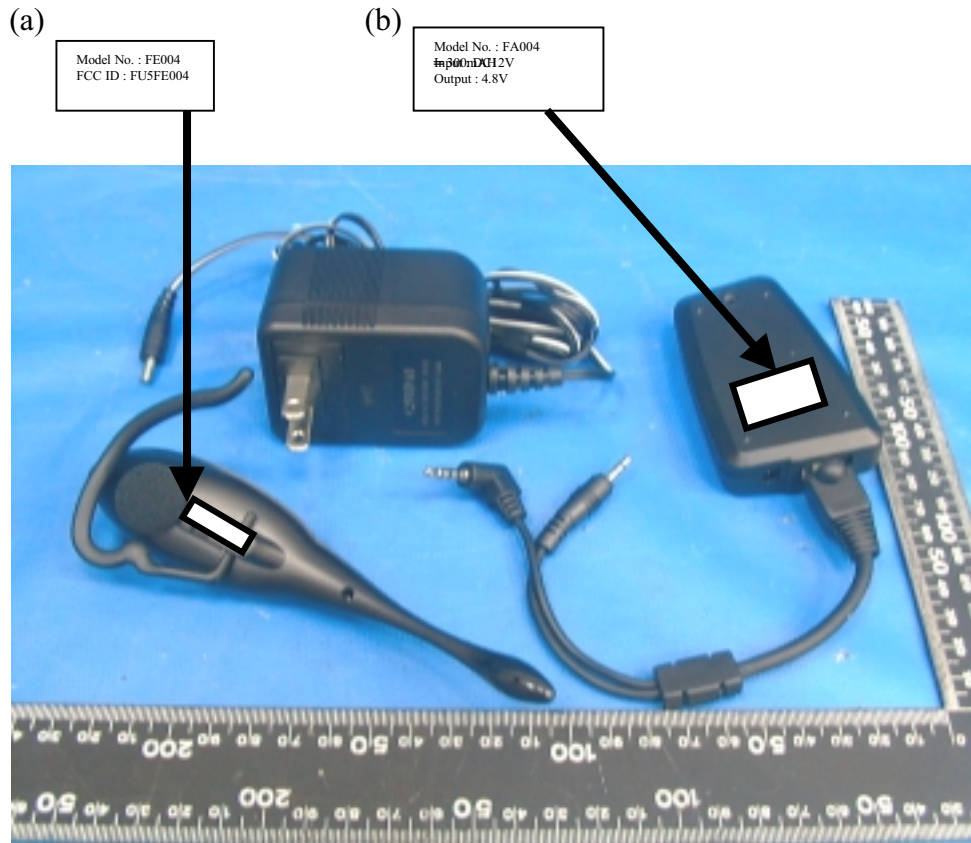

Model Label Location For FCC ID “FU5FE004”

(a) FOR EUT (EARPHONE SET)

(b) FOR CHARGER